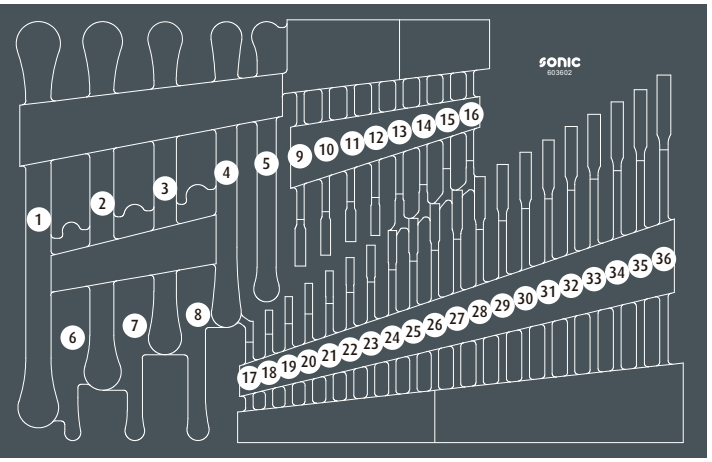

# 603602

	NO	Sonic NO	Size	Length	Q'ty
	1	4192122	21x22mm	318mm	
	2	4191819	18x19mm	292mm	
	3	4191617	16x17mm	260mm	
	4	4191415	14x15mm	239mm	
	5	4191213	12x13mm	217mm	
	6	4190607	6x7mm	168mm	
	7	4190809	8x9mm	183mm	
	8	4191011	10x11mm	198mm	
	9	4170215	15mm	200mm	
	10	4170214	14mm	189mm	
	11	4170213	13mm	180mm	
	12	4170212	12mm	174mm	
	13	4170211	11mm	168mm	
	14	4170210	10mm	159mm	
	15	4170209	9mm	143mm	
	16	4170208	8mm	136mm	
	17	41706	6mm	95mm	
	18	41707	7mm	105mm	
	19	41708	8mm	116mm	
	20	41709	9mm	127mm	
	21	41710	10mm	137mm	
	22	41711	11mm	148mm	
	23	41712	12mm	158mm	
	24	41713	13mm	169mm	
	25	41714	14mm	180mm	
	26	41715	15mm	190mm	
	27	41716	16mm	201mm	
	28	41717	17mm	212mm	
	29	41718	18mm	222mm	
	30	41719	19mm	233mm	
	31	41720	20mm	243mm	
	32	41721	21mm	254mm	
	33	41722	22mm	264mm	
	34	41723	23mm	275mm	
	35	41724	24mm	285mm	
	36	41725	25mm	296mm	