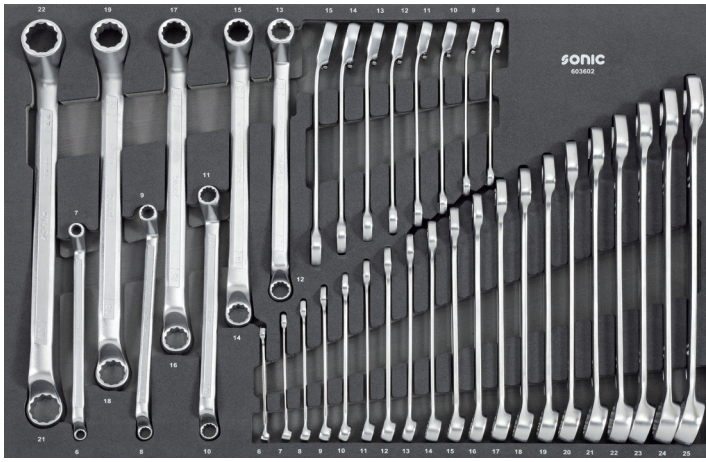

# 603602

	NO	Sonic NO	Size	Length	Q'ty
	1	4192122	21x22mm	318mm	
	2	4191819	18x19mm	292mm	
	3	4191617	16x17mm	260mm	
	4	4191415	14x15mm	239mm	
	5	4191213	12x13mm	217mm	
	6	4190607	6x7mm	168mm	
	7	4190809	8x9mm	183mm	
	8	4191011	10x11mm	198mm	
	9	4170215	15mm	200mm	
	10	4170214	14mm	189mm	
	11	4170213	13mm	180mm	
	12	4170212	12mm	174mm	
	13	4170211	11mm	168mm	
	14	4170210	10mm	159mm	
	15	4170209	9mm	143mm	
	16	4170208	8mm	136mm	
	17	41706	6mm	95mm	
	18	41707	7mm	105mm	
	19	41708	8mm	116mm	
	20	41709	9mm	127mm	
	21	41710	10mm	137mm	
	22	41711	11mm	148mm	
	23	41712	12mm	158mm	
	24	41713	13mm	169mm	
	25	41714	14mm	180mm	
	26	41715	15mm	190mm	
	27	41716	16mm	201mm	
	28	41717	17mm	212mm	
	29	41718	18mm	222mm	
	30	41719	19mm	233mm	
	31	41720	20mm	243mm	
	32	41721	21mm	254mm	
	33	41722	22mm	264mm	
	34	41723	23mm	275mm	
	35	41724	24mm	285mm	
	36	41725	25mm	296mm	