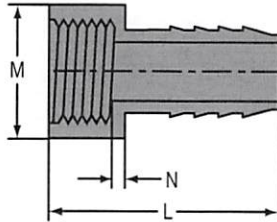

## PVC & PP INSERT FITTINGS FOR USE WITH POLYETHYLENE PIPE

### PVC FEMALE HOSE ADAPTER

Female Hose Thread x Insert

Part Number	Size	L	M	N	Approx. Wt. (Lbs.)
1435-007FHT	3/4	2-7/16	1-13/32	7/16	.05

### PVC & CPVC MALE ADAPTER

Mipt x Insert

Part Number		Size	L	N	Approx. Wt. (Lbs.)	
PVC	CPVC				PVC	CPVC
1436-002	---	1/4	1-19/32	5/32	.01	---
1436-005	1436-005C	1/2	2-13/32	1/4	.02	.03
1436-007	1436-007C	3/4	2-7/16	1/4	.04	.05
1436-010	1436-010C	1	2-5/8	1/4	.06	.07
1436-012	1436-012C	1-1/4	2-9/16	3/16	.04	.06
1436-015	1436-015C	1-1/2	2-31/32	5/16	.12	.14
1436-020	1436-020C	2	2-13/16	1/8	.16	.18
1436-025	---	2-1/2	4-3/16	7/16	.33	---
1436-030	1436-030C	3	4-9/32	13/32	.47	.48
1436-040	1436-040C	4	5-1/4	3/8	.76	.84