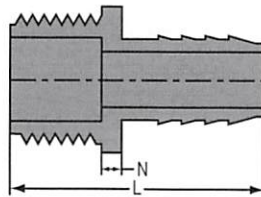

### PVC FEMALE HOSE ADAPTER

Female Hose Thread x Insert

Part Number	Size	L	M	N	Approx. Wt. (Lbs.)
1435-007FHT	3/4	2-7/16	1-13/32	7/16	.05

### PVC & CPVC MALE ADAPTER

Mipt x Insert

Part Number		Size	L	N	Approx. Wt. (Lbs.)	
PVC	CPVC				PVC	CPVC
1436-002	---	1/4	1-19/32	5/32	.01	---
1436-005	1436-005C	1/2	2-13/32	1/4	.02	.03
1436-007	1436-007C	3/4	2-7/16	1/4	.04	.05
1436-010	1436-010C	1	2-5/8	1/4	.06	.07
1436-012	1436-012C	1-1/4	2-9/16	3/16	.04	.06
1436-015	1436-015C	1-1/2	2-31/32	5/16	.12	.14
1436-020	1436-020C	2	2-13/16	1/8	.16	.18
1436-025	---	2-1/2	4-3/16	7/16	.33	---
1436-030	1436-030C	3	4-9/32	13/32	.47	.48
1436-040	1436-040C	4	5-1/4	3/8	.76	.84