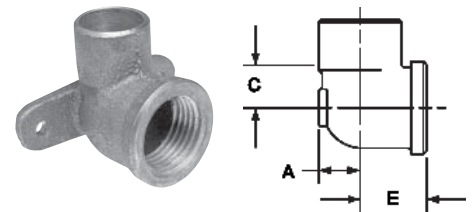

607-2-2
90° Fitting Elbow – Close Rough
Ftg x Ftg – Wrot

NOM. SIZE	APPROX. NET WT./LBS.	DIM. B INCHES
1/2	0.04	1 1/16
3/4	0.12	1 15/32
1	0.20	1 23/32
1 1/4	0.33	2 1/8
1 1/2	0.46	2 13/32
2	0.82	2 27/32
3	2.12	3 7/8

607-2-2-LT
90° Fitting Elbow – Long Radius
Ftg x Ftg – Wrot

NOM. SIZE	APPROX. NET WT./LBS.	DIM. B INCHES
1/4	0.02	27/32
3/8	0.04	1 1/8
1/2	0.08	1 19/32
5/8	0.10	1 11/16
3/4	0.16	1 15/16
1	0.31	2 1/2
1 1/4	0.43	2 29/32
1 1/2	0.65	3 7/16
2	1.25	4 11/32

707-2-4
90° Fitting Elbow
Ftg x M – Cast

NOM. SIZE	APPROX. NET WT./LBS.	DIM. B INCHES	DIM. E INCHES
1/2	0.12	7/8	25/32

707-3
90° Elbow C x F – Cast

NOM. SIZE	APPROX. NET WT./LBS.	DIM. C INCHES	DIM. E INCHES
1/4	0.06	13/32	9/16
3/8	0.09	7/16	11/16
3/8 x 1/2	0.13	9/16	13/16
1/2	0.12	7/16	13/16
1/2 x 3/4	0.18	11/16	15/16
1/2 x 3/8	0.09	1/2	13/16
1/2 x 1/4	0.10	3/8	23/32
3/4	0.18	21/32	15/16
3/4 x 1	0.35	13/16	1 1/8
3/4 x 1/2	0.20	9/16	15/16
1	0.43	25/32	1 1/4
1 x 3/4	0.35	11/16	1 3/16
1 x 1/2	0.26	9/16	1 1/8
1 1/4	0.67	1	1 1/2
1 1/4 x 3/4	0.47	9/16	1 11/16
1 1/2	0.89	1 1/8	1 5/8
2	1.46	1 3/8	1 15/16

707-3-5
90° Drop Elbow C x F – Cast

NOM. SIZE	APPROX. NET WT./LBS.	DIM. A INCHES	DIM. C INCHES	DIM. E INCHES
3/8	0.12	11/32	7/16	11/16
3/8 x 1/2	0.18	11/32	9/16	13/16
1/2	0.15	13/32	9/16	7/8
1/2 x 3/8	0.17	3/8	1/2	13/16
3/4	0.28	17/32	21/32	15/16
3/4 x 1/2	0.24	17/32	9/16	15/16
1	0.49	5/8	25/32	1 1/4