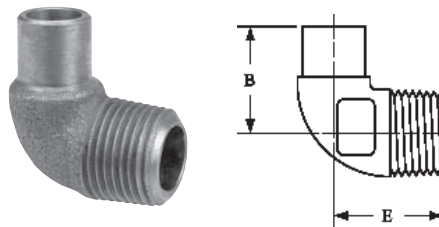

ELBOWS *continued*

607-2-LT
90° Fitting Elbow – Long Radius
Ftg x C – Wrot

NOM. SIZE	APPROX. NET WT./LBS.	DIM. B INCHES	DIM. C INCHES
1/8	0.01	13/32	1/2
1/4	0.02	1 1/8	3/4
3/8	0.05	1 1/8	7/8
1/2	0.08	1 9/16	1 3/32
1/2 x 3/8	0.06	1 5/16	1 3/16
1/2 x 1/4	0.03	1 1/4	5/8
5/8	0.10	1 25/32	1 3/32
3/4	0.16	1 15/16	1 1/8
1	0.31	2 1/2	1 21/32
1 1/4	0.43	2 29/32	1 7/8
1 1/2	0.66	2 13/32	2 1/4
1 1/2 x 1 1/4	0.50	3 3/8	2 3/32
2	1.27	4 11/32	2 31/32
2 1/2	2.16	5 7/32	3 11/16
3	3.10	5 3/4	4 1/32

607-2-2
90° Fitting Elbow – Close Rough
Ftg x Ftg – Wrot

NOM. SIZE	APPROX. NET WT./LBS.	DIM. B INCHES
1/2	0.04	1 1/16
3/4	0.12	1 15/32
1	0.20	1 23/32
1 1/4	0.33	2 1/8
1 1/2	0.46	2 13/32
2	0.82	2 27/32
3	2.12	3 7/8

607-2-2-LT
90° Fitting Elbow – Long Radius
Ftg x Ftg – Wrot

NOM. SIZE	APPROX. NET WT./LBS.	DIM. B INCHES
1/4	0.02	27/32
3/8	0.04	1 1/8
1/2	0.08	1 19/32
5/8	0.10	1 11/16
3/4	0.16	1 15/16
1	0.31	2 1/2
1 1/4	0.43	2 29/32
1 1/2	0.65	3 7/16
2	1.25	4 11/32

707-2-4
90° Fitting Elbow
Ftg x M – Cast

NOM. SIZE	APPROX. NET WT./LBS.	DIM. B INCHES	DIM. E INCHES
1/2	0.12	7/8	25/32

707-3
90° Elbow C x F – Cast

NOM. SIZE	APPROX. NET WT./LBS.	DIM. C INCHES	DIM. E INCHES
1/4	0.06	13/32	9/16
3/8	0.09	7/16	11/16
3/8 x 1/2	0.13	9/16	13/16
1/2	0.12	7/16	13/16
1/2 x 3/4	0.18	11/16	15/16
1/2 x 3/8	0.09	1/2	13/16
1/2 x 1/4	0.10	3/8	23/32
3/4	0.18	21/32	15/16
3/4 x 1	0.35	13/16	1 1/8
3/4 x 1/2	0.20	9/16	15/16
1	0.43	25/32	1 1/4
1 x 3/4	0.35	11/16	1 3/16
1 x 1/2	0.26	9/16	1 1/8
1 1/4	0.67	1	1 1/2
1 1/4 x 3/4	0.47	9/16	1 11/16
1 1/2	0.89	1 1/8	1 5/8
2	1.46	1 3/8	1 15/16