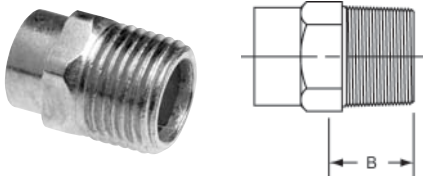

**ADAPTERS** *continued*

**604**  
Adapter C x M – Wrot

NOM. SIZE	APPROX. NET WT./LBS.	DIM. B INCHES
1/8 x 1/4	0.03	7/16
1/4	0.03	23/32
3/8	0.04	15/32
3/8 x 3/4	0.15	15/16
3/8 x 1/2	0.09	1
1/2	0.07	5/8
1/2 x 1	0.25	1 1/2
1/2 x 3/4	0.15	13/16
1/2 x 3/8	0.05	19/32
1/2 x 1/4	0.07	5/8
5/8 x 3/4	0.16	1 1/8
5/8 x 1/2	0.08	3/4
3/4	0.14	13/16
3/4 x 1	0.26	1 7/16
3/4 x 1/2	0.10	27/32
1	0.21	31/32
1 x 1 1/2	0.54	29/32
1 x 1 1/4	0.38	1 1/2
1 x 3/4	0.18	29/32
1 x 1/2	0.18	31/32
1 1/4	0.35	15/16
1 1/4 x 1 1/2	0.51	1 19/32
1 1/4 x 1	0.27	15/32
1 1/2	0.44	31/32
1 1/2 x 2	0.81	1 1/8
1 1/2 x 1 1/4	0.38	1 3/16
1 1/2 x 1	0.37	1 3/32
2	0.81	1 3/32
2 x 1 1/2	0.64	1 1/8
2 1/2	1.19	1 21/32
3	1.39	–
4	3.00	–

**704**  
Adapter C x M – Cast

NOM. SIZE	APPROX. NET WT./LBS.	DIM. B INCHES
3/4 x 1 1/2	0.60	1 17/32
3/4 x 1 1/4	0.38	1 7/32
3/4 x 3/8	0.19	13/16
1 x 2	1.15	–
1 x 1 1/2	0.64	29/32
1 1/4 x 2	0.88	1 9/32
1 1/4 x 3/4	0.30	31/32
1 1/2 x 2	0.77	1 1/8
2 x 2 1/2	1.57	1 15/32
2 x 1 1/2	0.71	1 1/8
2 x 1 1/4	1.08	–
2 1/2	1.48	1 21/32
2 1/2 x 2	1.83	1 11/16
3	1.96	1 1/2
4	3.66	1 11/16
5	8.60	2 5/8

**704-F**  
Flush Adapter C x M – Cast

NOM. SIZE	APPROX. NET WT./LBS.	DIM. B INCHES
1/2	0.03	9/16
3/4	0.03	19/32

**704-H**  
Hose Adapter C x Hose – Cast

NOM. SIZE	APPROX. NET WT./LBS.	DIM. A INCHES
1/2	0.09	5/16

NOTE: Fits 1/2", 5/8" and 3/4" Garden Hose.

**604-2**  
Fitting Adapter Ftg x M – Wrot

NOM. SIZE	APPROX. NET WT./LBS.	DIM. B INCHES
3/8	0.04	1 1/4
1/2	0.09	1 15/32
1/2 x 3/4	0.16	1 13/16
1/2 x 3/8	0.04	1 11/32
3/4	0.17	1 15/16
1	0.25	2 1/4