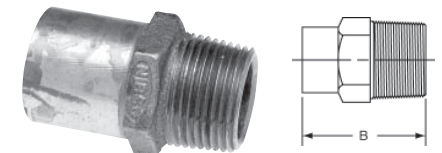

**ADAPTERS** *continued*

**604**  
Adapter C x M – Wrot

NOM. SIZE	APPROX. NET WT./LBS.	DIM. B INCHES
1/8 x 1/4	0.03	7/16
1/4	0.03	23/32
3/8	0.04	15/32
3/8 x 3/4	0.15	15/16
3/8 x 1/2	0.09	1
1/2	0.07	5/8
1/2 x 1	0.25	1 1/2
1/2 x 3/4	0.15	13/16
1/2 x 3/8	0.05	19/32
1/2 x 1/4	0.07	5/8
5/8 x 3/4	0.16	1 1/8
5/8 x 1/2	0.08	3/4
3/4	0.14	13/16
3/4 x 1	0.26	1 7/16
3/4 x 1/2	0.10	27/32
1	0.21	31/32
1 x 1 1/2	0.54	29/32
1 x 1 1/4	0.38	1 1/2
1 x 3/4	0.18	29/32
1 x 1/2	0.18	31/32
1 1/4	0.35	15/16
1 1/4 x 1 1/2	0.51	1 19/32
1 1/4 x 1	0.27	15/32
1 1/2	0.44	31/32
1 1/2 x 2	0.81	1 1/8
1 1/2 x 1 1/4	0.38	1 3/16
1 1/2 x 1	0.37	1 3/32
2	0.81	1 3/32
2 x 1 1/2	0.64	1 1/8
2 1/2	1.19	1 21/32
3	1.39	–
4	3.00	–

**704**  
Adapter C x M – Cast

NOM. SIZE	APPROX. NET WT./LBS.	DIM. B INCHES
3/4 x 1 1/2	0.60	1 17/32
3/4 x 1 1/4	0.38	1 7/32
3/4 x 3/8	0.19	13/16
1 x 2	1.15	–
1 x 1 1/2	0.64	29/32
1 1/4 x 2	0.88	1 9/32
1 1/4 x 3/4	0.30	31/32
1 1/2 x 2	0.77	1 1/8
2 x 2 1/2	1.57	1 15/32
2 x 1 1/2	0.71	1 1/8
2 x 1 1/4	1.08	–
2 1/2	1.48	1 21/32
2 1/2 x 2	1.83	1 11/16
3	1.96	1 1/2
4	3.66	1 11/16
5	8.60	2 5/8

**704-F**  
Flush Adapter C x M – Cast

NOM. SIZE	APPROX. NET WT./LBS.	DIM. B INCHES
1/2	0.03	9/16
3/4	0.03	19/32

**704-H**  
Hose Adapter C x Hose – Cast

NOM. SIZE	APPROX. NET WT./LBS.	DIM. A INCHES
1/2	0.09	5/16

NOTE: Fits 1/2", 5/8" and 3/4" Garden Hose.

**604-2**  
Fitting Adapter Ftg x M – Wrot

NOM. SIZE	APPROX. NET WT./LBS.	DIM. B INCHES
3/8	0.04	1 1/4
1/2	0.09	1 15/32
1/2 x 3/4	0.16	1 13/16
1/2 x 3/8	0.04	1 11/32
3/4	0.17	1 15/16
1	0.25	2 1/4