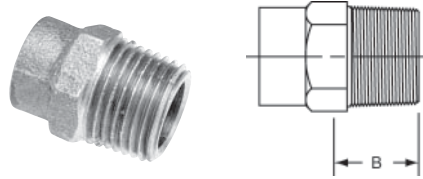

**ADAPTERS** *continued*

**604**  
Adapter C x M – Wrot

NOM. SIZE	APPROX. NET WT./LBS.	DIM. B INCHES
1/8 x 1/4	0.03	7/16
1/4	0.03	23/32
3/8	0.04	15/32
3/8 x 3/4	0.15	15/16
3/8 x 1/2	0.09	1
1/2	0.07	5/8
1/2 x 1	0.25	1 1/2
1/2 x 3/4	0.15	13/16
1/2 x 3/8	0.05	19/32
1/2 x 1/4	0.07	5/8
5/8 x 3/4	0.16	1 1/8
5/8 x 1/2	0.08	3/4
3/4	0.14	13/16
3/4 x 1	0.26	1 7/16
3/4 x 1/2	0.10	27/32
1	0.21	31/32
1 x 1 1/2	0.54	29/32
1 x 1 1/4	0.38	1 1/2
1 x 3/4	0.18	29/32
1 x 1/2	0.18	31/32
1 1/4	0.35	15/16
1 1/4 x 1 1/2	0.51	1 19/32
1 1/4 x 1	0.27	15/32
1 1/2	0.44	31/32
1 1/2 x 2	0.81	1 1/8
1 1/2 x 1 1/4	0.38	1 3/16
1 1/2 x 1	0.37	1 3/32
2	0.81	1 3/32
2 x 1 1/2	0.64	1 1/8
2 1/2	1.19	1 21/32
3	1.39	–
4	3.00	–

**704**  
Adapter C x M – Cast

NOM. SIZE	APPROX. NET WT./LBS.	DIM. B INCHES
3/4 x 1 1/2	0.60	1 17/32
3/4 x 1 1/4	0.38	1 7/32
3/4 x 3/8	0.19	13/16
1 x 2	1.15	–
1 x 1 1/2	0.64	29/32
1 1/4 x 2	0.88	1 9/32
1 1/4 x 3/4	0.30	31/32
1 1/2 x 2	0.77	1 1/8
2 x 2 1/2	1.57	1 15/32
2 x 1 1/2	0.71	1 1/8
2 x 1 1/4	1.08	–
2 1/2	1.48	1 21/32
2 1/2 x 2	1.83	1 11/16
3	1.96	1 1/2
4	3.66	1 11/16
5	8.60	2 5/8

**704-F**  
Flush Adapter C x M – Cast

NOM. SIZE	APPROX. NET WT./LBS.	DIM. B INCHES
1/2	0.03	9/16
3/4	0.03	19/32

**704-H**  
Hose Adapter C x Hose – Cast

NOM. SIZE	APPROX. NET WT./LBS.	DIM. A INCHES
1/2	0.09	5/16

NOTE: Fits 1/2", 5/8" and 3/4" Garden Hose.

**604-2**  
Fitting Adapter Ftg x M – Wrot

NOM. SIZE	APPROX. NET WT./LBS.	DIM. B INCHES
3/8	0.04	1 1/4
1/2	0.09	1 15/32
1/2 x 3/4	0.16	1 13/16
1/2 x 3/8	0.04	1 11/32
3/4	0.17	1 15/16
1	0.25	2 1/4