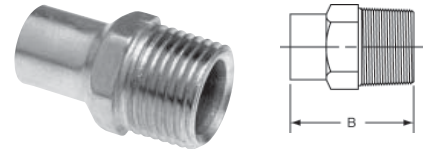

**ADAPTERS** *continued*

**604**  
Adapter C x M – Wrot

NOM. SIZE	APPROX. NET WT./LBS.	DIM. B INCHES
1/8 x 1/4	0.03	7/16
1/4	0.03	23/32
3/8	0.04	15/32
3/8 x 3/4	0.15	15/16
3/8 x 1/2	0.09	1
1/2	0.07	5/8
1/2 x 1	0.25	1 1/2
1/2 x 3/4	0.15	13/16
1/2 x 3/8	0.05	19/32
1/2 x 1/4	0.07	5/8
5/8 x 3/4	0.16	1 1/8
5/8 x 1/2	0.08	3/4
3/4	0.14	13/16
3/4 x 1	0.26	1 7/16
3/4 x 1/2	0.10	27/32
1	0.21	31/32
1 x 1 1/2	0.54	29/32
1 x 1 1/4	0.38	1 1/2
1 x 3/4	0.18	29/32
1 x 1/2	0.18	31/32
1 1/4	0.35	15/16
1 1/4 x 1 1/2	0.51	1 19/32
1 1/4 x 1	0.27	15/32
1 1/2	0.44	31/32
1 1/2 x 2	0.81	1 1/8
1 1/2 x 1 1/4	0.38	1 3/16
1 1/2 x 1	0.37	1 3/32
2	0.81	1 3/32
2 x 1 1/2	0.64	1 1/8
2 1/2	1.19	1 21/32
3	1.39	–
4	3.00	–

**704**  
Adapter C x M – Cast

NOM. SIZE	APPROX. NET WT./LBS.	DIM. B INCHES
3/4 x 1 1/2	0.60	1 17/32
3/4 x 1 1/4	0.38	1 7/32
3/4 x 3/8	0.19	13/16
1 x 2	1.15	–
1 x 1 1/2	0.64	29/32
1 1/4 x 2	0.88	1 9/32
1 1/4 x 3/4	0.30	31/32
1 1/2 x 2	0.77	1 1/8
2 x 2 1/2	1.57	1 15/32
2 x 1 1/2	0.71	1 1/8
2 x 1 1/4	1.08	–
2 1/2	1.48	1 21/32
2 1/2 x 2	1.83	1 11/16
3	1.96	1 1/2
4	3.66	1 11/16
5	8.60	2 5/8

**704-F**  
Flush Adapter C x M – Cast

NOM. SIZE	APPROX. NET WT./LBS.	DIM. B INCHES
1/2	0.03	9/16
3/4	0.03	19/32

**704-H**  
Hose Adapter C x Hose – Cast

NOM. SIZE	APPROX. NET WT./LBS.	DIM. A INCHES
1/2	0.09	5/16

NOTE: Fits 1/2", 5/8" and 3/4" Garden Hose.

**604-2**  
Fitting Adapter Ftg x M – Wrot

NOM. SIZE	APPROX. NET WT./LBS.	DIM. B INCHES
3/8	0.04	1 1/4
1/2	0.09	1 15/32
1/2 x 3/4	0.16	1 13/16
1/2 x 3/8	0.04	1 11/32
3/4	0.17	1 15/16
1	0.25	2 1/4