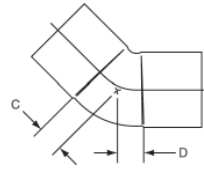

CROSSES

735
Cross C x C x C x C – Cast

NOM. SIZE	APPROX. NET WT./LBS.	DIM. A INCHES
3/8	0.09	3/8
1/2	0.15	7/16
3/4	0.30	9/16
1	0.54	23/32
1 1/4	0.78	7/8
1 1/2	1.05	1
2	2.00	1 1/4
2 1/2	2.96	1 1/2

ELBOWS

606
45° Elbow C x C – Wrot

NOM. SIZE	APPROX. NET WT./LBS.	DIM. C INCHES	DIM. D INCHES
1/8	0.01	1/4	1/4
1/4	0.02	9/32	9/32
3/8	0.03	3/16	3/16
1/2	0.04	9/32	9/32
5/8	0.09	15/32	15/32
3/4	0.10	11/32	11/32
7/8	0.20	11/16	11/16
1	0.16	3/8	3/8
1 1/4	0.25	17/32	17/32
1 1/2	0.35	19/32	19/32
2	0.65	25/32	25/32
2 1/2	1.07	29/32	29/32
3	1.58	1 1/8	1 1/8
4	3.35	1 7/16	1 7/16
5	11.05	1 9/16	1 9/16
6	16.95	2	2
8	23.00	2 9/32	2 9/32

606-2
45° Fitting Elbow Ftg x C – Wrot

NOM. SIZE	APPROX. NET WT./LBS.	DIM. B INCHES	DIM. C INCHES
1/4	0.02	9/16	1/4
1/2	0.04	3/4	7/32
5/8	0.08	1 1/8	13/32
3/4	0.10	1 1/16	5/16
1	0.16	1 7/32	15/32
1 1/4	0.25	1 19/32	17/32
1 1/2	0.35	1 25/32	19/32
2	0.65	2 3/16	25/32
2 1/2	1.07	2 3/16	29/32
3	1.55	2 19/32	1 5/32

706-2
45° Fitting Elbow Ftg x C – Cast

NOM. SIZE	APPROX. NET WT./LBS.	DIM. B INCHES	DIM. C INCHES
4	4.31	3 11/32	1 5/16

607
90° Elbow – Close Rough
C x C – Wrot

NOM. SIZE	APPROX. NET WT./LBS.	DIM. C INCHES	DIM. D INCHES
1/8	0.01	13/32	13/32
1/4	0.02	9/32	9/32
3/8	0.03	1/2	1/2
1/2	0.04	3/8	3/8
1/2 x 3/8	0.04	9/16	21/32
3/4	0.10	1/2	1/2
3/4 x 5/8	0.12	29/32	7/8
3/4 x 1/2	0.10	17/32	3/4
7/8	0.20	29/32	29/32
1	0.21	23/32	23/32
1 x 3/4	0.16	23/32	5/8
1 1/4	0.31	1 1/32	1 1/32
1 1/4 x 1	0.31	1 5/8	1 15/32
1 1/2	0.46	1 7/32	1 7/32
1 1/2 x 1 1/4	0.35	1 5/32	1 3/32
2	0.84	1 1/2	1 1/2
2 x 1 1/2	0.58	1 7/16	1 1/4
2 1/2	1.41	1 27/32	1 27/32
3	2.07	2 3/32	2 3/32
3 1/2	2.94	2 3/8	2 3/8
4	4.23	2 25/32	2 25/32
5	7.74	2 7/8	2 7/8
6	10.95	3 7/16	3 7/16
8	29.50	4 23/32	4 23/32