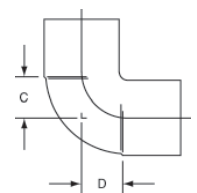

CROSSES

735
Cross C x C x C x C – Cast

NOM. SIZE	APPROX. NET WT./LBS.	DIM. A INCHES
3/8	0.09	3/8
1/2	0.15	7/16
3/4	0.30	9/16
1	0.54	23/32
1 1/4	0.78	7/8
1 1/2	1.05	1
2	2.00	1 1/4
2 1/2	2.96	1 1/2

ELBOWS

606
45° Elbow C x C – Wrot

NOM. SIZE	APPROX. NET WT./LBS.	DIM. C INCHES	DIM. D INCHES
1/8	0.01	1/4	1/4
1/4	0.02	9/32	9/32
3/8	0.03	3/16	3/16
1/2	0.04	9/32	9/32
5/8	0.09	15/32	15/32
3/4	0.10	11/32	11/32
7/8	0.20	11/16	11/16
1	0.16	3/8	3/8
1 1/4	0.25	17/32	17/32
1 1/2	0.35	19/32	19/32
2	0.65	25/32	25/32
2 1/2	1.07	29/32	29/32
3	1.58	1 1/8	1 1/8
4	3.35	1 7/16	1 7/16
5	11.05	1 9/16	1 9/16
6	16.95	2	2
8	23.00	2 9/32	2 9/32

606-2
45° Fitting Elbow Ftg x C – Wrot

NOM. SIZE	APPROX. NET WT./LBS.	DIM. B INCHES	DIM. C INCHES
1/4	0.02	9/16	1/4
1/2	0.04	3/4	7/32
5/8	0.08	1 1/8	13/32
3/4	0.10	1 1/16	5/16
1	0.16	1 7/32	15/32
1 1/4	0.25	1 19/32	17/32
1 1/2	0.35	1 25/32	19/32
2	0.65	2 3/16	25/32
2 1/2	1.07	2 3/16	29/32
3	1.55	2 19/32	1 5/32

706-2
45° Fitting Elbow Ftg x C – Cast

NOM. SIZE	APPROX. NET WT./LBS.	DIM. B INCHES	DIM. C INCHES
4	4.31	3 11/32	1 5/16

607
90° Elbow – Close Rough
C x C – Wrot

NOM. SIZE	APPROX. NET WT./LBS.	DIM. C INCHES	DIM. D INCHES
1/8	0.01	13/32	13/32
1/4	0.02	9/32	9/32
3/8	0.03	1/2	1/2
1/2	0.04	3/8	3/8
1/2 x 3/8	0.04	9/16	21/32
3/4	0.10	1/2	1/2
3/4 x 5/8	0.12	29/32	7/8
3/4 x 1/2	0.10	17/32	3/4
7/8	0.20	29/32	29/32
1	0.21	23/32	23/32
1 x 3/4	0.16	23/32	5/8
1 1/4	0.31	1 1/32	1 1/32
1 1/4 x 1	0.31	1 5/8	1 15/32
1 1/2	0.46	1 7/32	1 7/32
1 1/2 x 1 1/4	0.35	1 5/32	1 3/32
2	0.84	1 1/2	1 1/2
2 x 1 1/2	0.58	1 7/16	1 1/4
2 1/2	1.41	1 27/32	1 27/32
3	2.07	2 3/32	2 3/32
3 1/2	2.94	2 3/8	2 3/8
4	4.23	2 25/32	2 25/32
5	7.74	2 7/8	2 7/8
6	10.95	3 7/16	3 7/16
8	29.50	4 23/32	4 23/32