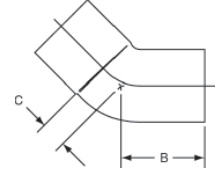

CROSSES

735
Cross C x C x C x C – Cast

NOM. SIZE	APPROX. NET WT./LBS.	DIM. A INCHES
3/8	0.09	3/8
1/2	0.15	7/16
3/4	0.30	9/16
1	0.54	23/32
1 1/4	0.78	7/8
1 1/2	1.05	1
2	2.00	1 1/4
2 1/2	2.96	1 1/2

ELBOWS

606
45° Elbow C x C – Wrot

NOM. SIZE	APPROX. NET WT./LBS.	DIM. C INCHES	DIM. D INCHES
1/8	0.01	1/4	1/4
1/4	0.02	9/32	9/32
3/8	0.03	3/16	3/16
1/2	0.04	9/32	9/32
5/8	0.09	15/32	15/32
3/4	0.10	11/32	11/32
7/8	0.20	11/16	11/16
1	0.16	3/8	3/8
1 1/4	0.25	17/32	17/32
1 1/2	0.35	19/32	19/32
2	0.65	25/32	25/32
2 1/2	1.07	29/32	29/32
3	1.58	1 1/8	1 1/8
4	3.35	1 7/16	1 7/16
5	11.05	1 9/16	1 9/16
6	16.95	2	2
8	23.00	2 9/32	2 9/32

606-2
45° Fitting Elbow Ftg x C – Wrot

NOM. SIZE	APPROX. NET WT./LBS.	DIM. B INCHES	DIM. C INCHES
1/4	0.02	9/16	1/4
1/2	0.04	3/4	7/32
5/8	0.08	1 1/8	13/32
3/4	0.10	1 1/16	5/16
1	0.16	1 7/32	15/32
1 1/4	0.25	1 19/32	17/32
1 1/2	0.35	1 25/32	19/32
2	0.65	2 3/16	25/32
2 1/2	1.07	2 3/16	29/32
3	1.55	2 19/32	1 5/32

706-2
45° Fitting Elbow Ftg x C – Cast

NOM. SIZE	APPROX. NET WT./LBS.	DIM. B INCHES	DIM. C INCHES
4	4.31	3 11/32	1 5/16

607
90° Elbow – Close Rough
C x C – Wrot

NOM. SIZE	APPROX. NET WT./LBS.	DIM. C INCHES	DIM. D INCHES
1/8	0.01	13/32	13/32
1/4	0.02	9/32	9/32
3/8	0.03	1/2	1/2
1/2	0.04	3/8	3/8
1/2 x 3/8	0.04	9/16	21/32
3/4	0.10	1/2	1/2
3/4 x 5/8	0.12	29/32	7/8
3/4 x 1/2	0.10	17/32	3/4
7/8	0.20	29/32	29/32
1	0.21	23/32	23/32
1 x 3/4	0.16	23/32	5/8
1 1/4	0.31	1 1/32	1 1/32
1 1/4 x 1	0.31	1 5/8	1 15/32
1 1/2	0.46	1 7/32	1 7/32
1 1/2 x 1 1/4	0.35	1 5/32	1 3/32
2	0.84	1 1/2	1 1/2
2 x 1 1/2	0.58	1 7/16	1 1/4
2 1/2	1.41	1 27/32	1 27/32
3	2.07	2 3/32	2 3/32
3 1/2	2.94	2 3/8	2 3/8
4	4.23	2 25/32	2 25/32
5	7.74	2 7/8	2 7/8
6	10.95	3 7/16	3 7/16
8	29.50	4 23/32	4 23/32