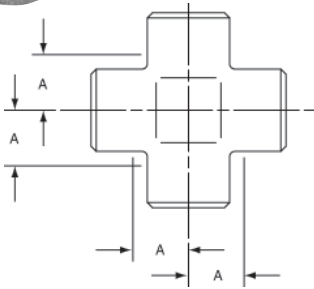

CROSSES

735
Cross C x C x C x C – Cast

NOM. SIZE	APPROX. NET WT./LBS.	DIM. A INCHES
3/8	0.09	3/8
1/2	0.15	7/16
3/4	0.30	9/16
1	0.54	23/32
1 1/4	0.78	7/8
1 1/2	1.05	1
2	2.00	1 1/4
2 1/2	2.96	1 1/2

ELBOWS

606
45° Elbow C x C – Wrot

NOM. SIZE	APPROX. NET WT./LBS.	DIM. C INCHES	DIM. D INCHES
1/8	0.01	1/4	1/4
1/4	0.02	9/32	9/32
3/8	0.03	3/16	3/16
1/2	0.04	9/32	9/32
5/8	0.09	15/32	15/32
3/4	0.10	11/32	11/32
7/8	0.20	11/16	11/16
1	0.16	3/8	3/8
1 1/4	0.25	17/32	17/32
1 1/2	0.35	19/32	19/32
2	0.65	25/32	25/32
2 1/2	1.07	29/32	29/32
3	1.58	1 1/8	1 1/8
4	3.35	1 7/16	1 7/16
5	11.05	1 9/16	1 9/16
6	16.95	2	2
8	23.00	2 9/32	2 9/32

606-2
45° Fitting Elbow Ftg x C – Wrot

NOM. SIZE	APPROX. NET WT./LBS.	DIM. B INCHES	DIM. C INCHES
1/4	0.02	9/16	1/4
1/2	0.04	3/4	7/32
5/8	0.08	1 1/8	13/32
3/4	0.10	1 1/16	5/16
1	0.16	1 7/32	15/32
1 1/4	0.25	1 19/32	17/32
1 1/2	0.35	1 25/32	19/32
2	0.65	2 3/16	25/32
2 1/2	1.07	2 3/16	29/32
3	1.55	2 19/32	1 5/32

706-2
45° Fitting Elbow Ftg x C – Cast

NOM. SIZE	APPROX. NET WT./LBS.	DIM. B INCHES	DIM. C INCHES
4	4.31	3 11/32	1 5/16

607
90° Elbow – Close Rough
C x C – Wrot

NOM. SIZE	APPROX. NET WT./LBS.	DIM. C INCHES	DIM. D INCHES
1/8	0.01	13/32	13/32
1/4	0.02	9/32	9/32
3/8	0.03	1/2	1/2
1/2	0.04	3/8	3/8
1/2 x 3/8	0.04	9/16	21/32
3/4	0.10	1/2	1/2
3/4 x 5/8	0.12	29/32	7/8
3/4 x 1/2	0.10	17/32	3/4
7/8	0.20	29/32	29/32
1	0.21	23/32	23/32
1 x 3/4	0.16	23/32	5/8
1 1/4	0.31	1 1/32	1 1/32
1 1/4 x 1	0.31	1 5/8	1 15/32
1 1/2	0.46	1 7/32	1 7/32
1 1/2 x 1 1/4	0.35	1 5/32	1 3/32
2	0.84	1 1/2	1 1/2
2 x 1 1/2	0.58	1 7/16	1 1/4
2 1/2	1.41	1 27/32	1 27/32
3	2.07	2 3/32	2 3/32
3 1/2	2.94	2 3/8	2 3/8
4	4.23	2 25/32	2 25/32
5	7.74	2 7/8	2 7/8
6	10.95	3 7/16	3 7/16
8	29.50	4 23/32	4 23/32