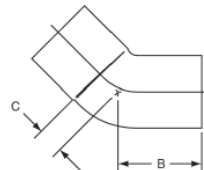

CROSSES

735
Cross C x C x C x C – Cast

NOM. SIZE	APPROX. NET WT./LBS.	DIM. A INCHES
3/8	0.09	3/8
1/2	0.15	7/16
3/4	0.30	9/16
1	0.54	23/32
1 1/4	0.78	7/8
1 1/2	1.05	1
2	2.00	1 1/4
2 1/2	2.96	1 1/2

ELBOWS

606
45° Elbow C x C – Wrot

NOM. SIZE	APPROX. NET WT./LBS.	DIM. C INCHES	DIM. D INCHES
1/8	0.01	1/4	1/4
1/4	0.02	9/32	9/32
3/8	0.03	3/16	3/16
1/2	0.04	9/32	9/32
5/8	0.09	15/32	15/32
3/4	0.10	11/32	11/32
7/8	0.20	11/16	11/16
1	0.16	3/8	3/8
1 1/4	0.25	17/32	17/32
1 1/2	0.35	19/32	19/32
2	0.65	25/32	25/32
2 1/2	1.07	29/32	29/32
3	1.58	1 1/8	1 1/8
4	3.35	1 7/16	1 7/16
5	11.05	1 9/16	1 9/16
6	16.95	2	2
8	23.00	2 9/32	2 9/32

606-2
45° Fitting Elbow Ftg x C – Wrot

NOM. SIZE	APPROX. NET WT./LBS.	DIM. B INCHES	DIM. C INCHES
1/4	0.02	9/16	1/4
1/2	0.04	3/4	7/32
5/8	0.08	1 1/8	13/32
3/4	0.10	1 1/16	5/16
1	0.16	1 7/32	15/32
1 1/4	0.25	1 19/32	17/32
1 1/2	0.35	1 25/32	19/32
2	0.65	2 3/16	25/32
2 1/2	1.07	2 3/16	29/32
3	1.55	2 19/32	1 5/32

706-2
45° Fitting Elbow Ftg x C – Cast

NOM. SIZE	APPROX. NET WT./LBS.	DIM. B INCHES	DIM. C INCHES
4	4.31	3 11/32	1 5/16

607
90° Elbow – Close Rough
C x C – Wrot

NOM. SIZE	APPROX. NET WT./LBS.	DIM. C INCHES	DIM. D INCHES
1/8	0.01	13/32	13/32
1/4	0.02	9/32	9/32
3/8	0.03	1/2	1/2
1/2	0.04	3/8	3/8
1/2 x 3/8	0.04	9/16	21/32
3/4	0.10	1/2	1/2
3/4 x 5/8	0.12	29/32	7/8
3/4 x 1/2	0.10	17/32	3/4
7/8	0.20	29/32	29/32
1	0.21	23/32	23/32
1 x 3/4	0.16	23/32	5/8
1 1/4	0.31	1 1/32	1 1/32
1 1/4 x 1	0.31	1 5/8	1 15/32
1 1/2	0.46	1 7/32	1 7/32
1 1/2 x 1 1/4	0.35	1 5/32	1 3/32
2	0.84	1 1/2	1 1/2
2 x 1 1/2	0.58	1 7/16	1 1/4
2 1/2	1.41	1 27/32	1 27/32
3	2.07	2 3/32	2 3/32
3 1/2	2.94	2 3/8	2 3/8
4	4.23	2 25/32	2 25/32
5	7.74	2 7/8	2 7/8
6	10.95	3 7/16	3 7/16
8	29.50	4 23/32	4 23/32