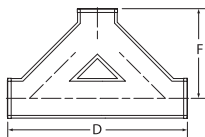

PART NO. NH 54

Two-Way Baffle Cleanout

Size	D	F	Weight
3 x 3 x 4	15	9	14.2
4 x 3 x 4	19½	9½	24.0
4 x 4 x 4	18¾	9½	22.0

PART NO. NH 56

Notched and Slotted Closet Collar

Size	D	E	F	A	Weight
4 x 3	3½	3	7¼	4 ⁷ / ₃₂	3.3
4 x 3	8	3 ²⁷ / ₆₄	7¼	4	6.1
4 x 4	4	4 ³ / ₈	7¼	4 ⁹ / ₆₄	4.7
4 x 4	8	4 ³ / ₈	7¼	4 ⁷ / ₃₂	7.0

PART NO. NH 57

Horizontal Twin Tapped Tee

Size	A	D	F	H	Weight
3 x 1½	1 ³ / ₈	4	7	3	7.3
4 x 1½	1 ³ / ₈	4	7	3	8.0

Shading indicates new part.

NO-HUB