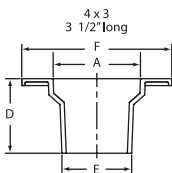

PART NO. NH 54

Two-Way Baffle Cleanout

Size	D	F	Weight
3 x 3 x 4	15	9	14.2
4 x 3 x 4	19½	9½	24.0
4 x 4 x 4	18¾	9½	22.0

PART NO. NH 56

Notched and Slotted Closet Collar

Size	D	E	F	A	Weight
4 x 3	3½	3	7¼	4 ⁷ / ₃₂	3.3
4 x 3	8	3 ²⁷ / ₆₄	7¼	4	6.1
4 x 4	4	4 ³ / ₈	7¼	4 ⁹ / ₆₄	4.7
4 x 4	8	4 ³ / ₈	7¼	4 ⁷ / ₃₂	7.0

PART NO. NH 57

Horizontal Twin Tapped Tee

Size	A	D	F	H	Weight
3 x 1½	1 ³ / ₈	4	7	3	7.3
4 x 1½	1 ³ / ₈	4	7	3	8.0

Shading indicates new part.

NO-HUB