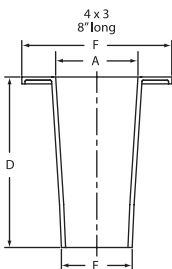

PART NO. NH 54

Two-Way Baffle Cleanout

Size	D	F	Weight
3 x 3 x 4	15	9	14.2
4 x 3 x 4	19½	9½	24.0
4 x 4 x 4	18¾	9½	22.0

PART NO. NH 56

Notched and Slotted Closet Collar

Size	D	E	F	A	Weight
4 x 3	3½	3	7¼	4 ⁷ / ₃₂	3.3
4 x 3	8	3 ²⁷ / ₆₄	7¼	4	6.1
4 x 4	4	4 ³ / ₈	7¼	4 ⁹ / ₆₄	4.7
4 x 4	8	4 ³ / ₈	7¼	4 ⁷ / ₃₂	7.0

PART NO. NH 57

Horizontal Twin Tapped Tee

Size	A	D	F	H	Weight
3 x 1½	1 ³ / ₈	4	7	3	7.3
4 x 1½	1 ³ / ₈	4	7	3	8.0

Shading indicates new part.

NO-HUB