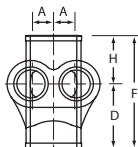

PART NO. NH 54

Two-Way Baffle Cleanout

Size	D	F	Weight
3 x 3 x 4	15	9	14.2
4 x 3 x 4	19½	9½	24.0
4 x 4 x 4	18¾	9½	22.0

PART NO. NH 56

Notched and Slotted Closet Collar

Size	D	E	F	A	Weight
4 x 3	3½	3	7¼	4 ⁷ / ₃₂	3.3
4 x 3	8	3 ²⁷ / ₆₄	7¼	4	6.1
4 x 4	4	4 ³ / ₈	7¼	4 ⁹ / ₆₄	4.7
4 x 4	8	4 ³ / ₈	7¼	4 ⁷ / ₃₂	7.0

PART NO. NH 57

Horizontal Twin Tapped Tee

Size	A	D	F	H	Weight
3 x 1½	1 ³ / ₈	4	7	3	7.3
4 x 1½	1 ³ / ₈	4	7	3	8.0

Shading indicates new part.

NO-HUB