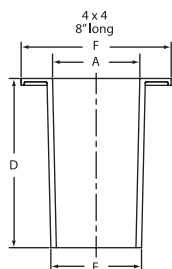

PART NO. NH 54

Two-Way Baffle Cleanout

Size	D	F	Weight
3 x 3 x 4	15	9	14.2
4 x 3 x 4	19½	9½	24.0
4 x 4 x 4	18¾	9½	22.0

PART NO. NH 56

Notched and Slotted Closet Collar

Size	D	E	F	A	Weight
4 x 3	3½	3	7¼	4 ⁷ / ₃₂	3.3
4 x 3	8	3 ²⁷ / ₆₄	7¼	4	6.1
4 x 4	4	4 ³ / ₈	7¼	4 ⁹ / ₆₄	4.7
4 x 4	8	4 ³ / ₈	7¼	4 ⁷ / ₃₂	7.0

PART NO. NH 57

Horizontal Twin Tapped Tee

Size	A	D	F	H	Weight
3 x 1½	1 ³ / ₈	4	7	3	7.3
4 x 1½	1 ³ / ₈	4	7	3	8.0

Shading indicates new part.

NO-HUB