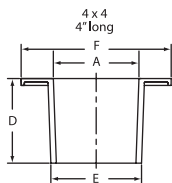

PART NO. NH 54

Two-Way Baffle Cleanout

Size	D	F	Weight
3 x 3 x 4	15	9	14.2
4 x 3 x 4	19½	9½	24.0
4 x 4 x 4	18¾	9½	22.0

PART NO. NH 56

Notched and Slotted Closet Collar

Size	D	E	F	A	Weight
4 x 3	3½	3	7¼	4 ⁷ / ₃₂	3.3
4 x 3	8	3 ²⁷ / ₆₄	7¼	4	6.1
4 x 4	4	4 ³ / ₈	7¼	4 ⁹ / ₆₄	4.7
4 x 4	8	4 ³ / ₈	7¼	4 ⁷ / ₃₂	7.0

PART NO. NH 57

Horizontal Twin Tapped Tee

Size	A	D	F	H	Weight
3 x 1½	1 ³ / ₈	4	7	3	7.3
4 x 1½	1 ³ / ₈	4	7	3	8.0

Shading indicates new part.

NO-HUB