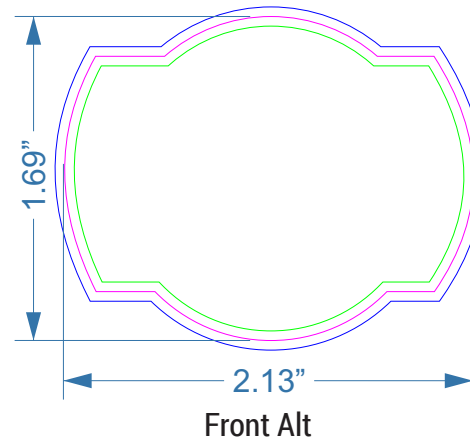

LUGRND

■ bleed
■ cut line
■ safe area

Acceptable file formats • (.cdr) • (.cmx) • (.eps) • (.ai) • (.wmf) • (.pdf)

Email artwork to:
orders@simbaline.com

www.Simbaline.com

Call with Questions
888.347.4622