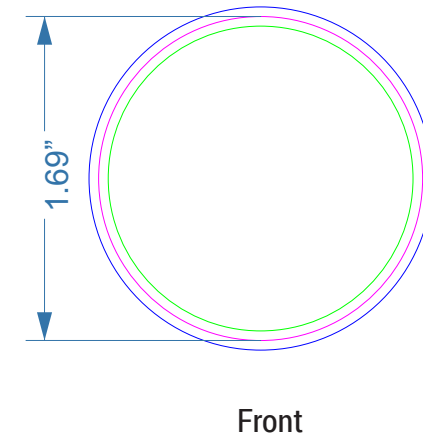

LUGRND

■ bleed
■ cut line
■ safe area

Acceptable file formats • (.cdr) • (.cmx) • (.eps) • (.ai) • (.wmf) • (.pdf)

Email artwork to:
orders@simbaline.com

www.Simbaline.com

Call with Questions
888.347.4622