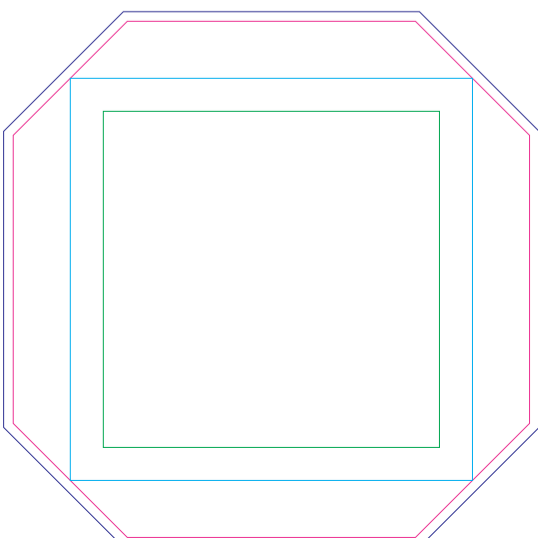

1.5" ROUND BUTTONS

- safe area
- button size
- cut
- bleed

1.25" ROUND BUTTONS

- safe area
- button size
- cut
- bleed

2.25" ROUND BUTTONS

- safe area
- button size
- cut
- bleed

3" ROUND BUTTON

- safe area
- button size
- cut
- bleed

2" SQUARED BUTTONS w/SQUARED CORNERS

- safe area
- button size
- cut
- bleed