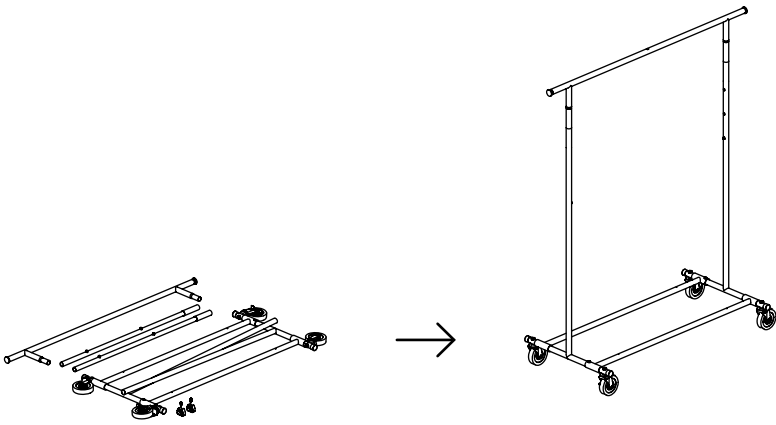

Collapsible mobile clothes rack

assembly instructions
R1233.2

Can we help? Call us on 1300 11 SHOP

1

x2

2

2

Compatible with Shop for Shops' range of signage hardware stems & holders