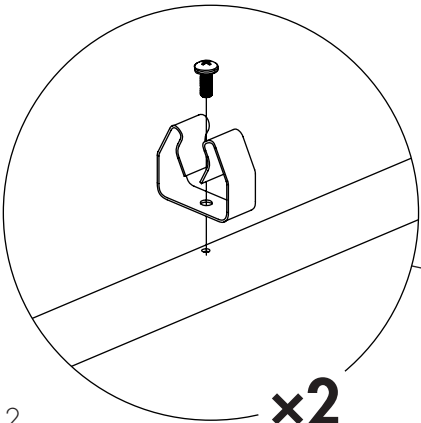

Collapsible mobile clothes rack

assembly instructions
R1233.2

Can we help? Call us on 1300 11 SHOP

1

x2

2

2

Compatible with Shop for Shops' range of signage hardware stems & holders