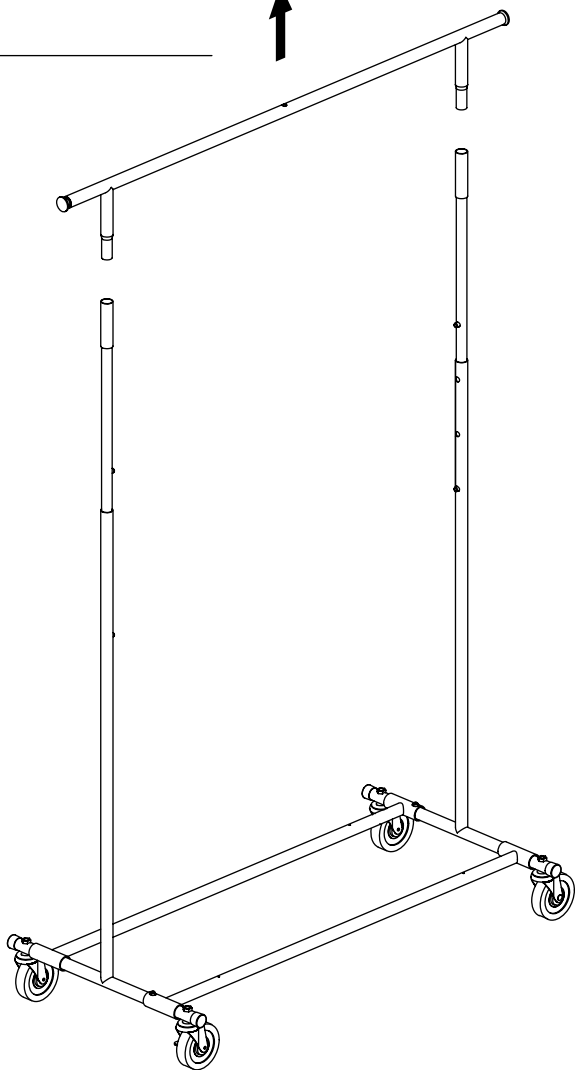

Collapsible mobile clothes rack

assembly instructions
R1233.2

Can we help? Call us on 1300 11 SHOP

1

x2

2

2

Compatible with Shop for Shops' range of signage hardware stems & holders