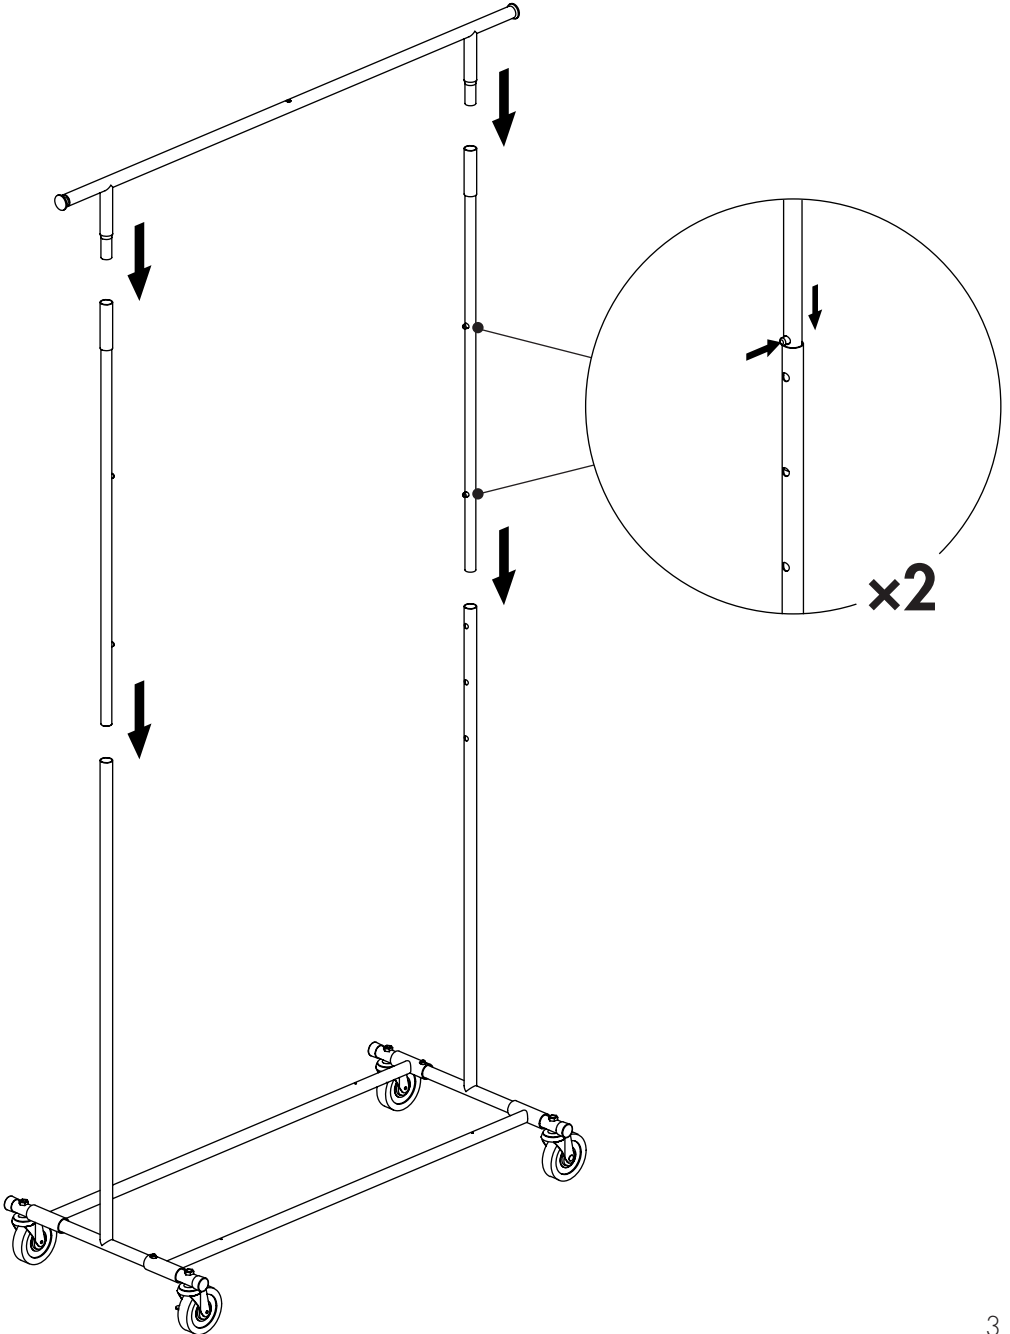

Collapsible mobile clothes rack

assembly instructions
R1233.2

Can we help? Call us on 1300 11 SHOP

1

x2

2

2

Compatible with Shop for Shops' range of signage hardware stems & holders