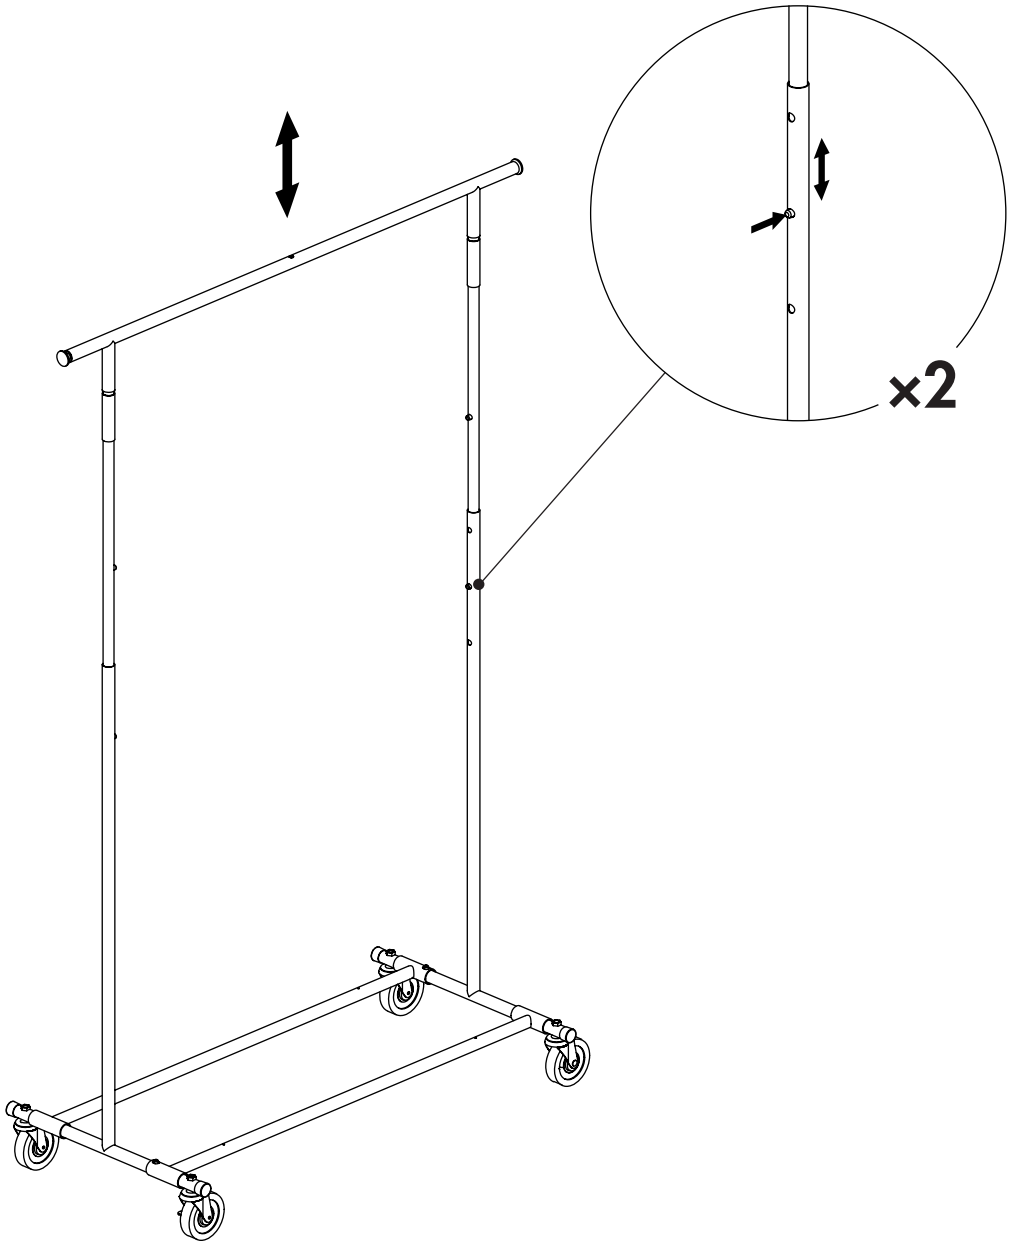

Collapsible mobile clothes rack

assembly instructions
R1233.2

Can we help? Call us on 1300 11 SHOP

1

x2

2

2

Compatible with Shop for Shops' range of signage hardware stems & holders