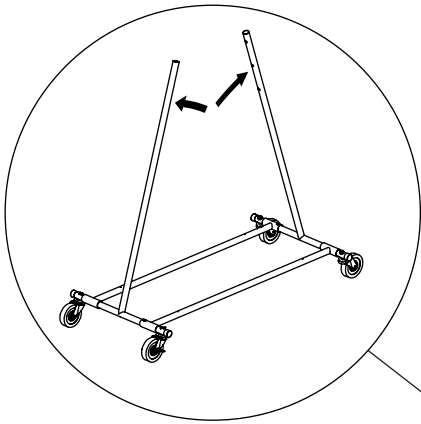

Collapsible mobile clothes rack

assembly instructions
R1233.2

Can we help? Call us on 1300 11 SHOP

1

x2

2

2

Compatible with Shop for Shops' range of signage hardware stems & holders