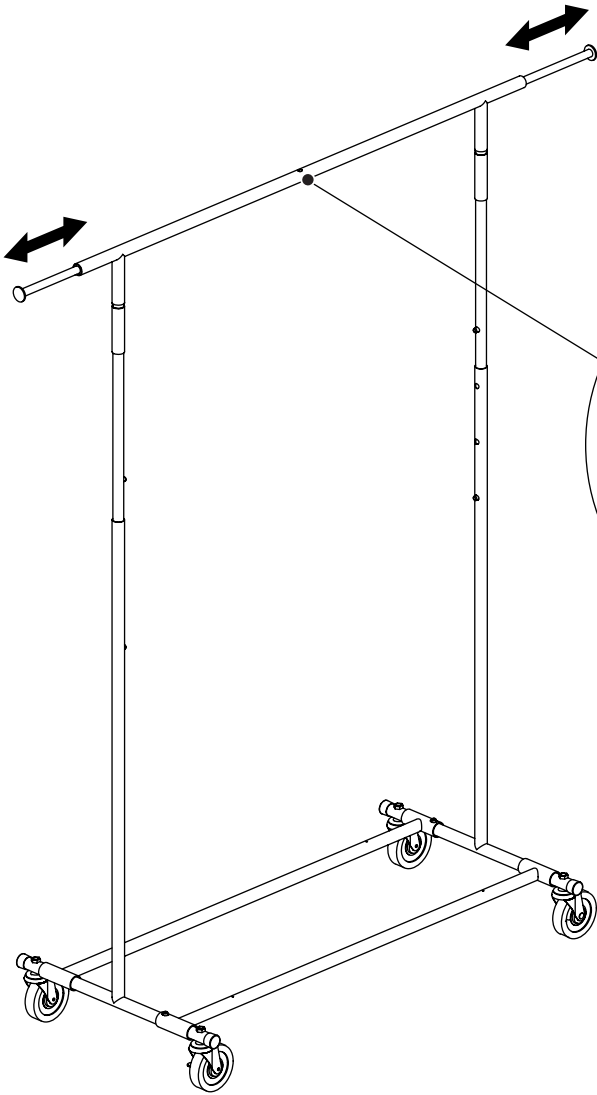

Collapsible mobile clothes rack

assembly instructions
R1233.2

Can we help? Call us on 1300 11 SHOP

1

x2

2

2

Compatible with Shop for Shops' range of signage hardware stems & holders