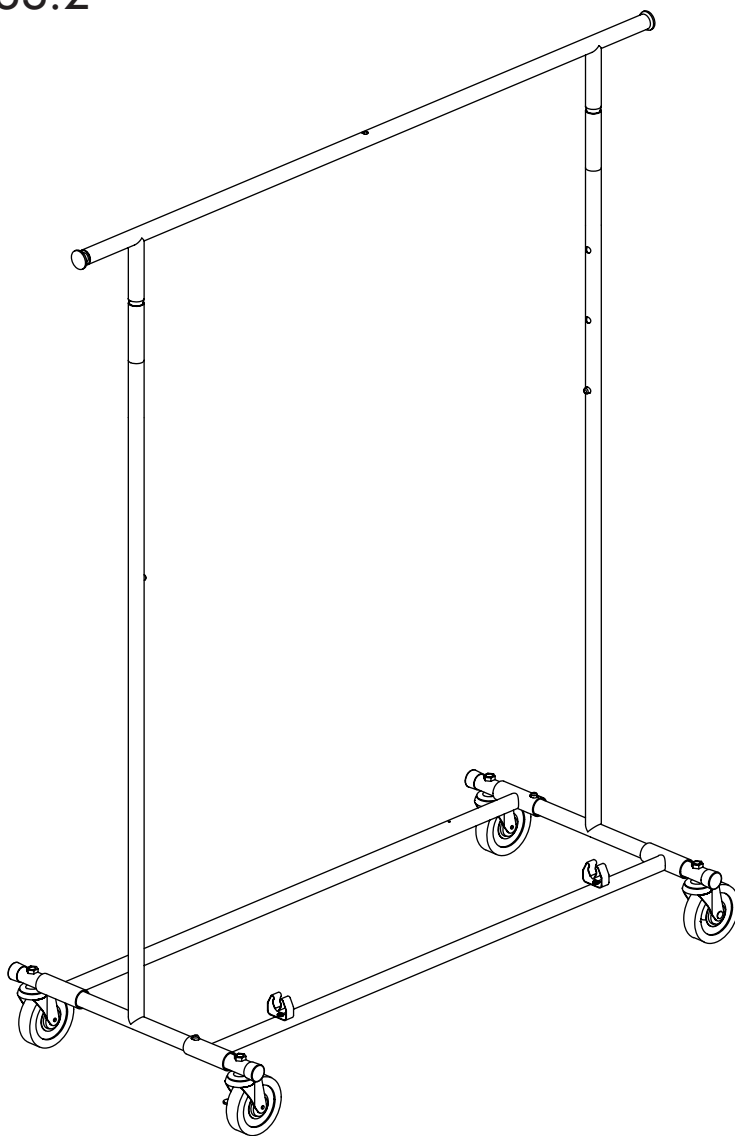

Collapsible mobile clothes rack

assembly instructions
R1233.2

Can we help? Call us on 1300 11 SHOP

1

x2

2

2

Compatible with Shop for Shops' range of signage hardware stems & holders