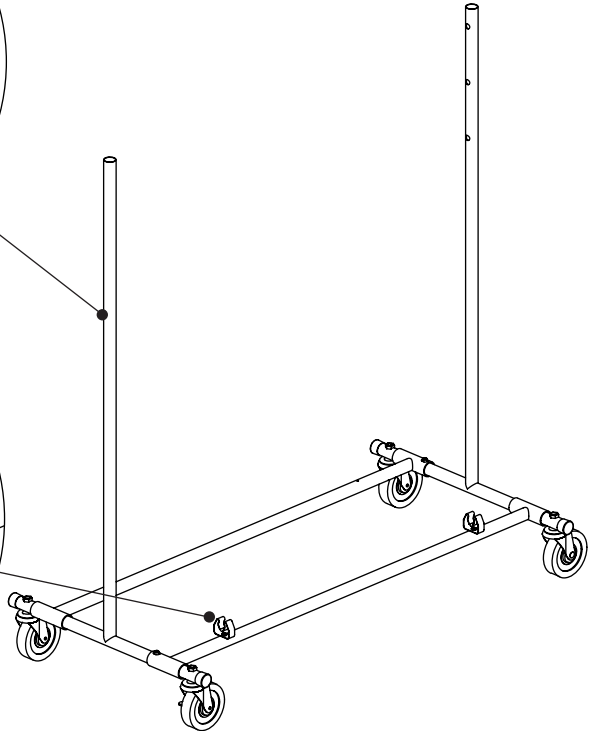

Collapsible mobile clothes rack

assembly instructions
R1233.2

Can we help? Call us on 1300 11 SHOP

1

x2

2

2

Compatible with Shop for Shops' range of signage hardware stems & holders