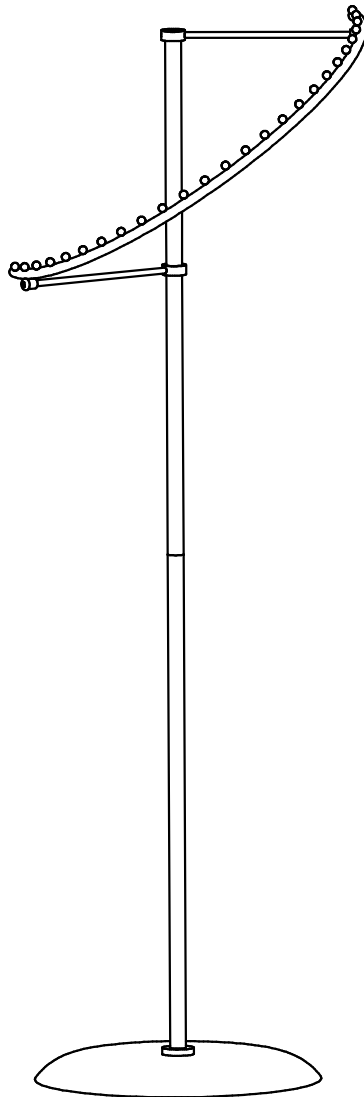

**Spiral Rack on Round Base With 26 Hanging Positions**  
**1720mm H x 590mm Dia Spiral Each**

**R1220CH**

# PARTS LIST

1 X

1 X

1 X

1 X

2 X

1 X

2 X