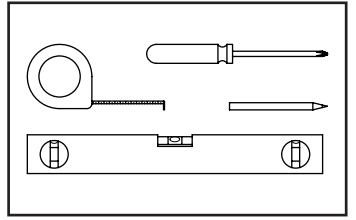

Wall mount – wide
Assembly instructions
P0622

peggie™

Question? Call us on 1300 11 7467

peggie.com.au

As all wall materials vary, fasteners for fixing to a wall are not included. For advice on what fasteners are most appropriate for your wall please contact a specialised provider such as a hardware store. Inappropriate installation is dangerous.

产品包装内不含墙面固定安装螺钉。请根据具体墙面材料，选择适用的墙面安装螺钉。必要时，请向当地专业五金店咨询。请注意本产品安装须由专业安装人员进行，若安装不当，会导致产品倾倒，从而造成物品损坏甚至人身伤害。

1

2

3

4

5

6

7