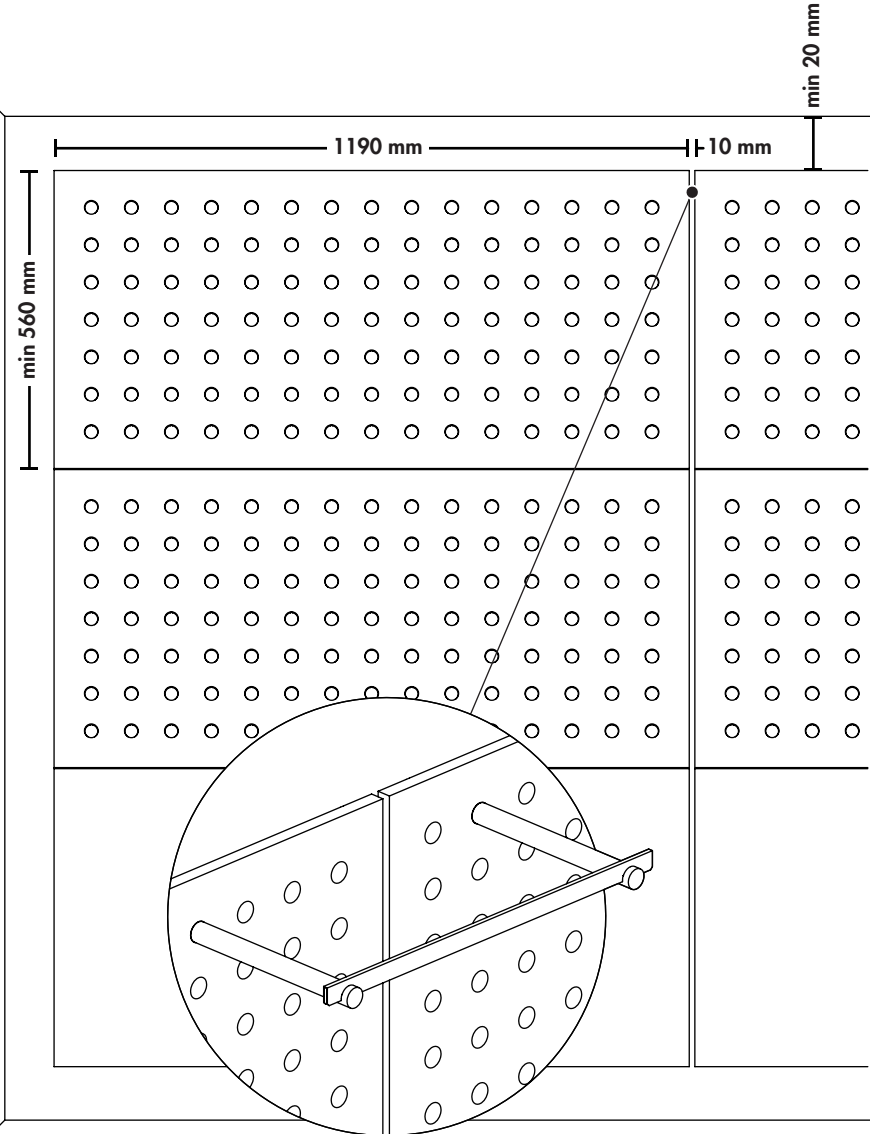

Wall mount – wide
Assembly instructions
P0622

peggie™

Question? Call us on 1300 11 7467

peggie.com.au

As all wall materials vary, fasteners for fixing to a wall are not included. For advice on what fasteners are most appropriate for your wall please contact a specialised provider such as a hardware store. Inappropriate installation is dangerous.

产品包装内不含墙面固定安装螺钉。请根据具体墙面材料，选择适用的墙面安装螺钉。必要时，请向当地专业五金店咨询。请注意本产品安装须由专业安装人员进行，若安装不当，会导致产品倾倒，从而造成物品损坏甚至人身伤害。

1

2

3

4

5

6

7