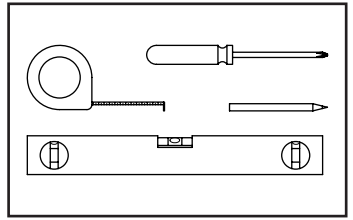

Wall mount – medium
Assembly instructions
P0619

peggie™

Question? Call us on 1300 11 7467

peggie.com.au

As all wall materials vary, fasteners for fixing to a wall are not included. For advice on what fasteners are most appropriate for your wall please contact a specialised provider such as a hardware store. Inappropriate installation is dangerous.

产品包装内不含墙面固定安装螺钉。请根据具体墙面材料，选择适用的墙面安装螺钉。必要时，请向当地专业五金店咨询。请注意本产品安装须由专业安装人员进行，若安装不当，会导致产品倾倒，从而造成物品损坏甚至人身伤害。

1

2

3

4

5

6

7