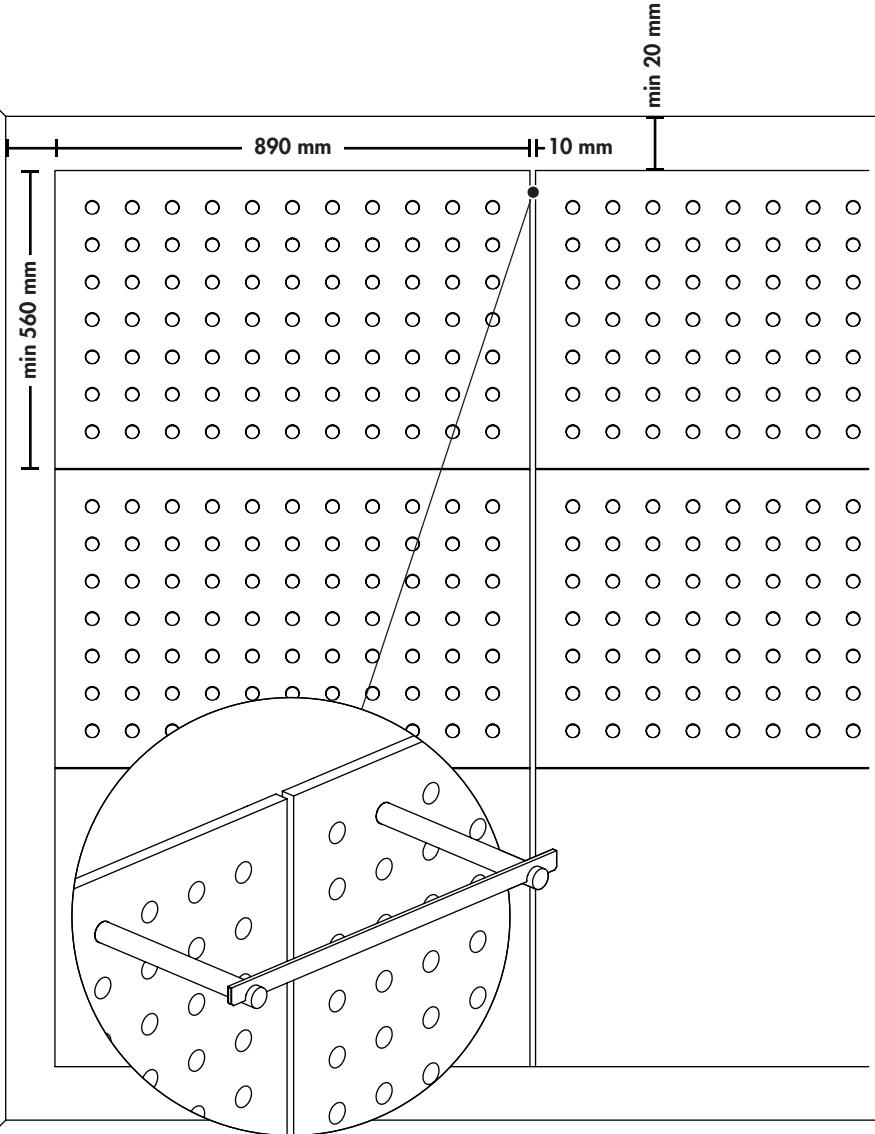

Wall mount – medium
Assembly instructions
P0619

peggie™

Question? Call us on 1300 11 7467

peggie.com.au

As all wall materials vary, fasteners for fixing to a wall are not included. For advice on what fasteners are most appropriate for your wall please contact a specialised provider such as a hardware store. Inappropriate installation is dangerous.

产品包装内不含墙面固定安装螺钉。请根据具体墙面材料，选择适用的墙面安装螺钉。必要时，请向当地专业五金店咨询。请注意本产品安装须由专业安装人员进行，若安装不当，会导致产品倾倒，从而造成物品损坏甚至人身伤害。

1

2

3

4

5

6

7