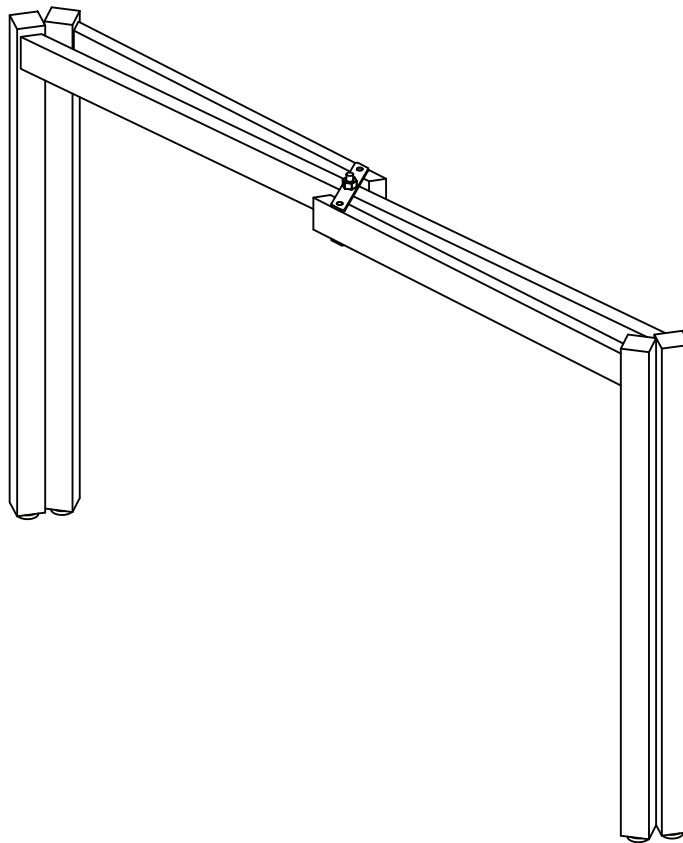

# FOLDING TABLE

950X600X600MM

M9001WHCH

**ASSEMBLY INSTRUCTIONS**

[www.shopforshops.com](http://www.shopforshops.com)

Aug 2011

**OR**

WEB: [www.shopforshops.com](http://www.shopforshops.com)

# PARTS LIST

1 X

1 X