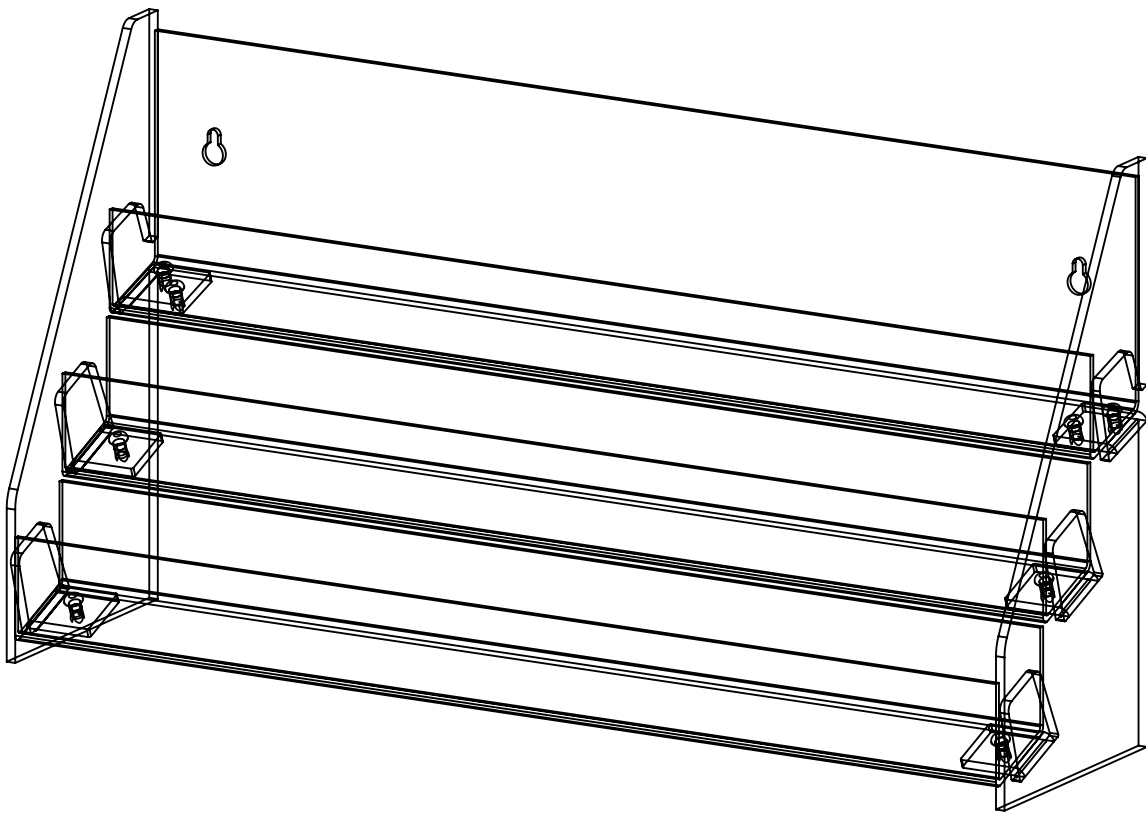

CARD/DVD DISPLAY UNIT 3 TIER

586 X 140 X 310MM HIGH

M4350CA

ASSEMBLY INSTRUCTIONS

www.shopforshops.com

OCT 2013

PARTS LIST

1 X

1 X

1 X

2 X

8 X

1

2

3

4