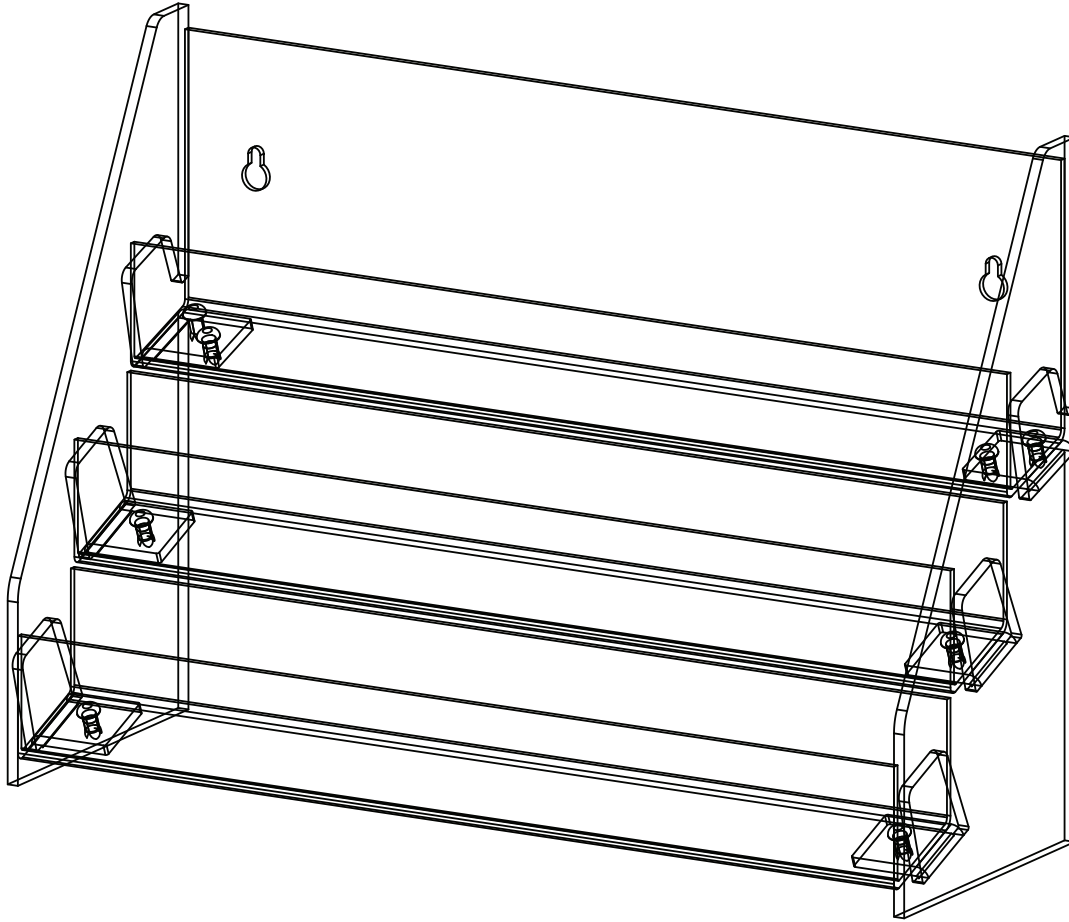

CARD/DVD DISPLAY UNIT 3 TIER

440 X 140 X 310MM HIGH

M4345CA

ASSEMBLY INSTRUCTIONS

www.shopforshops.com

OCT 2013