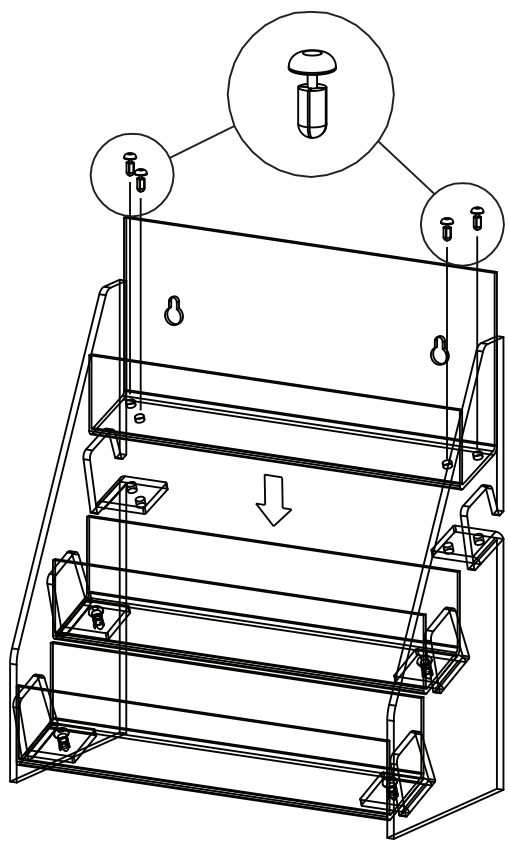

CARD/DVD DISPLAY UNIT 3 TIER 293 X 140 X 310MM HIGH

M4340CA

ASSEMBLY INSTRUCTIONS

www.shopforshops.com

OCT 2013

PARTS LIST

1 X

1 X

1 X

2 X

8 X

1

2

3

4