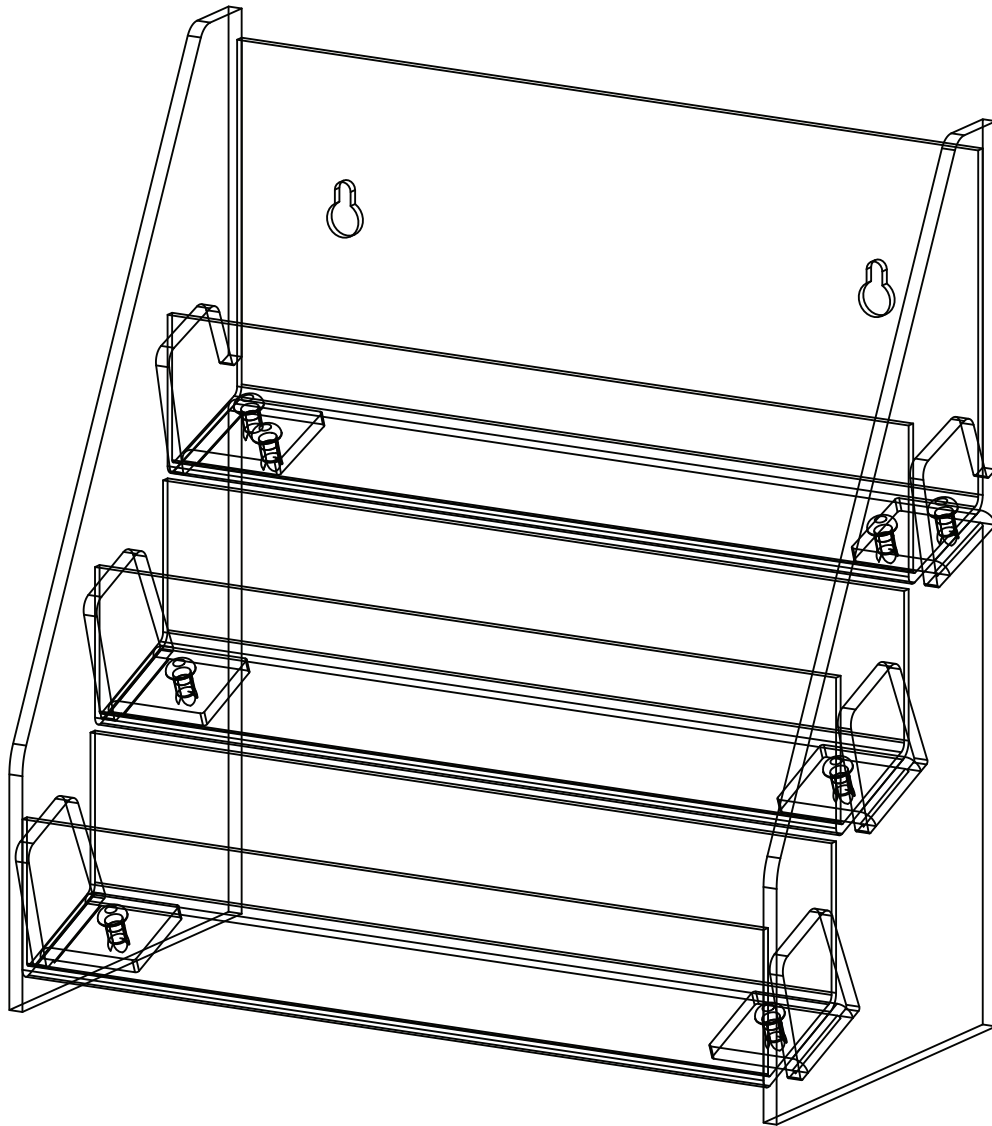

CARD/DVD DISPLAY UNIT 3 TIER 293 X 140 X 310MM HIGH

M4340CA

ASSEMBLY INSTRUCTIONS

www.shopforshops.com

OCT 2013

PARTS LIST

1 X

1 X

1 X

2 X

8 X

1

2

3

4