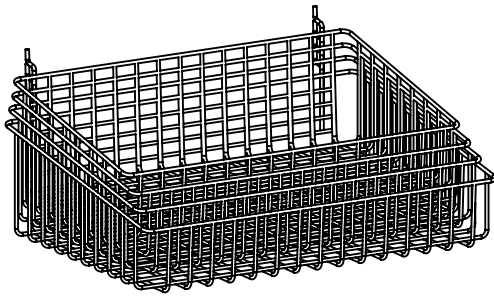

WIRE 8 BASKET DOUBLE SIDED UNIT ON CASTORS

M1620 BK WH

ASSEMBLY INSTRUCTIONS

www.shopforshops.com

Jul 2015

PARTS LIST

A

B

C

1

2

3

2 X

4