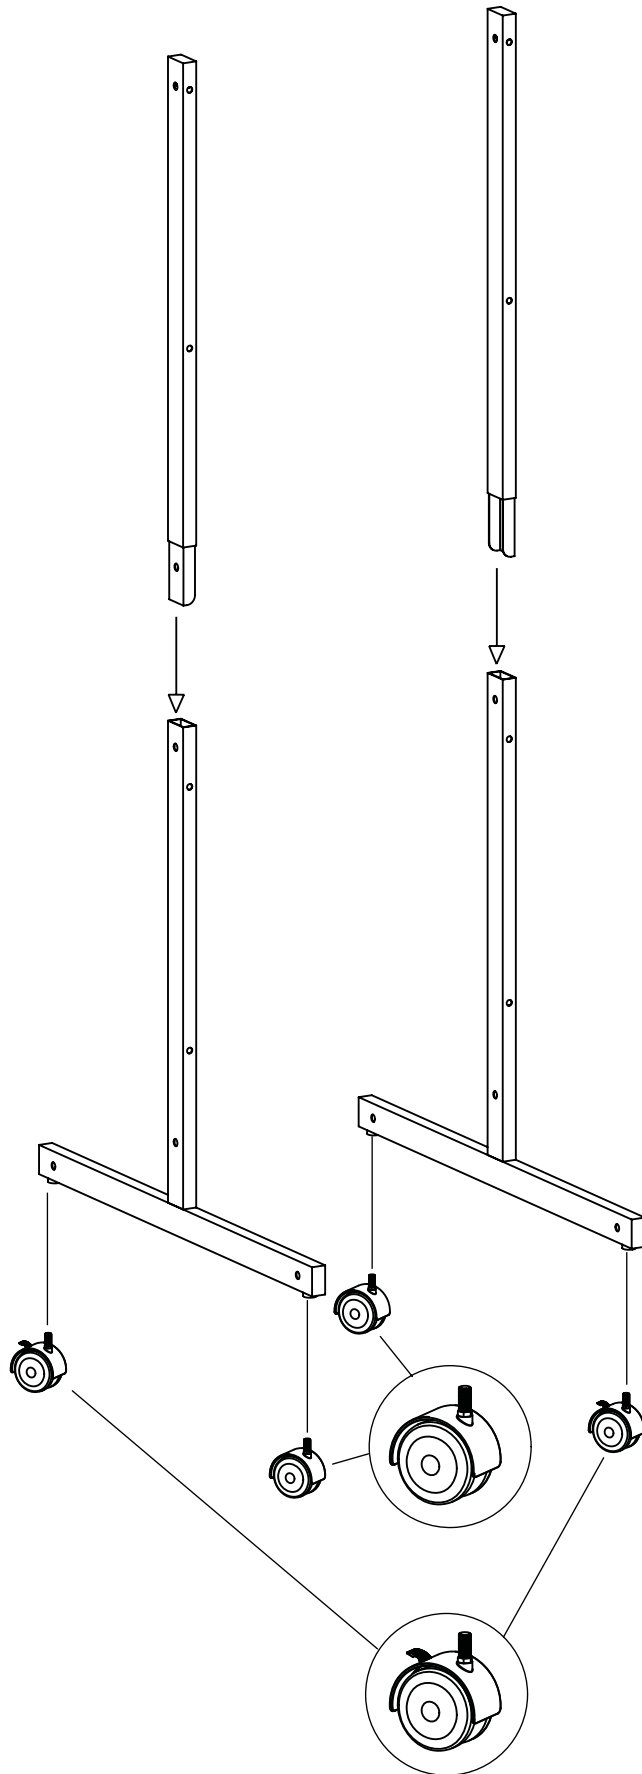

WIRE 8 BASKET DOUBLE SIDED UNIT ON CASTORS

M1620 BK WH

ASSEMBLY INSTRUCTIONS

www.shopforshops.com

Jul 2015

PARTS LIST

A

B

C

1

2

3

2 X

4