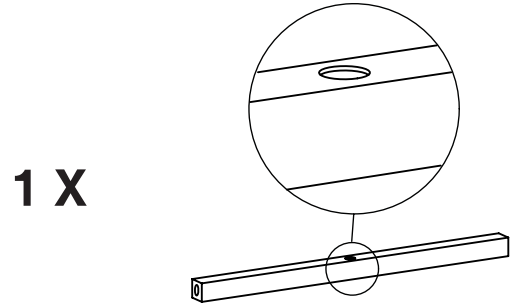

WIRE 8 BASKET DOUBLE SIDED UNIT ON CASTORS

M1620 BK WH

ASSEMBLY INSTRUCTIONS

www.shopforshops.com

Jul 2015

PARTS LIST

A

B

C

1

2

3

2 X

4