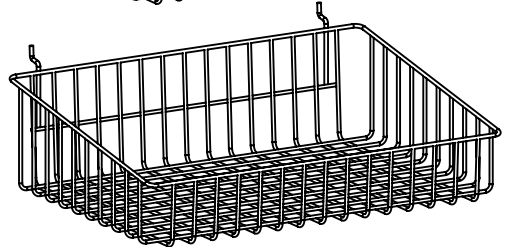

WIRE 8 BASKET DOUBLE SIDED UNIT ON CASTORS

M1620 BK WH

ASSEMBLY INSTRUCTIONS

www.shopforshops.com

Jul 2015

PARTS LIST

A

B

C

1

2

3

2 X

4