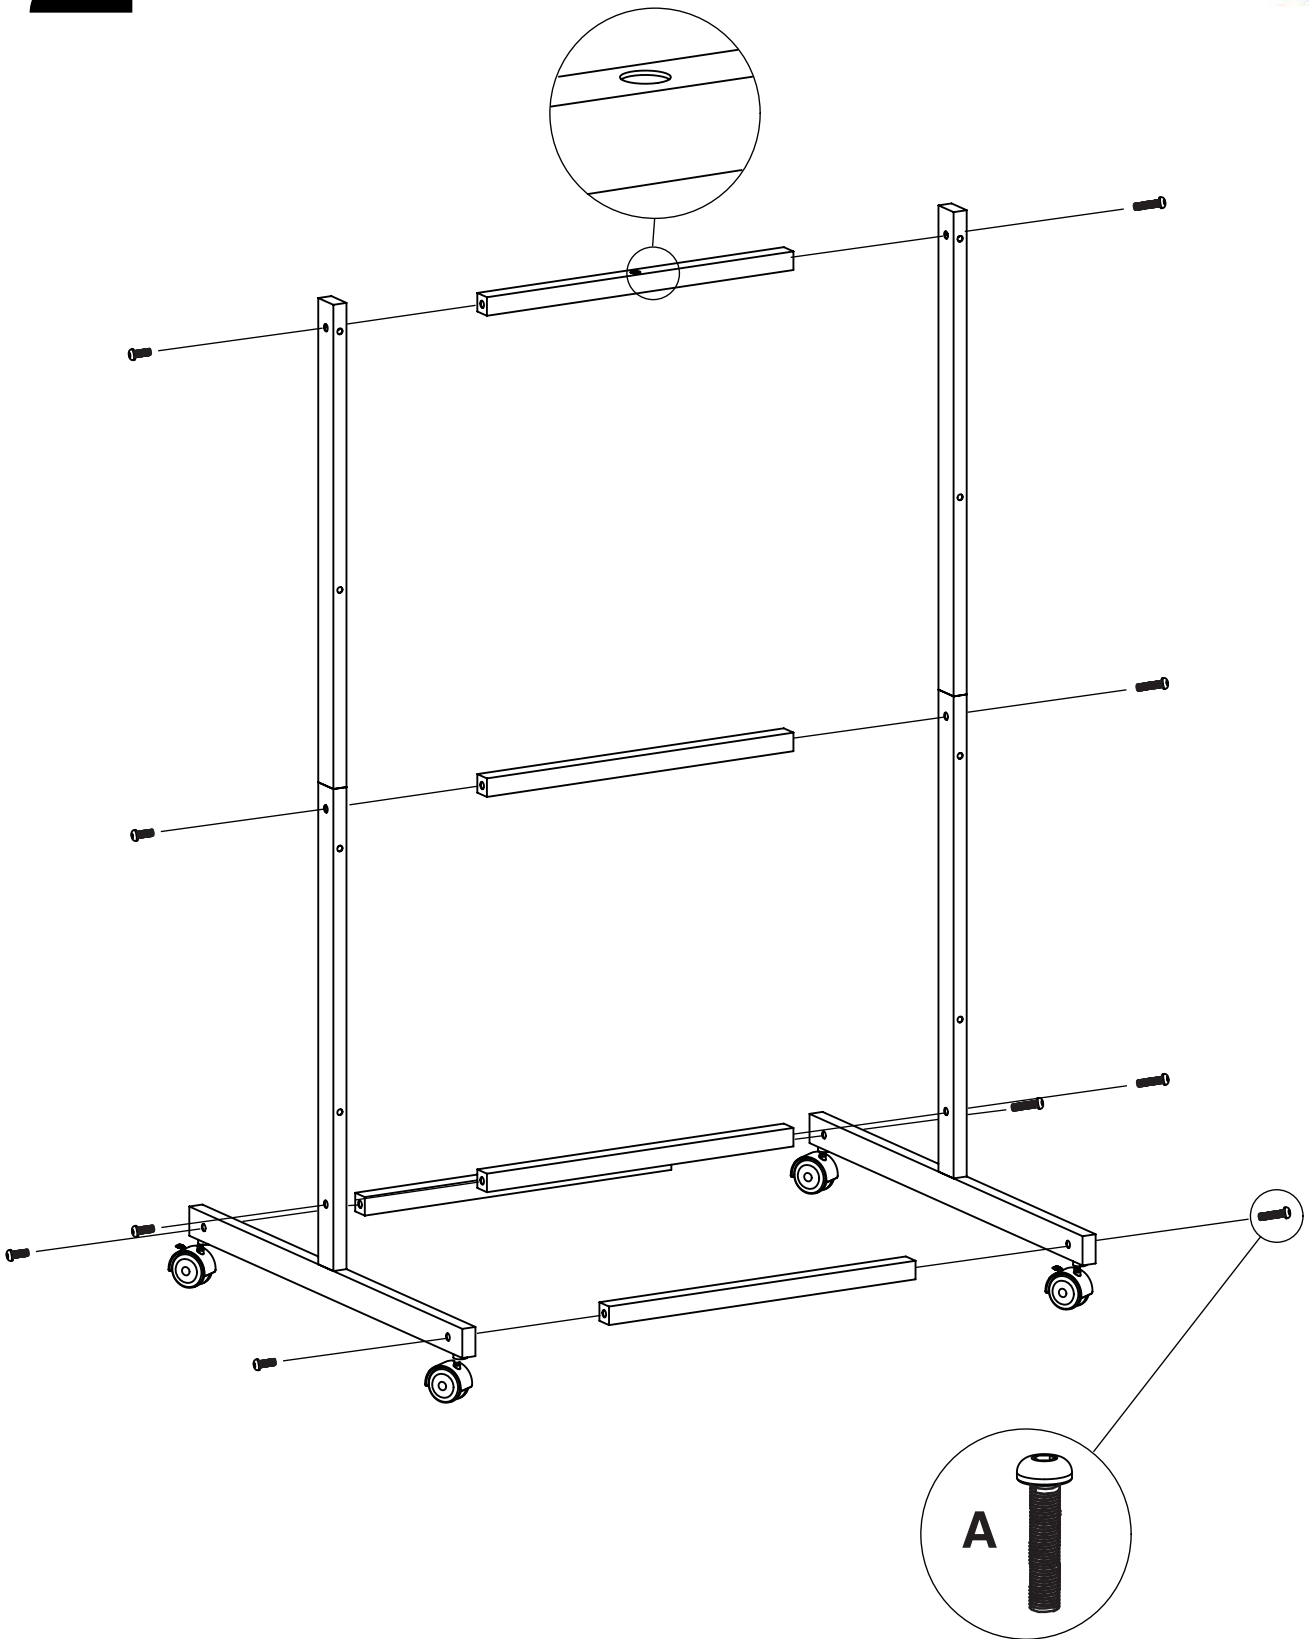

WIRE 8 BASKET DOUBLE SIDED UNIT ON CASTORS

M1620 BK WH

ASSEMBLY INSTRUCTIONS

www.shopforshops.com

Jul 2015

PARTS LIST

A

B

C

1

2

3

2 X

4