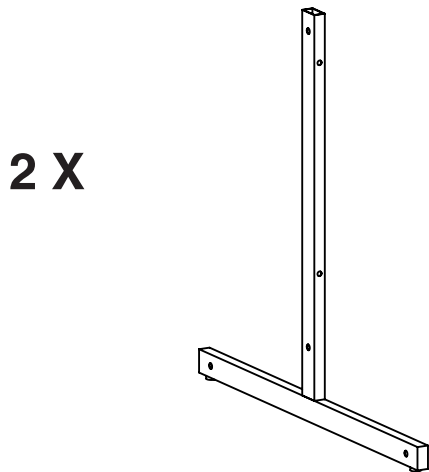

WIRE 8 BASKET DOUBLE SIDED UNIT ON CASTORS

M1620 BK WH

ASSEMBLY INSTRUCTIONS

www.shopforshops.com

Jul 2015

PARTS LIST

A

B

C

1

2

3

2 X

4