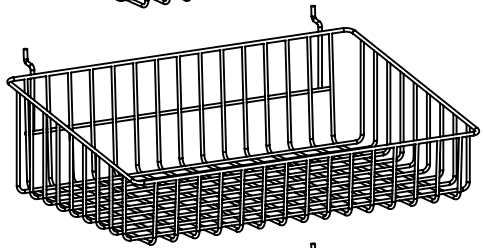

WIRE 8 BASKET DOUBLE SIDED UNIT ON CASTORS

M1620 BK WH

ASSEMBLY INSTRUCTIONS

www.shopforshops.com

Jul 2015

PARTS LIST

A

B

C

1

2

3

2 X

4