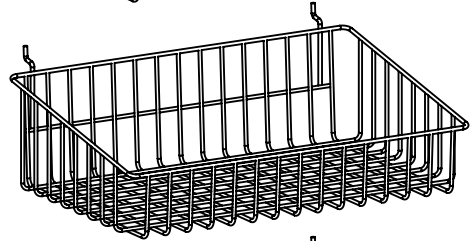

WIRE 8 BASKET DOUBLE SIDED UNIT ON CASTORS

M1620 BK WH

ASSEMBLY INSTRUCTIONS

www.shopforshops.com

Jul 2015

PARTS LIST

A

B

C

1

2

3

2 X

4