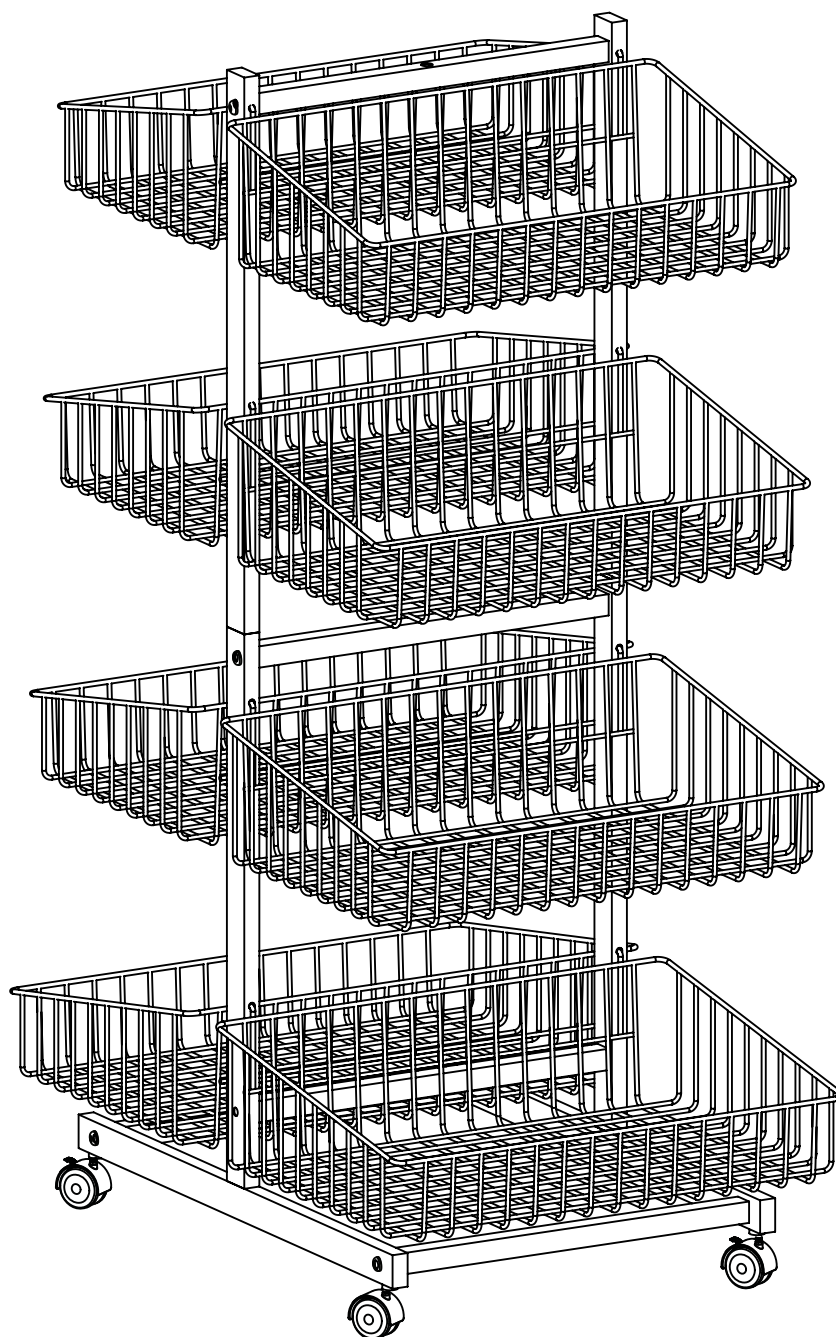

WIRE 8 BASKET DOUBLE SIDED UNIT ON CASTORS

M1620 BK WH

ASSEMBLY INSTRUCTIONS

www.shopforshops.com

Jul 2015

PARTS LIST

A

B

C

1

2

3

2 X

4