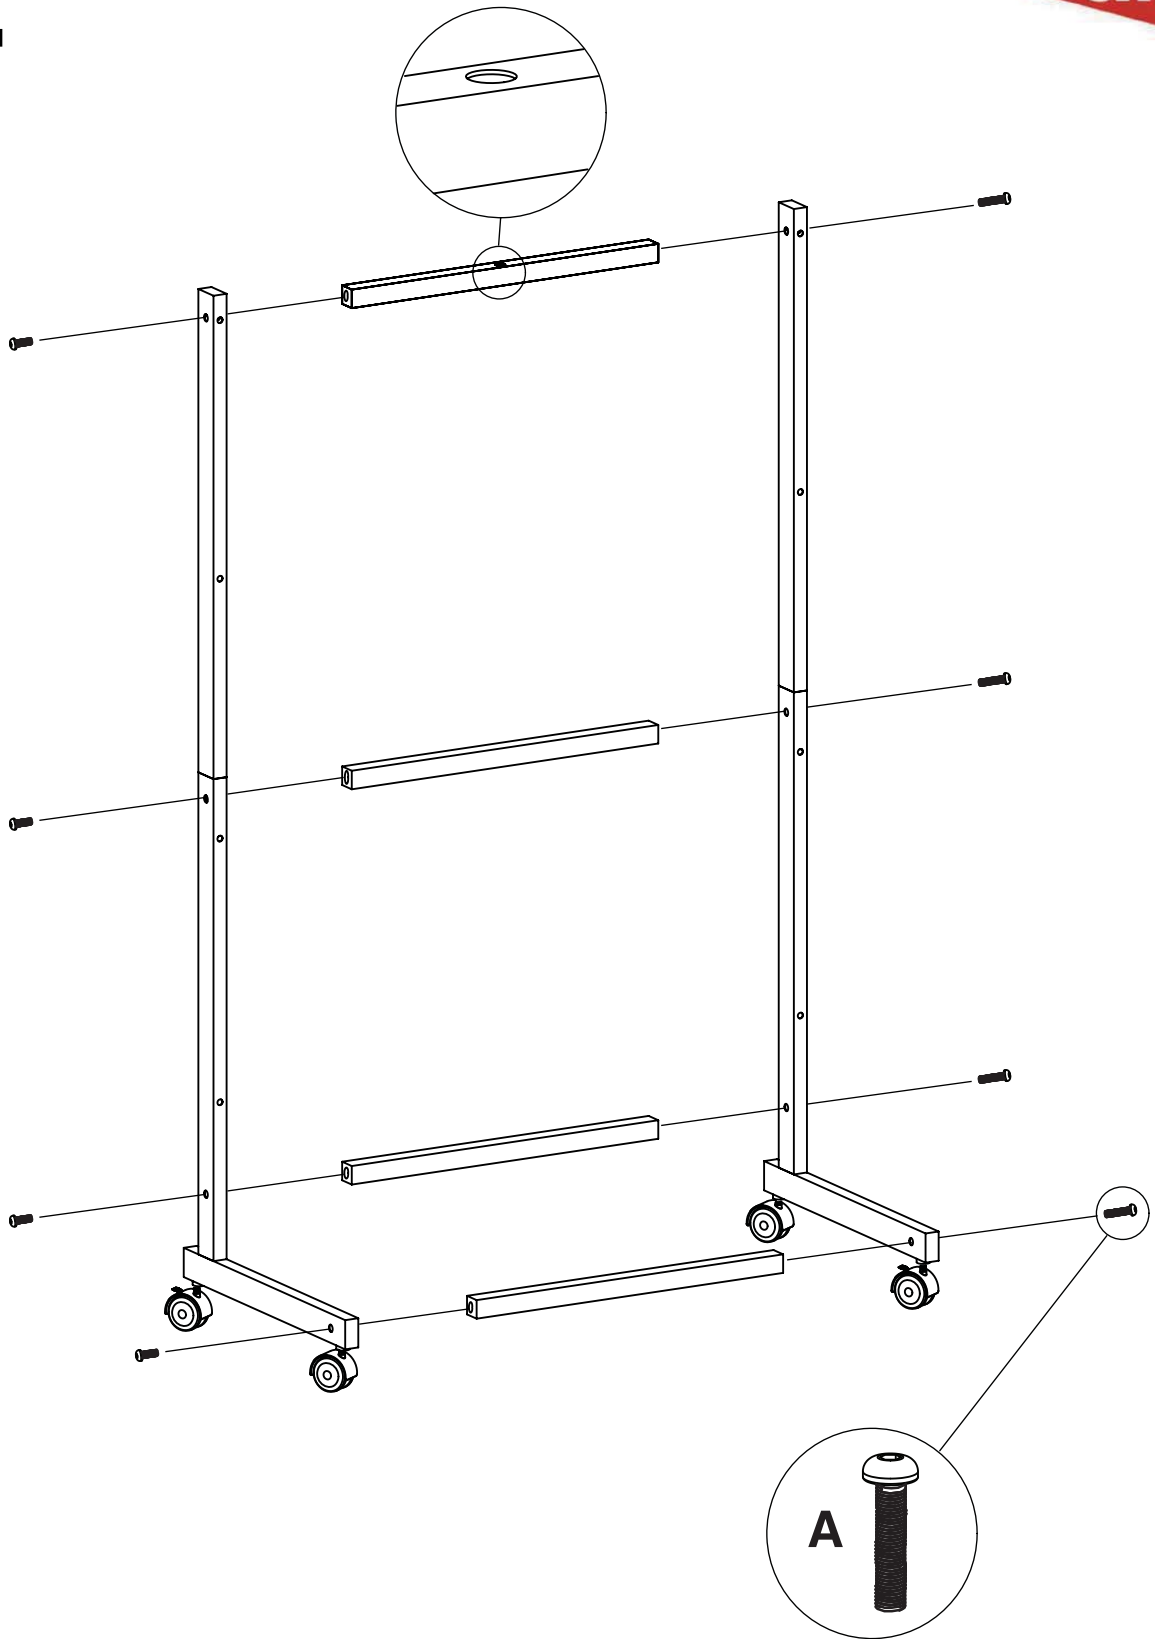

WIRE 4 BASKET UNIT ON CASTORS

M1610 BK WH

ASSEMBLY INSTRUCTIONS

www.shopforshops.com

Jul 2015

PARTS LIST

A

B

C

1 X

1 X

1

2

3

4