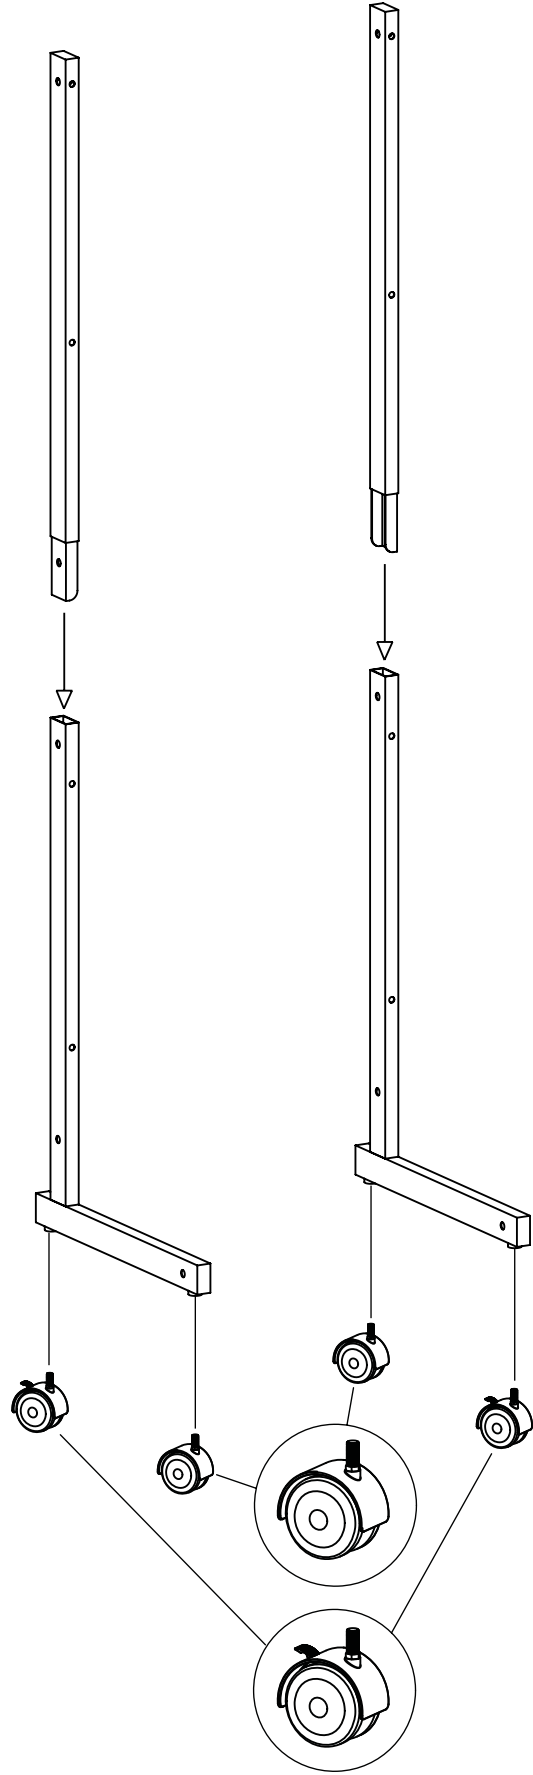

WIRE 4 BASKET UNIT ON CASTORS

M1610 BK WH

ASSEMBLY INSTRUCTIONS

www.shopforshops.com

Jul 2015

PARTS LIST

A

B

C

1 X

1 X

1

2

3

4