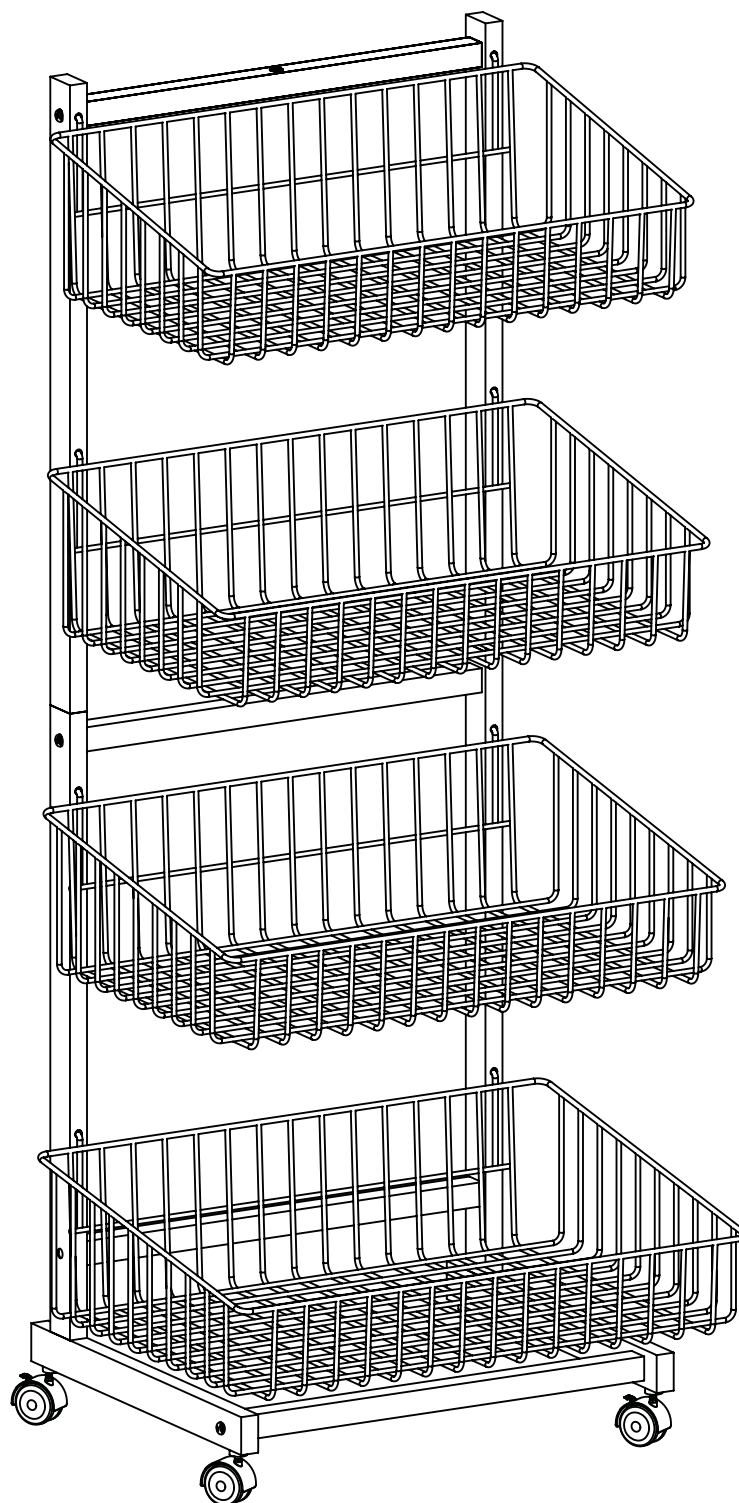

WIRE 4 BASKET UNIT ON CASTORS

M1610 BK WH

ASSEMBLY INSTRUCTIONS

www.shopforshops.com

Jul 2015

PARTS LIST

A

B

C

1 X

1 X

1

2

3

4