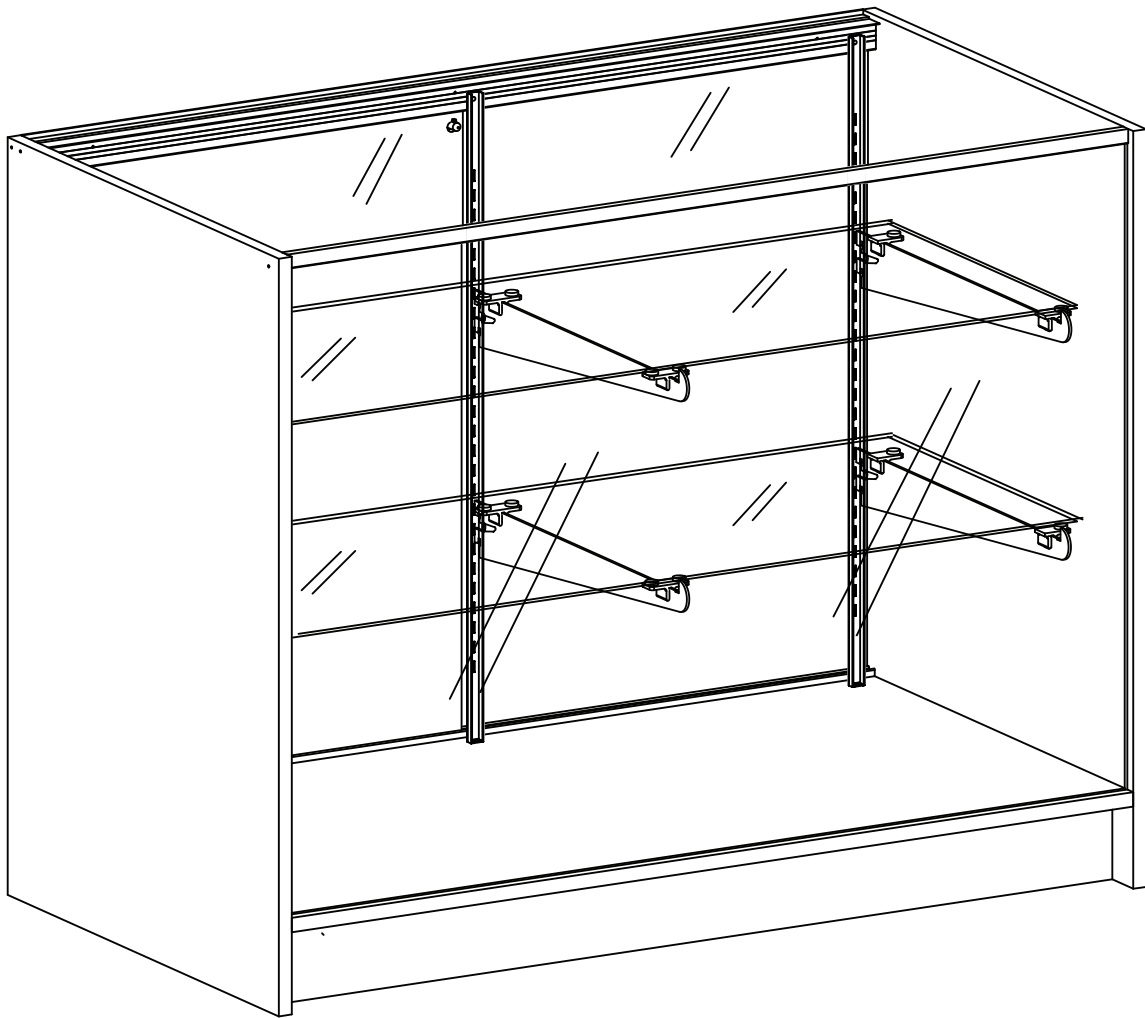

# GLASS SHOW CASE 1200 X 500 X 940MM

F5000BH BK WH

# PARTS LIST

A

2 X

B

1 X

C

1 X

D