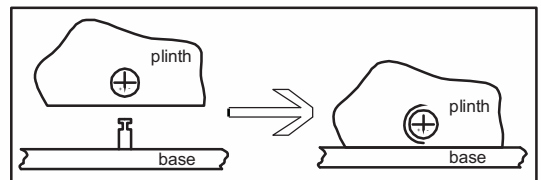

OPEN CORNER COUNTER UNIT

F4002BH	BEECH
F4002BK	BLACK
F4002WH	WHITE

ASSEMBLY INSTRUCTIONS

www.shopforshops.com

Aug 2011

OR WEB: www.shopforshops.com
E-MAIL: sales@shopforshops.com

PARTS LIST

A

20 X

B

20 X

C

1 X

1

2

**