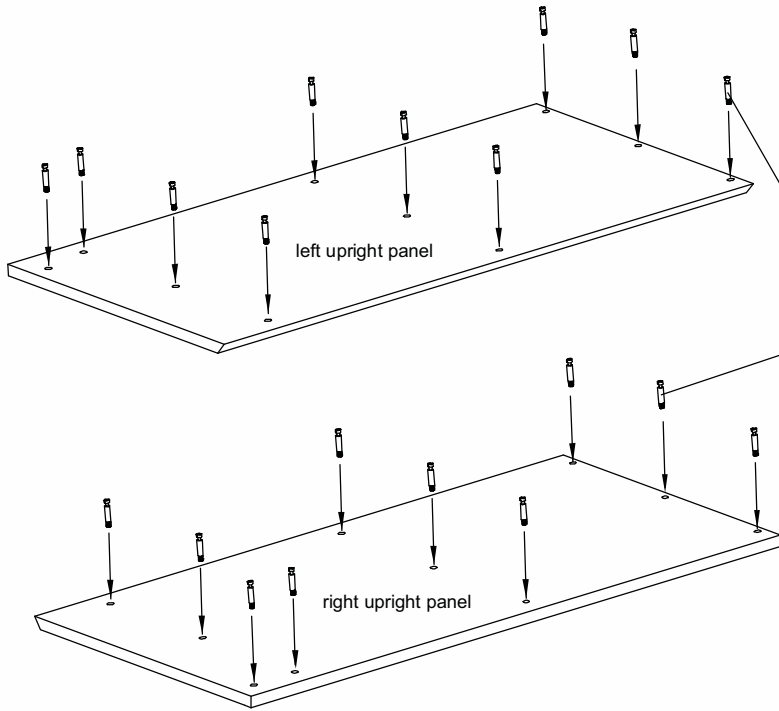

OPEN CORNER COUNTER UNIT

F4002BH	BEECH
F4002BK	BLACK
F4002WH	WHITE

ASSEMBLY INSTRUCTIONS

www.shopforshops.com

Aug 2011

OR WEB: www.shopforshops.com
E-MAIL: sales@shopforshops.com

PARTS LIST

A

20 X

B

20 X

C

1 X

1

2

**