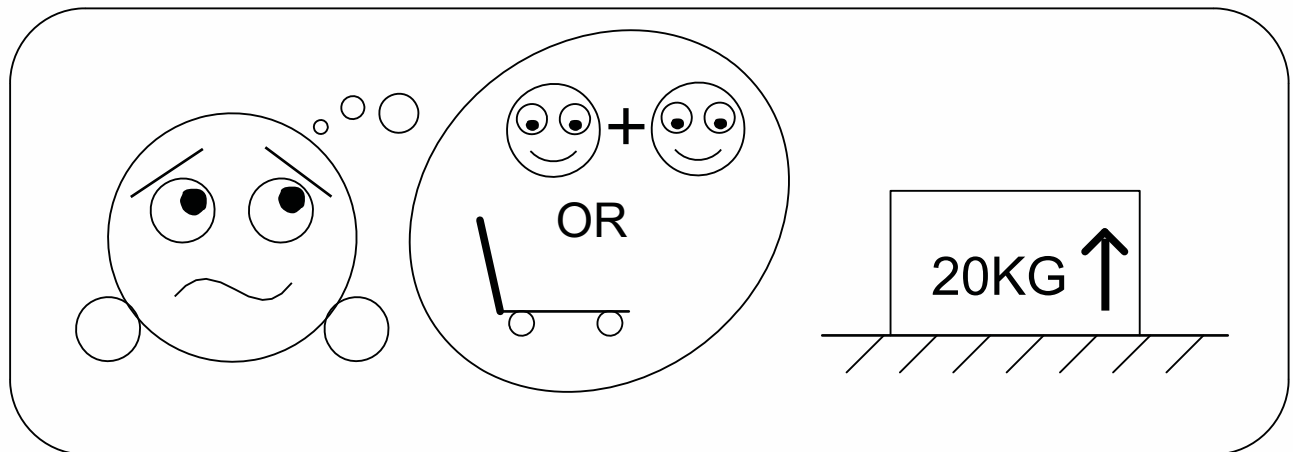

OPEN CORNER COUNTER UNIT

F4002BH	BEECH
F4002BK	BLACK
F4002WH	WHITE

ASSEMBLY INSTRUCTIONS

www.shopforshops.com

Aug 2011

OR WEB: www.shopforshops.com
E-MAIL: sales@shopforshops.com

PARTS LIST

A

20 X

B

20 X

C

1 X

1

2

**