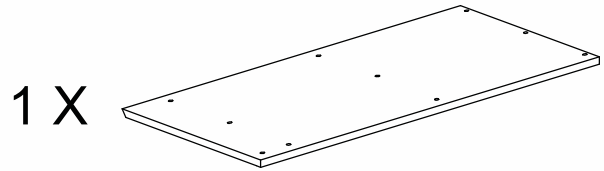

OPEN CORNER COUNTER UNIT

F4002BH	BEECH
F4002BK	BLACK
F4002WH	WHITE

ASSEMBLY INSTRUCTIONS

www.shopforshops.com

Aug 2011

OR WEB: www.shopforshops.com
E-MAIL: sales@shopforshops.com

PARTS LIST

A

20 X

B

20 X

C

1 X

1

2

**