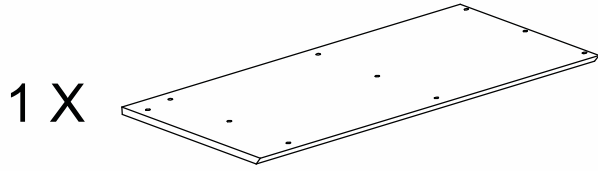

OPEN CORNER COUNTER UNIT

F4002BH	BEECH
F4002BK	BLACK
F4002WH	WHITE

ASSEMBLY INSTRUCTIONS

www.shopforshops.com

Aug 2011

OR WEB: www.shopforshops.com
E-MAIL: sales@shopforshops.com

PARTS LIST

A

20 X

B

20 X

C

1 X

1

2

**