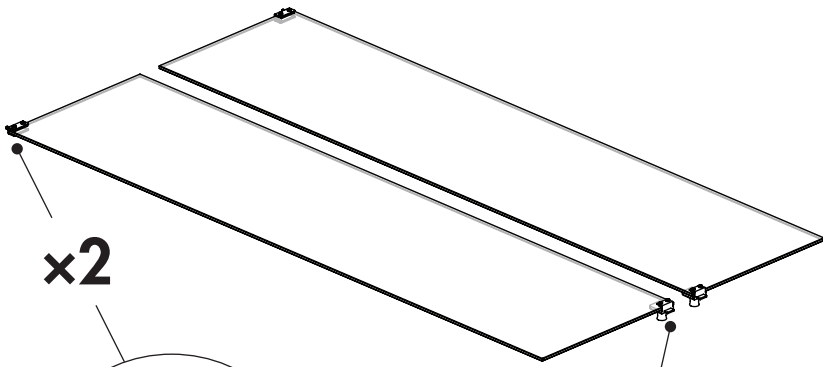

# Budget 4-shelf tower showcase on wheels with lockable doors assembly instructions F2955

Can we help? Call us on 1300 11 SHOP

x4

16

F2955-200915