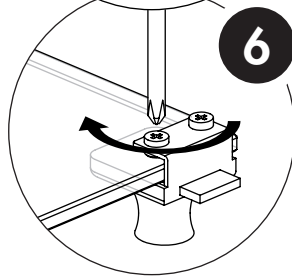

# Budget 4-shelf tower showcase on wheels with lockable doors assembly instructions F2955

Can we help? Call us on 1300 11 SHOP

x4

16

F2955-200915