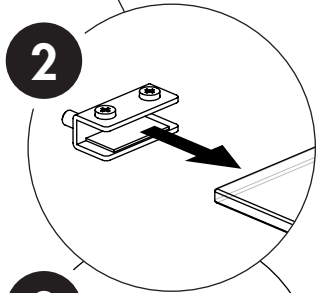

# Budget 4-shelf tower showcase on wheels with lockable doors assembly instructions F2955

Can we help? Call us on 1300 11 SHOP

x4

16

F2955-200915