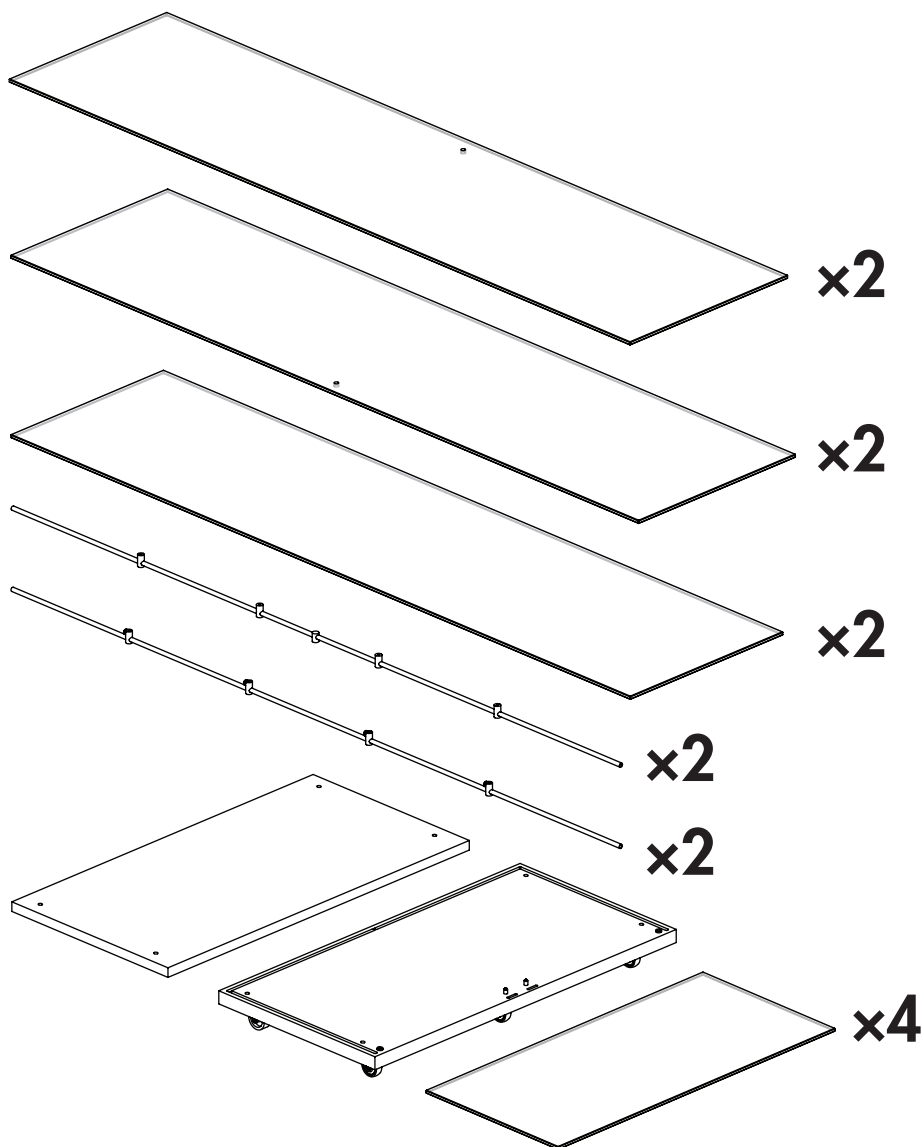

# Budget 4-shelf tower showcase on wheels with lockable doors assembly instructions F2955

Can we help? Call us on 1300 11 SHOP

x4

16

F2955-200915