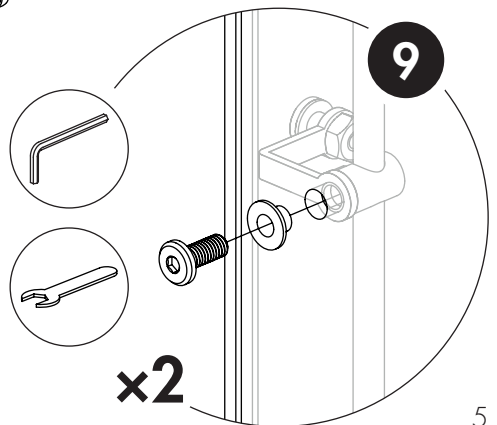

# Budget 4-shelf tower showcase on wheels with lockable doors assembly instructions F2955

Can we help? Call us on 1300 11 SHOP

x4

16

F2955-200915