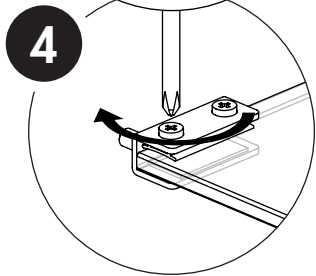

# Budget 4-shelf tower showcase on wheels with lockable doors assembly instructions F2955

Can we help? Call us on 1300 11 SHOP

x4

16

F2955-200915