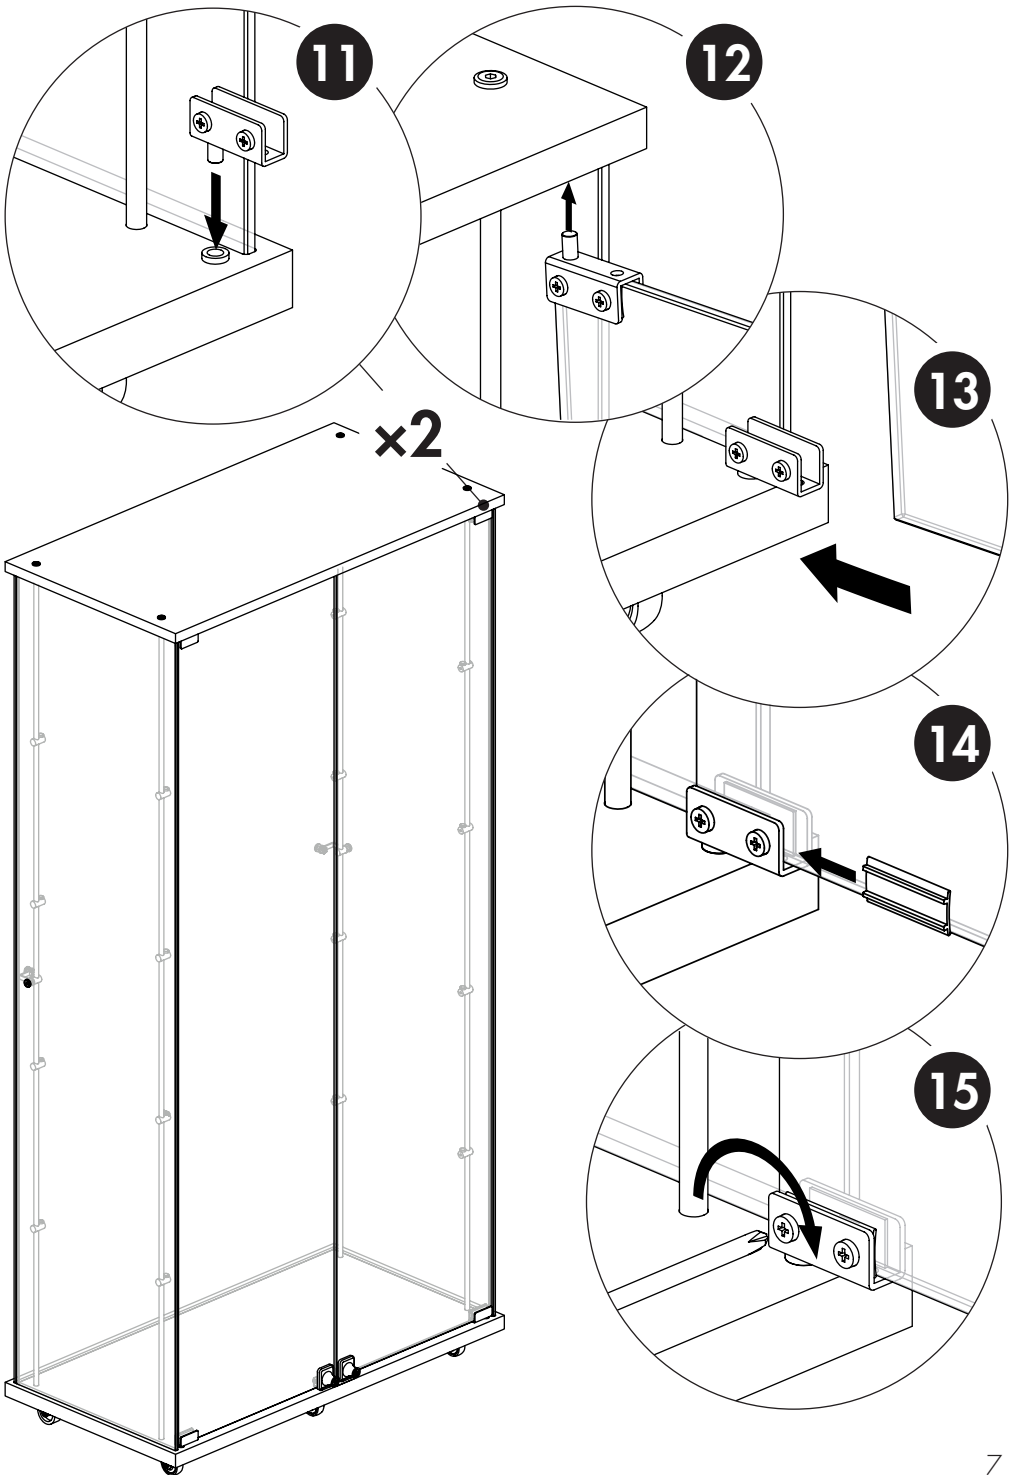

# Budget 4-shelf tower showcase on wheels with lockable doors assembly instructions F2955

Can we help? Call us on 1300 11 SHOP

x4

16

F2955-200915