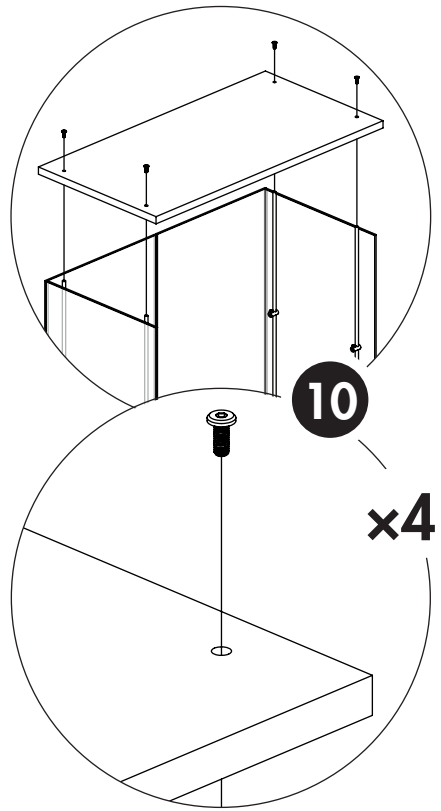

# Budget 4-shelf tower showcase on wheels with lockable doors assembly instructions F2955

Can we help? Call us on 1300 11 SHOP

x4

16

F2955-200915