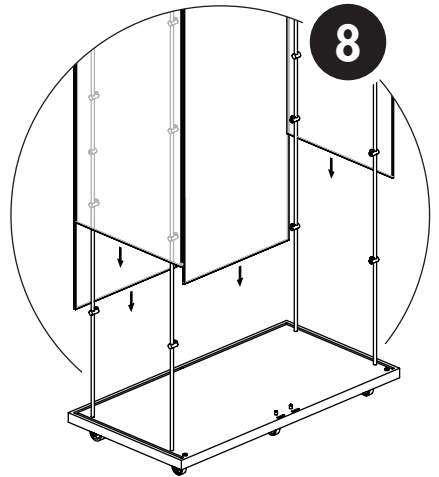

# Budget 4-shelf tower showcase on wheels with lockable doors assembly instructions F2955

Can we help? Call us on 1300 11 SHOP

x4

16

F2955-200915