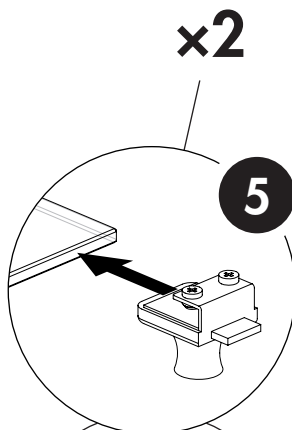

# Budget 4-shelf tower showcase on wheels with lockable doors assembly instructions F2955

Can we help? Call us on 1300 11 SHOP

x4

16

F2955-200915