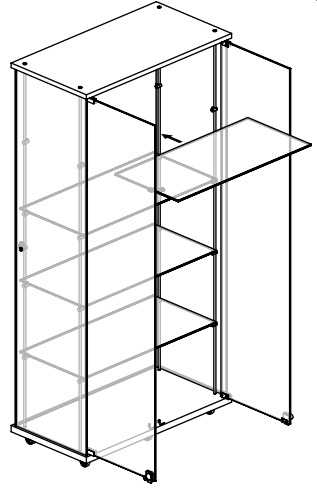

# Budget 4-shelf tower showcase on wheels with lockable doors assembly instructions F2955

Can we help? Call us on 1300 11 SHOP

x4

16

F2955-200915