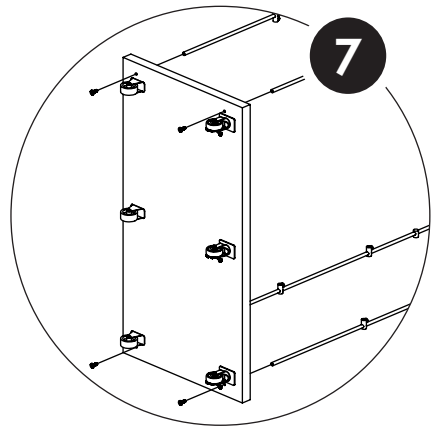

# Budget 4-shelf tower showcase on wheels with lockable doors assembly instructions F2955

Can we help? Call us on 1300 11 SHOP

x4

16

F2955-200915