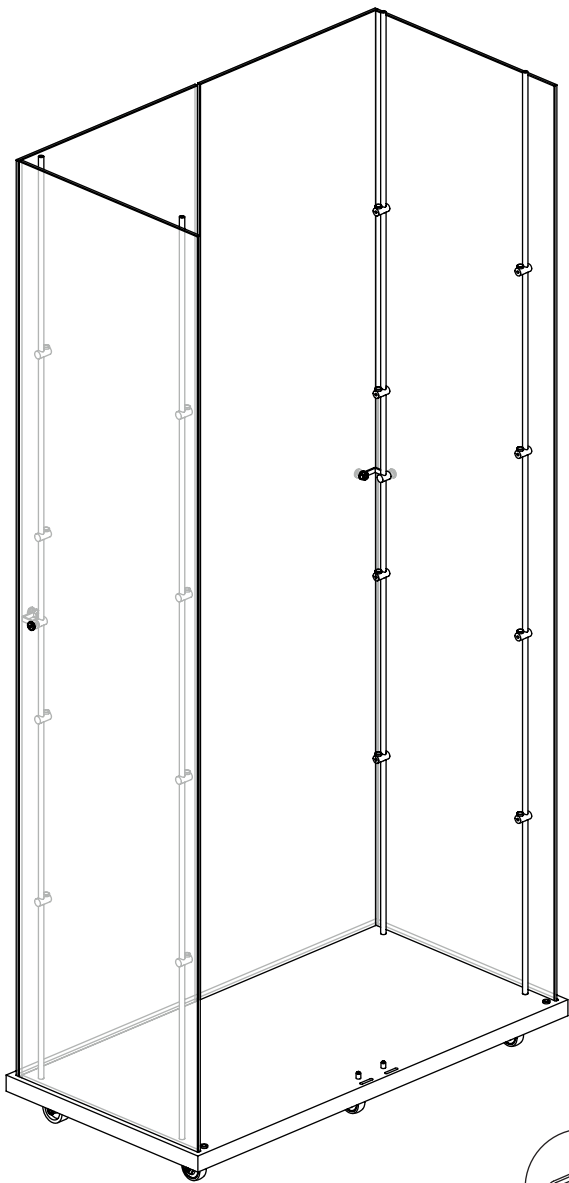

# Budget 4-shelf tower showcase on wheels with lockable doors assembly instructions F2955

Can we help? Call us on 1300 11 SHOP

x4

16

F2955-200915