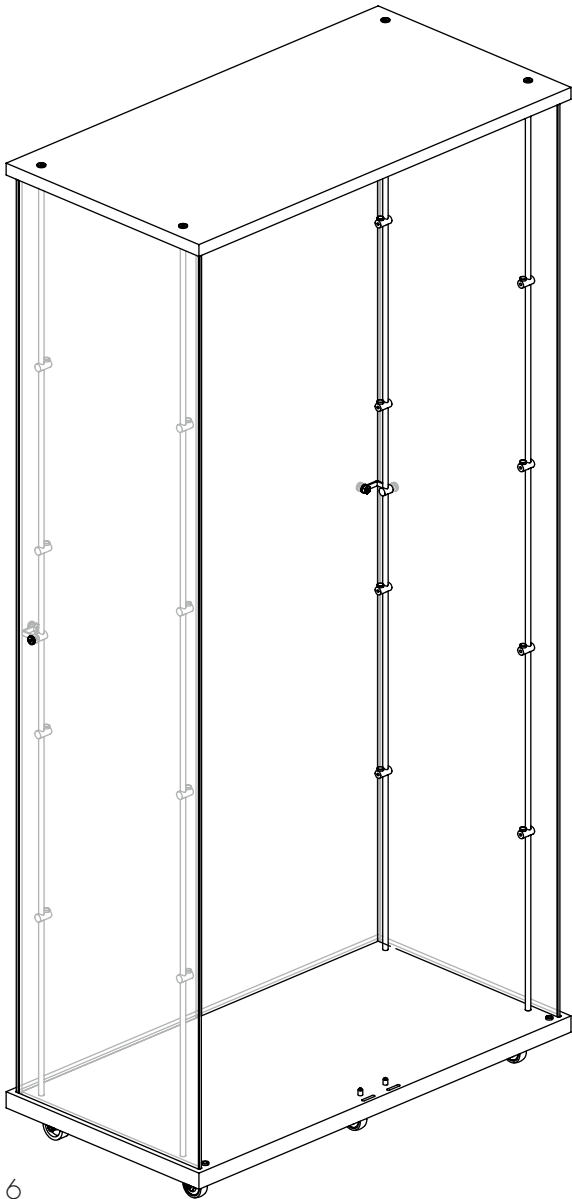

# Budget 4-shelf tower showcase on wheels with lockable doors assembly instructions F2955

Can we help? Call us on 1300 11 SHOP

x4

16

F2955-200915