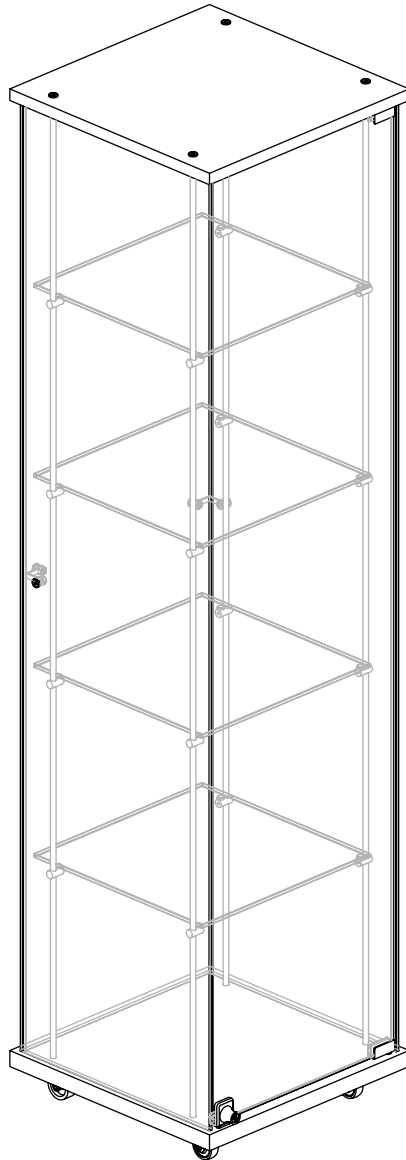

Budget 4-shelf tower showcase on wheels with lockable door assembly instructions

F2950

Can we help? Call us on 1300 11 SHOP