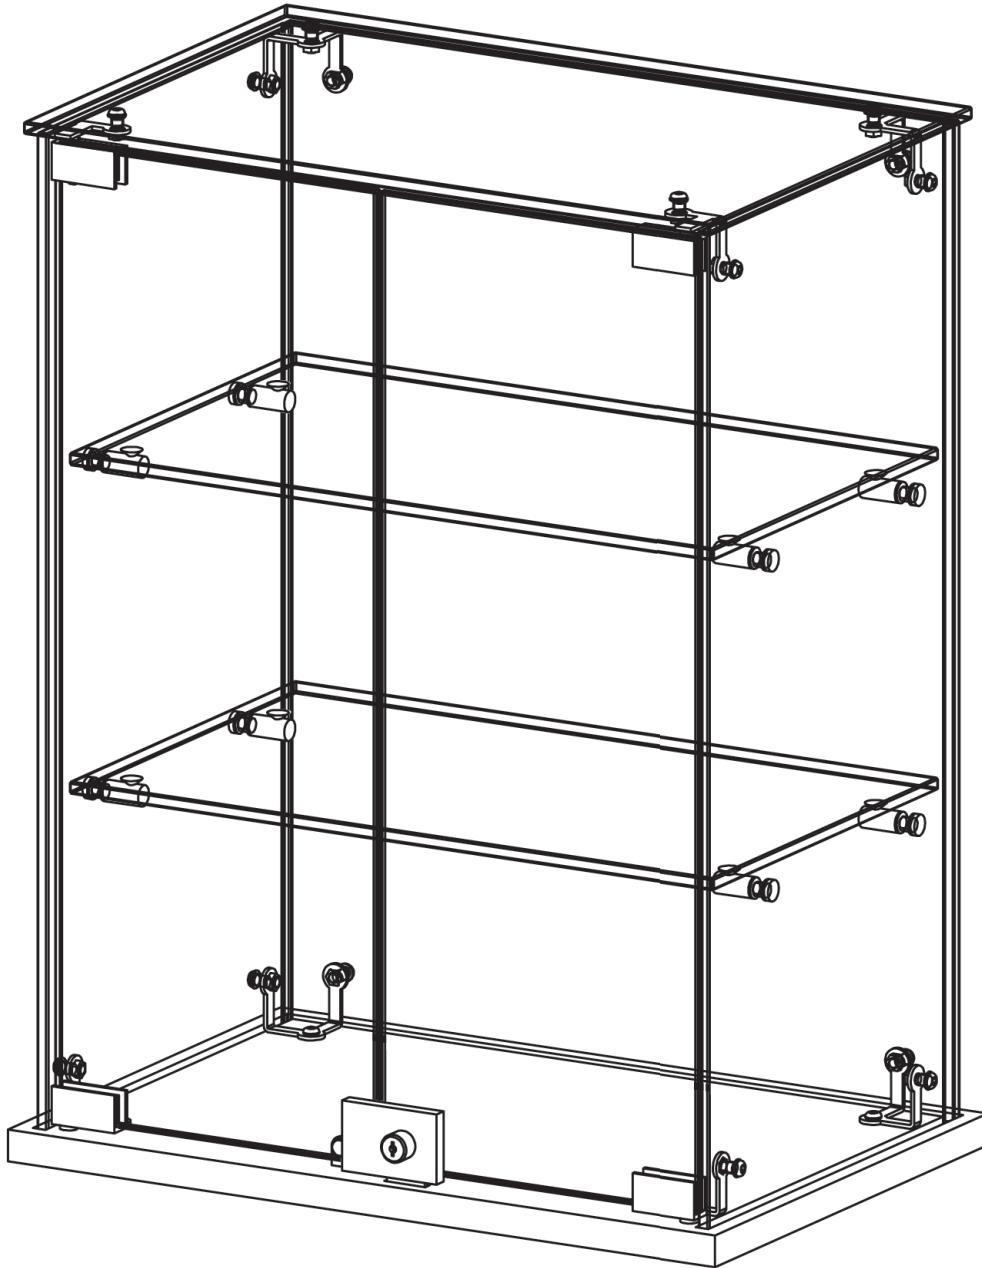

# SMALL COUNTER DISPLAY UNIT 600H X 450W X 300D WHITE BASE

## F1950CGWH