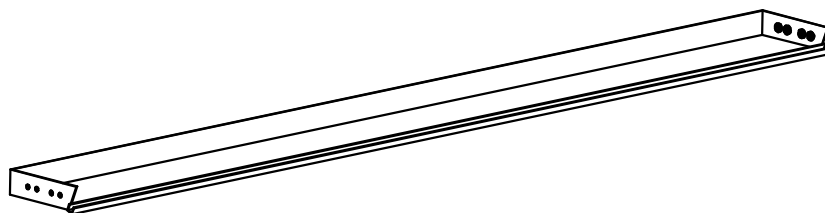

**MAXe ANGLED SIGNAGE LIGHT BOX
FOR 1200MM BAY 1190W x 238H x 231MM D**

E9912.4BKS WTS

ASSEMBLY INSTRUCTIONS

www.shopforshops.com

Aug 2019

PARTS LIST

1 X

1 X

1 X

1 X

1 X

A

8 X

B

1 X

1