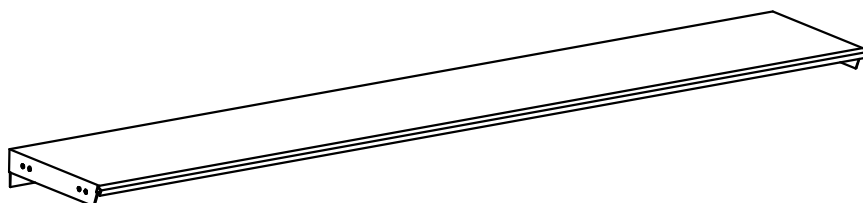

**MAXe ANGLED SIGNAGE LIGHT BOX
FOR 1200MM BAY 1190W x 238H x 231MM D**

E9912.4BKS WTS

ASSEMBLY INSTRUCTIONS

www.shopforshops.com

Aug 2019

PARTS LIST

1 X

1 X

1 X

1 X

1 X

A

8 X

B

1 X

1