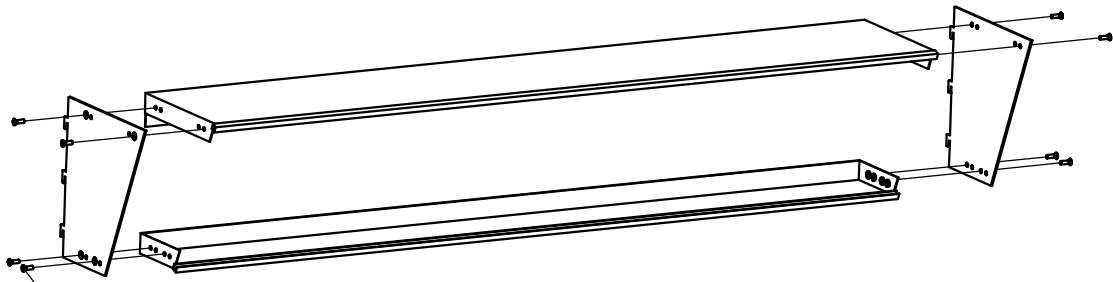

**MAXe ANGLED SIGNAGE LIGHT BOX
FOR 1200MM BAY 1190W x 238H x 231MM D**

E9912.4BKS WTS

ASSEMBLY INSTRUCTIONS

www.shopforshops.com

Aug 2019

PARTS LIST

1 X

1 X

1 X

1 X

1 X

A

8 X

B

1 X

1