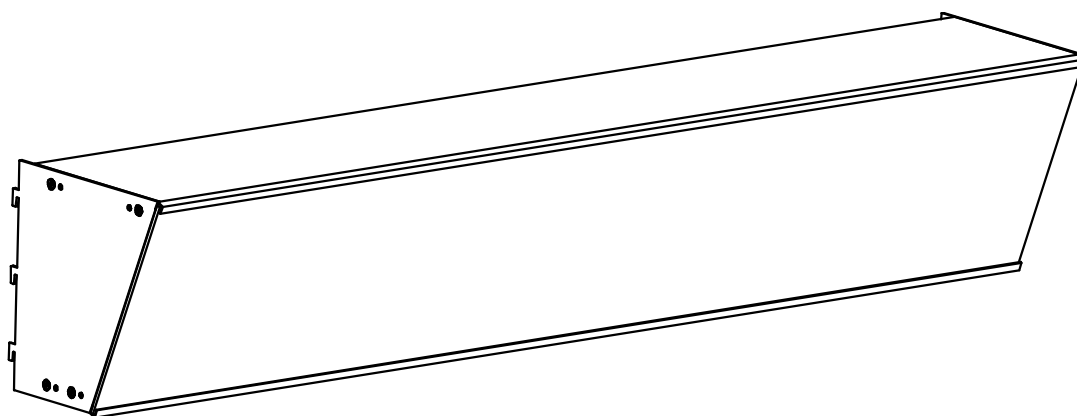

**MAXe ANGLED SIGNAGE LIGHT BOX
FOR 1200MM BAY 1190W x 238H x 231MM D**

E9912.4BKS WTS

ASSEMBLY INSTRUCTIONS

www.shopforshops.com

Aug 2019

PARTS LIST

1 X

1 X

1 X

1 X

1 X

A

8 X

B

1 X

1