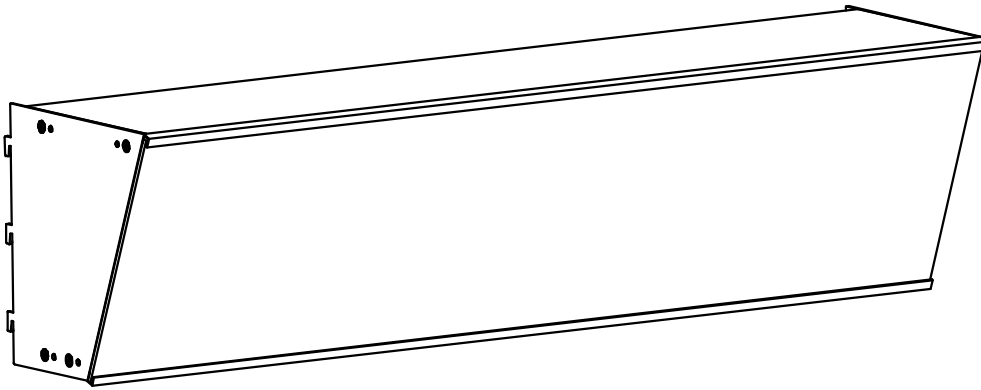

MAXe ANGLED SIGNAGE LIGHT BOX FOR 900MM BAY 890W x 238H x 231MM D

E9909.4BKS WTS

ASSEMBLY INSTRUCTIONS

www.shopforshops.com

Aug 2019