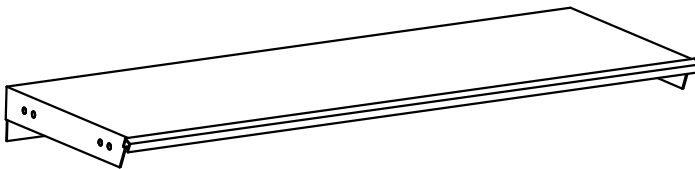

MAXe ANGLED SIGNAGE LIGHT BOX FOR 600MM BAY 590W x 238H x 231MM D

E9906.4BKS WTS

ASSEMBLY INSTRUCTIONS

www.shopforshops.com

Aug 2019

PARTS LIST

1 X

1 X

1 X

1 X

1 X

A

8 X

B

1 X

1