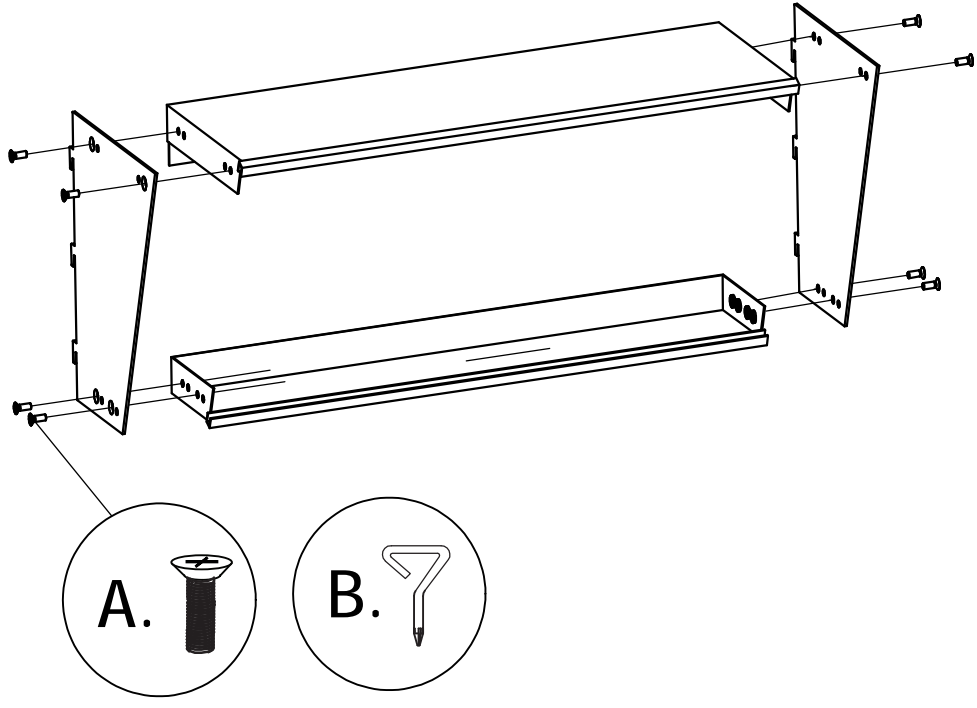

MAXe ANGLED SIGNAGE LIGHT BOX FOR 600MM BAY 590W x 238H x 231MM D

E9906.4BKS WTS

ASSEMBLY INSTRUCTIONS

www.shopforshops.com

Aug 2019

PARTS LIST

1 X

1 X

1 X

1 X

1 X

A

8 X

B

1 X

1