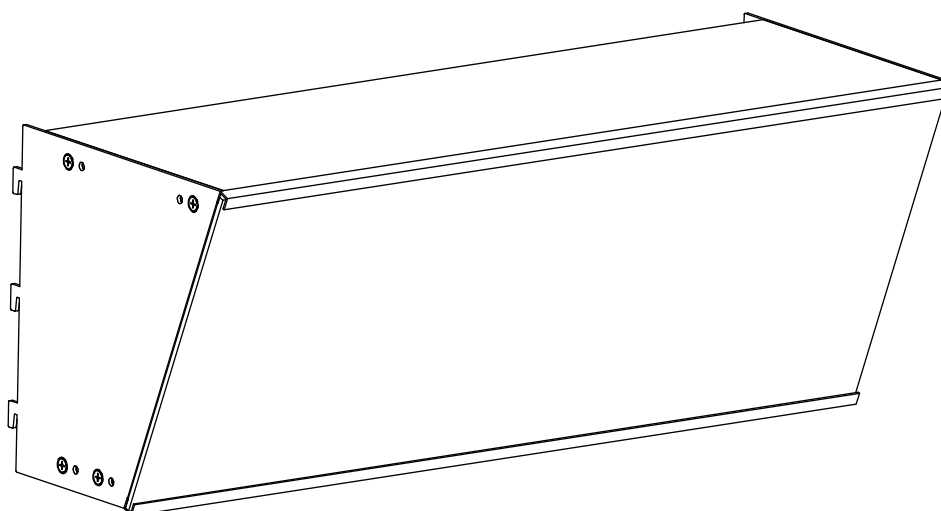

MAXe ANGLED SIGNAGE LIGHT BOX FOR 600MM BAY 590W x 238H x 231MM D

E9906.4BKS WTS

ASSEMBLY INSTRUCTIONS

www.shopforshops.com

Aug 2019

PARTS LIST

1 X

1 X

1 X

1 X

1 X

A

8 X

B

1 X

1