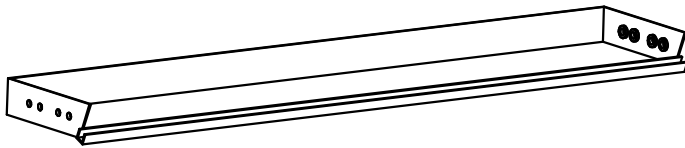

MAXe ANGLED SIGNAGE LIGHT BOX FOR 600MM BAY 590W x 238H x 231MM D

E9906.4BKS WTS

ASSEMBLY INSTRUCTIONS

www.shopforshops.com

Aug 2019

PARTS LIST

1 X

1 X

1 X

1 X

1 X

A

8 X

B

1 X

1