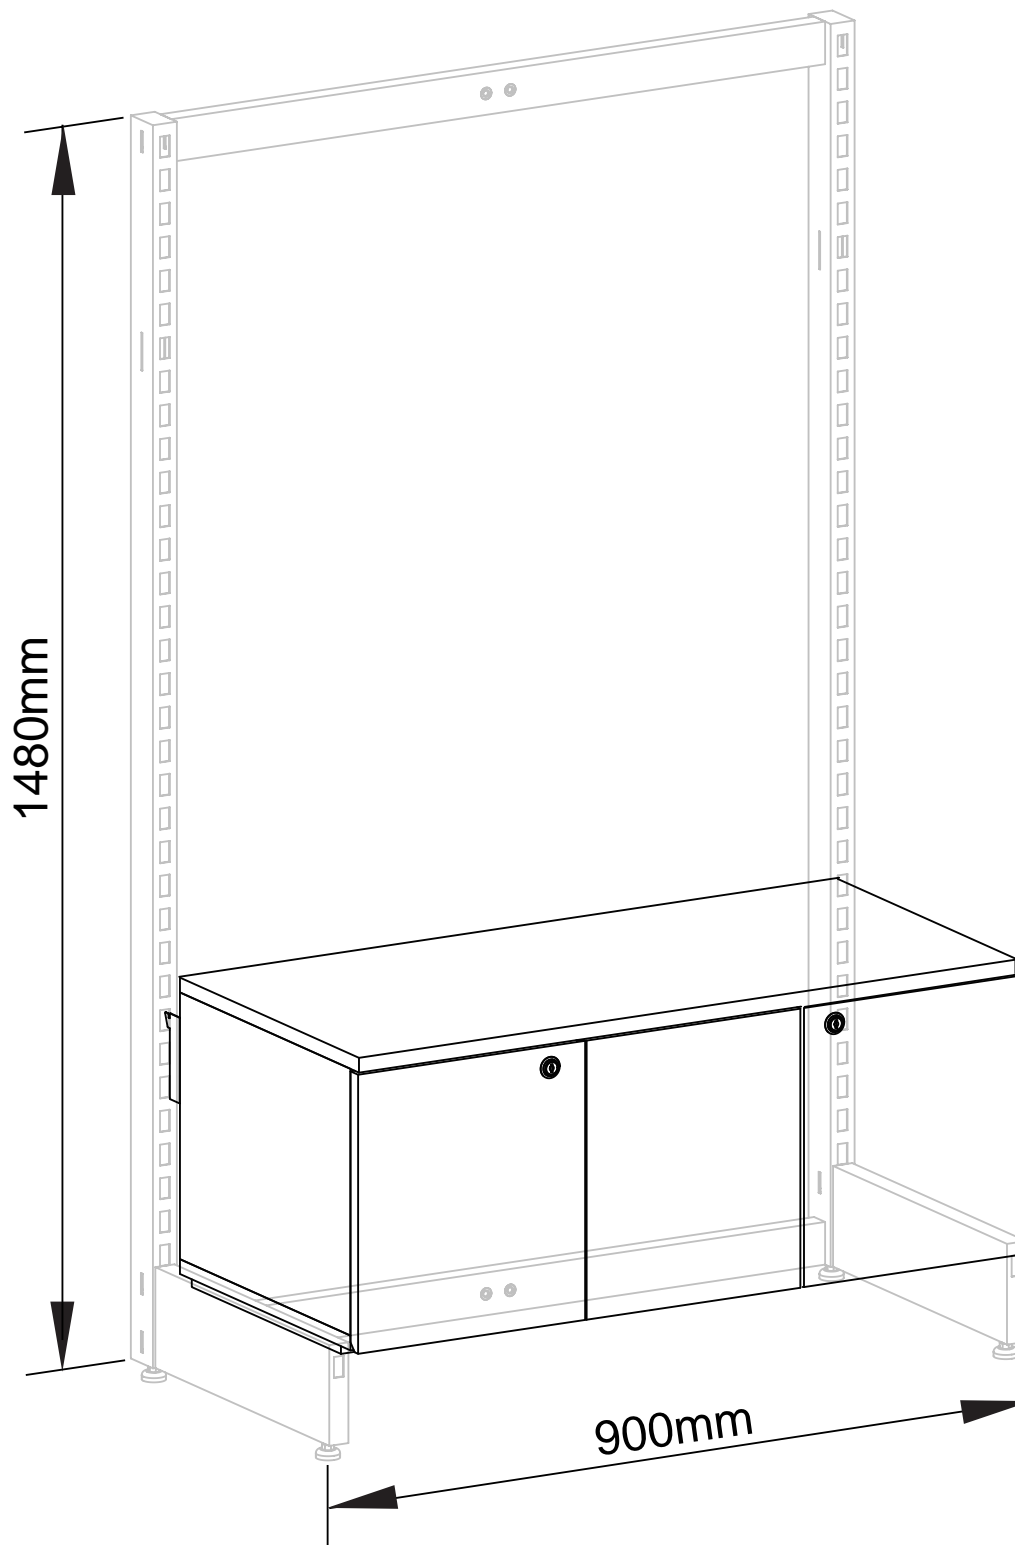

**MAXe Base Cupboard with Doors, Lock,
Brackets for 900mm Bay
400mm D x 360mm H MDF**

E62409 WH BK PY

ASSEMBLY INSTRUCTIONS

www.shopforshops.com

Jun 2015

PARTS LIST

A

B

C

22 X

22 X

1 X

D

E

F

4 X

1 X

2 X

1

2

3

4

5

6