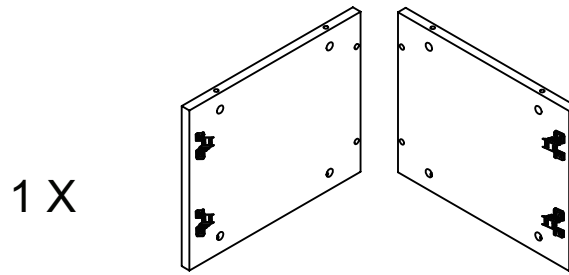

**MAXe Base Cupboard with Doors, Lock,
Brackets for 900mm Bay
400mm D x 360mm H MDF**

E62409 WH BK PY

ASSEMBLY INSTRUCTIONS

www.shopforshops.com

Jun 2015

PARTS LIST

A

B

C

22 X

22 X

1 X

D

E

F

4 X