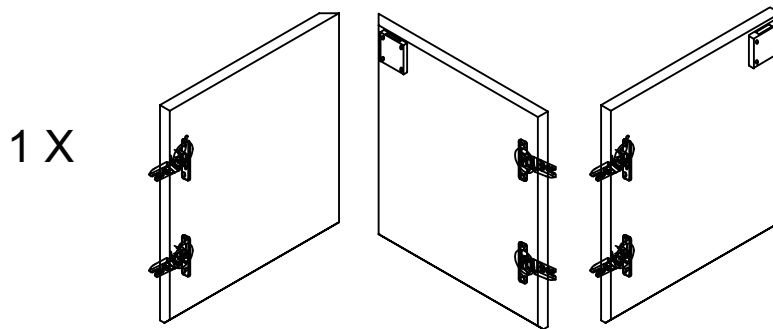

**MAXe Base Cupboard with Doors, Lock,
Brackets for 900mm Bay
400mm D x 360mm H MDF**

E62409 WH BK PY

ASSEMBLY INSTRUCTIONS

www.shopforshops.com

Jun 2015

PARTS LIST

A

B