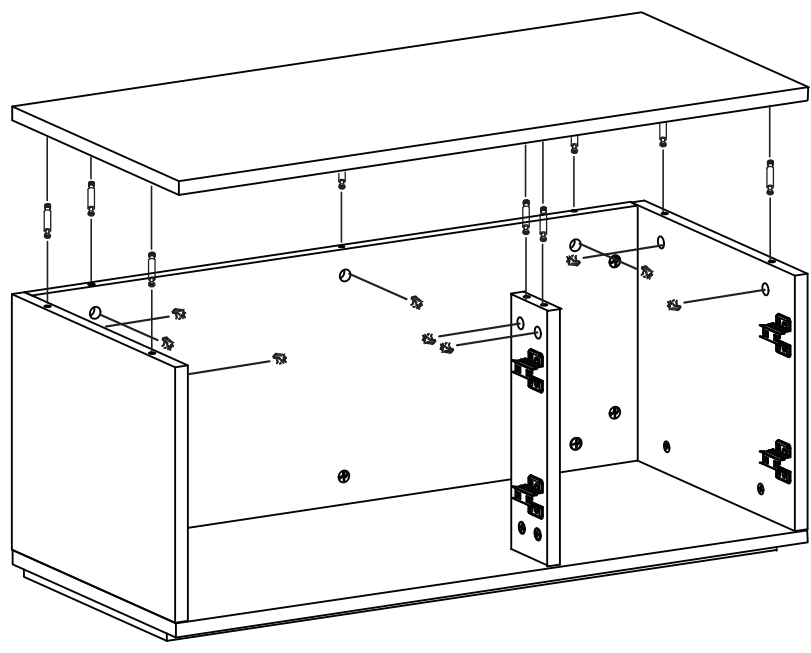

**MAXe Base Cupboard with Doors, Lock,
Brackets for 900mm Bay
400mm D x 360mm H MDF**

E62409 WH BK PY

ASSEMBLY INSTRUCTIONS

www.shopforshops.com

Jun 2015

PARTS LIST

A

B

1 X

2 X

1

2

3

4

5

6