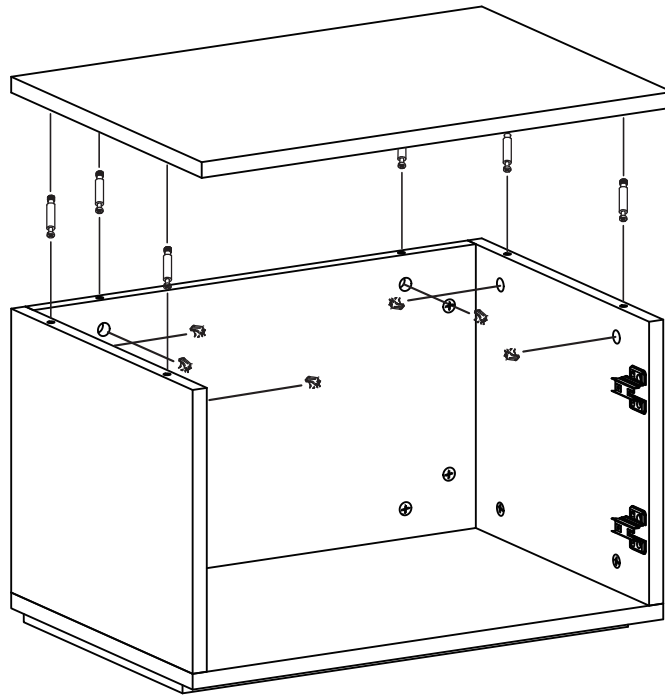

**MAXe Base Cupboard with Doors, Lock,
Brackets for 600mm Bay
400mm D x 360mm H MDF**

E62406 WH BK PY

ASSEMBLY INSTRUCTIONS

www.shopforshops.com

Jun 2015

PARTS LIST

A

B

1 X

1 X

1

2

3

4

5

6