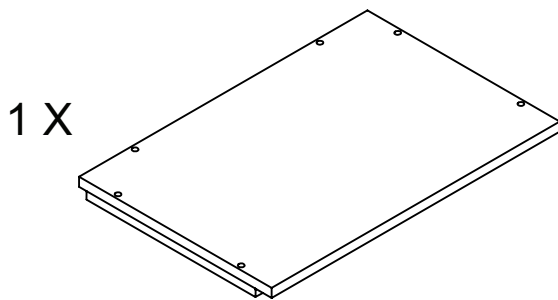

**MAXe Base Cupboard with Doors, Lock,
Brackets for 600mm Bay
400mm D x 360mm H MDF**

E62406 WH BK PY

ASSEMBLY INSTRUCTIONS

www.shopforshops.com

Jun 2015

PARTS LIST

A

B

C

16 X

16 X

1 X

D

E

F

4 X