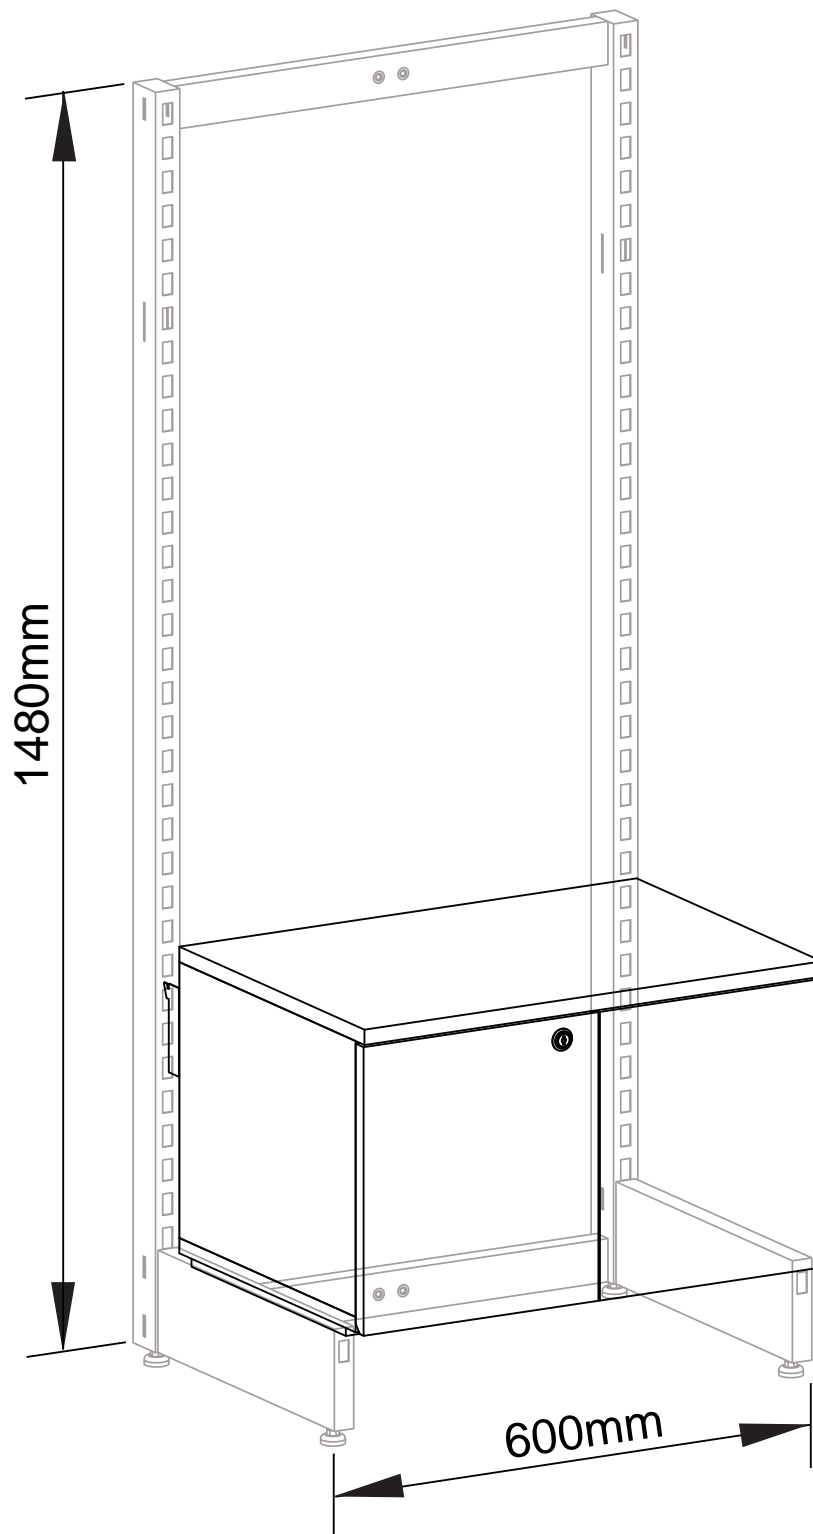

**MAXe Base Cupboard with Doors, Lock,
Brackets for 600mm Bay
400mm D x 360mm H MDF**

E62406 WH BK PY

ASSEMBLY INSTRUCTIONS

www.shopforshops.com

Jun 2015

PARTS LIST

A

B

C

16 X

16 X

1 X

D

E

F

4 X

1 X

1 X

1

2

3

4

5

6