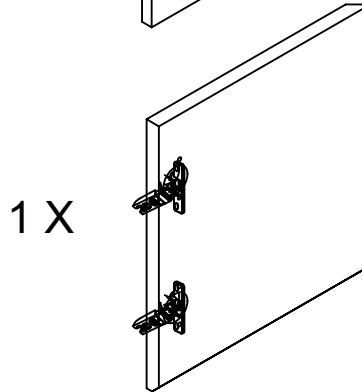

**MAXe Base Cupboard with Doors, Lock,
Brackets for 600mm Bay
400mm D x 360mm H MDF**

E62406 WH BK PY

ASSEMBLY INSTRUCTIONS

www.shopforshops.com

Jun 2015

PARTS LIST

A

B

C

16 X

16 X

1 X

D

E

F

4 X