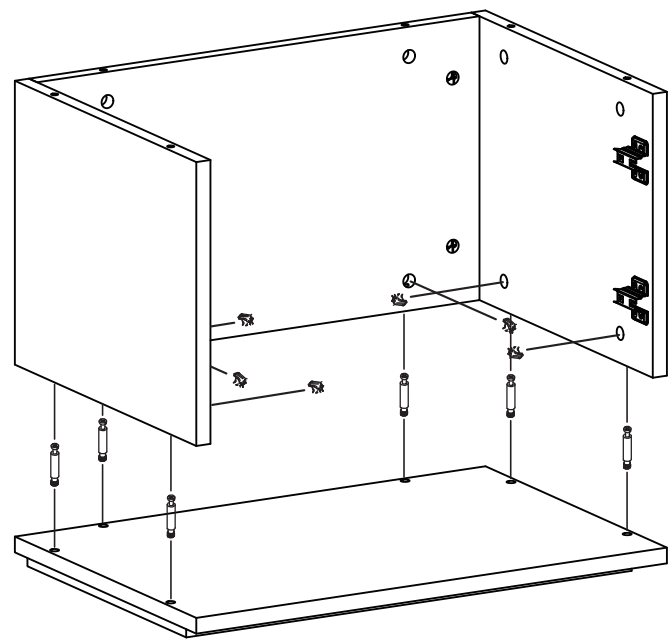

**MAXe Base Cupboard with Doors, Lock,
Brackets for 600mm Bay
400mm D x 360mm H MDF**

E62406 WH BK PY

ASSEMBLY INSTRUCTIONS

www.shopforshops.com

Jun 2015

PARTS LIST

A

B

1 X

1 X

1

2

3

4

5

6