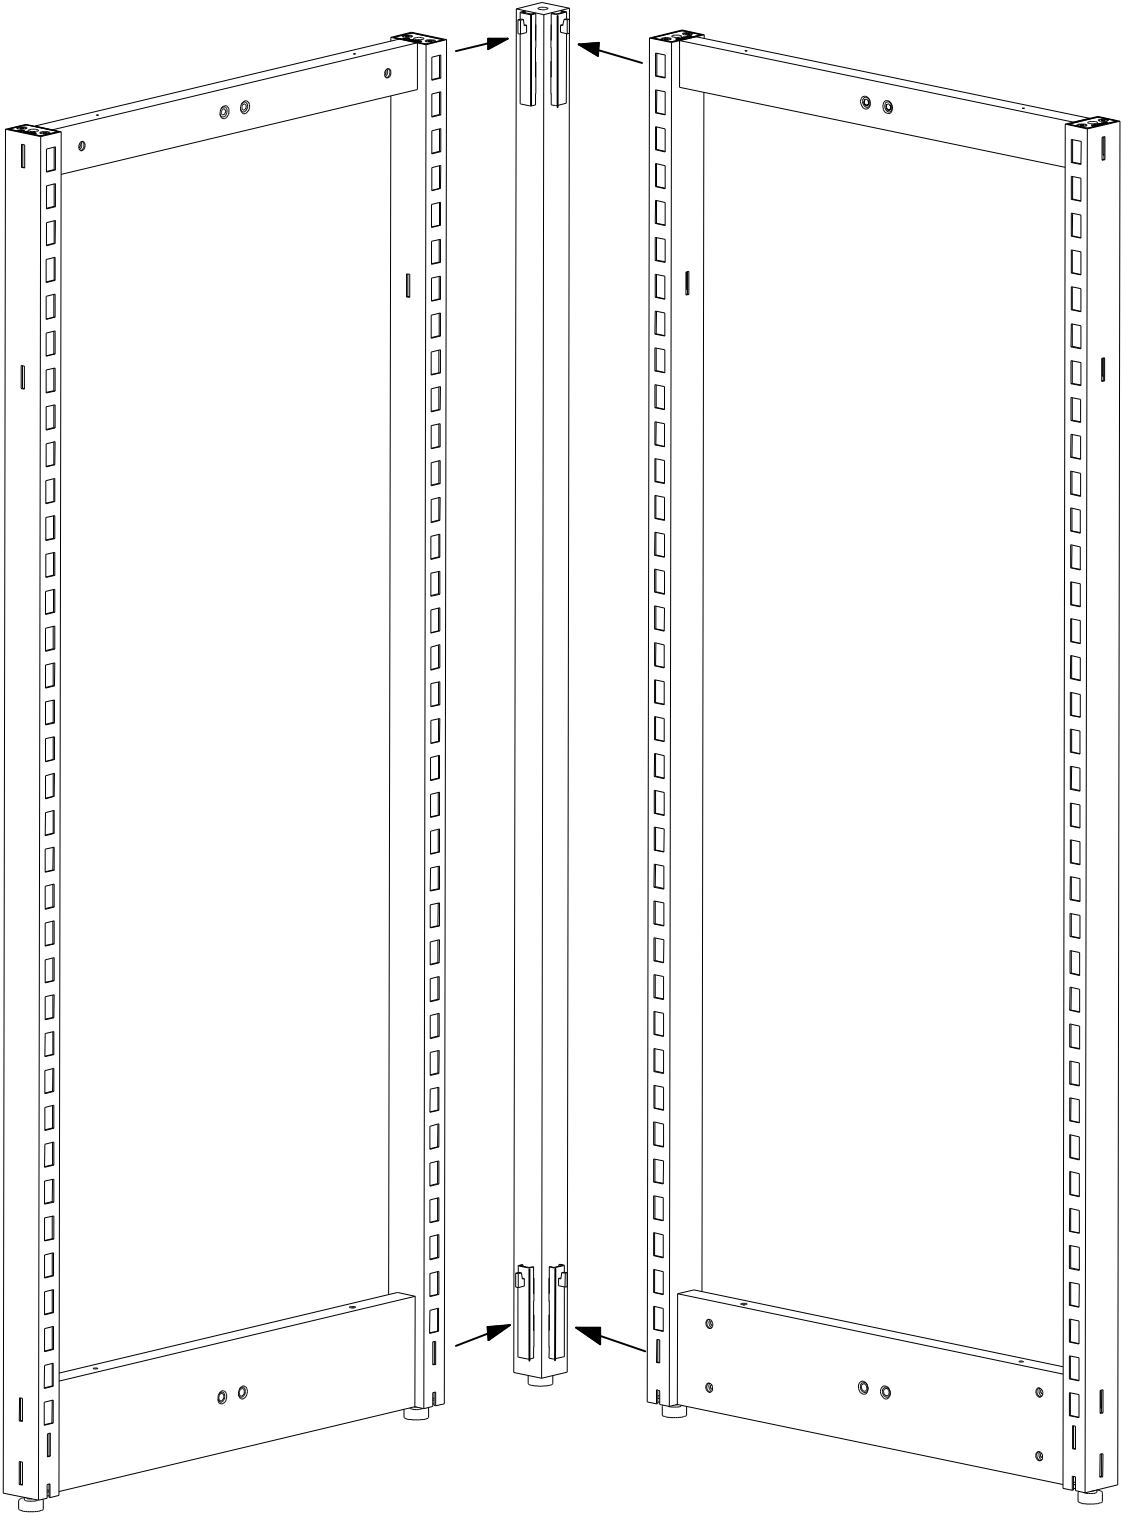

MAXe JUNCTION JOINER BRACKET 2 WAY 86 W X 86 D X 4 MM T

E2702.4CH BKS WTS

ASSEMBLY INSTRUCTIONS

www.shopforshops.com

JUL 2019

PARTS LIST

A

B

1

MAXe JUNCTION JOINER POSTS

2

2 X

ASSEMBLED MAXe DOUBLE SIDED FRAME

MAXe DOUBLE SIDED POSTS

3

4