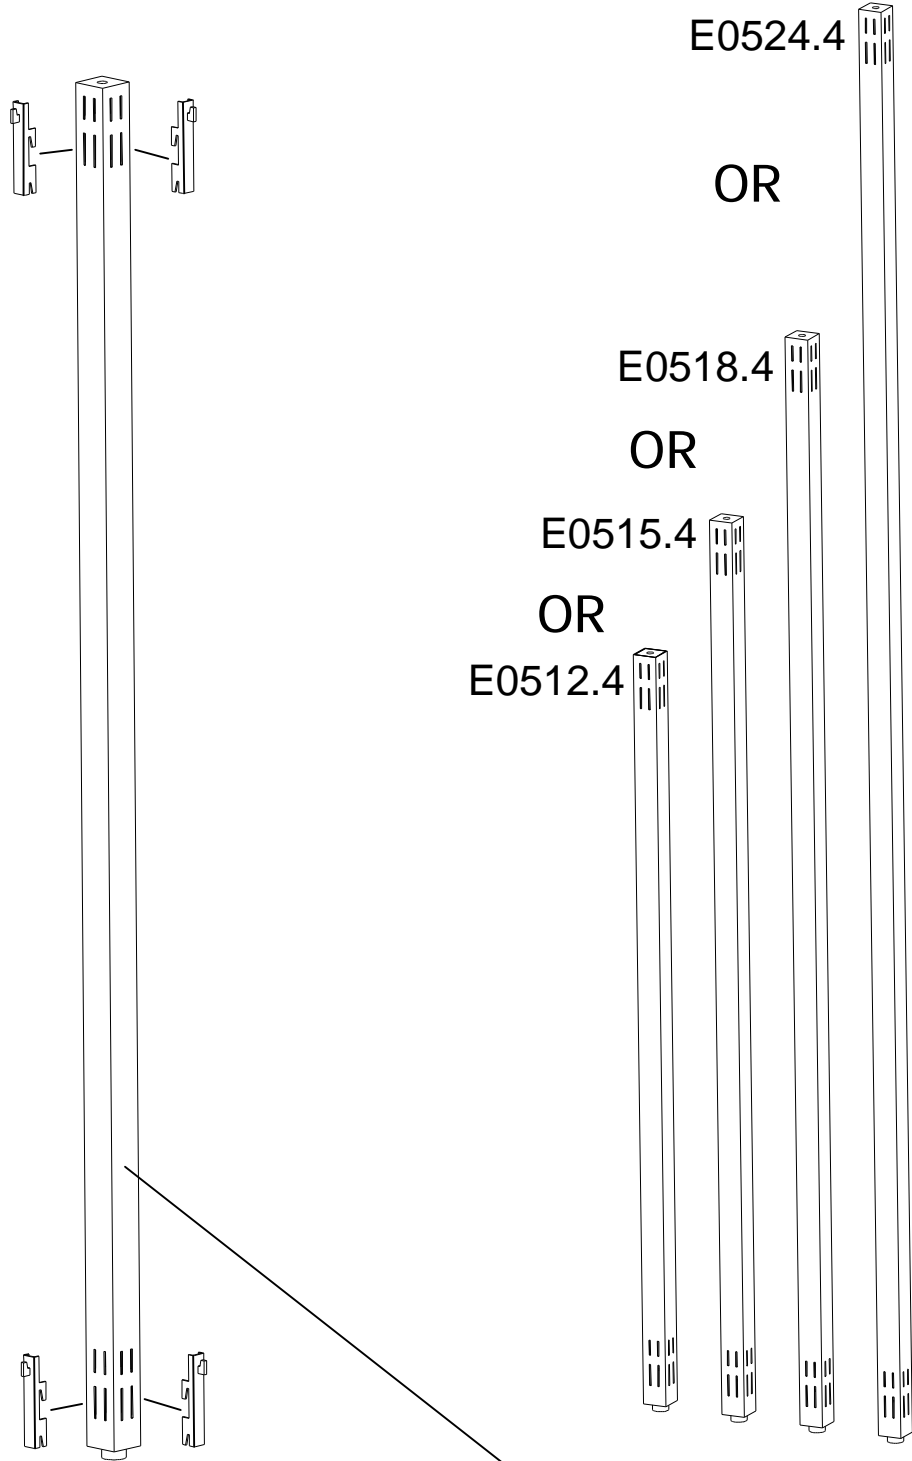

MAXe JUNCTION JOINER BRACKET 2 WAY 86 W X 86 D X 4 MM T

E2702.4CH BKS WTS

ASSEMBLY INSTRUCTIONS

www.shopforshops.com

JUL 2019

PARTS LIST

A

B

1

MAXe JUNCTION JOINER POSTS

2

2 X

ASSEMBLED MAXe DOUBLE SIDED FRAME

MAXe DOUBLE SIDED POSTS

3

4