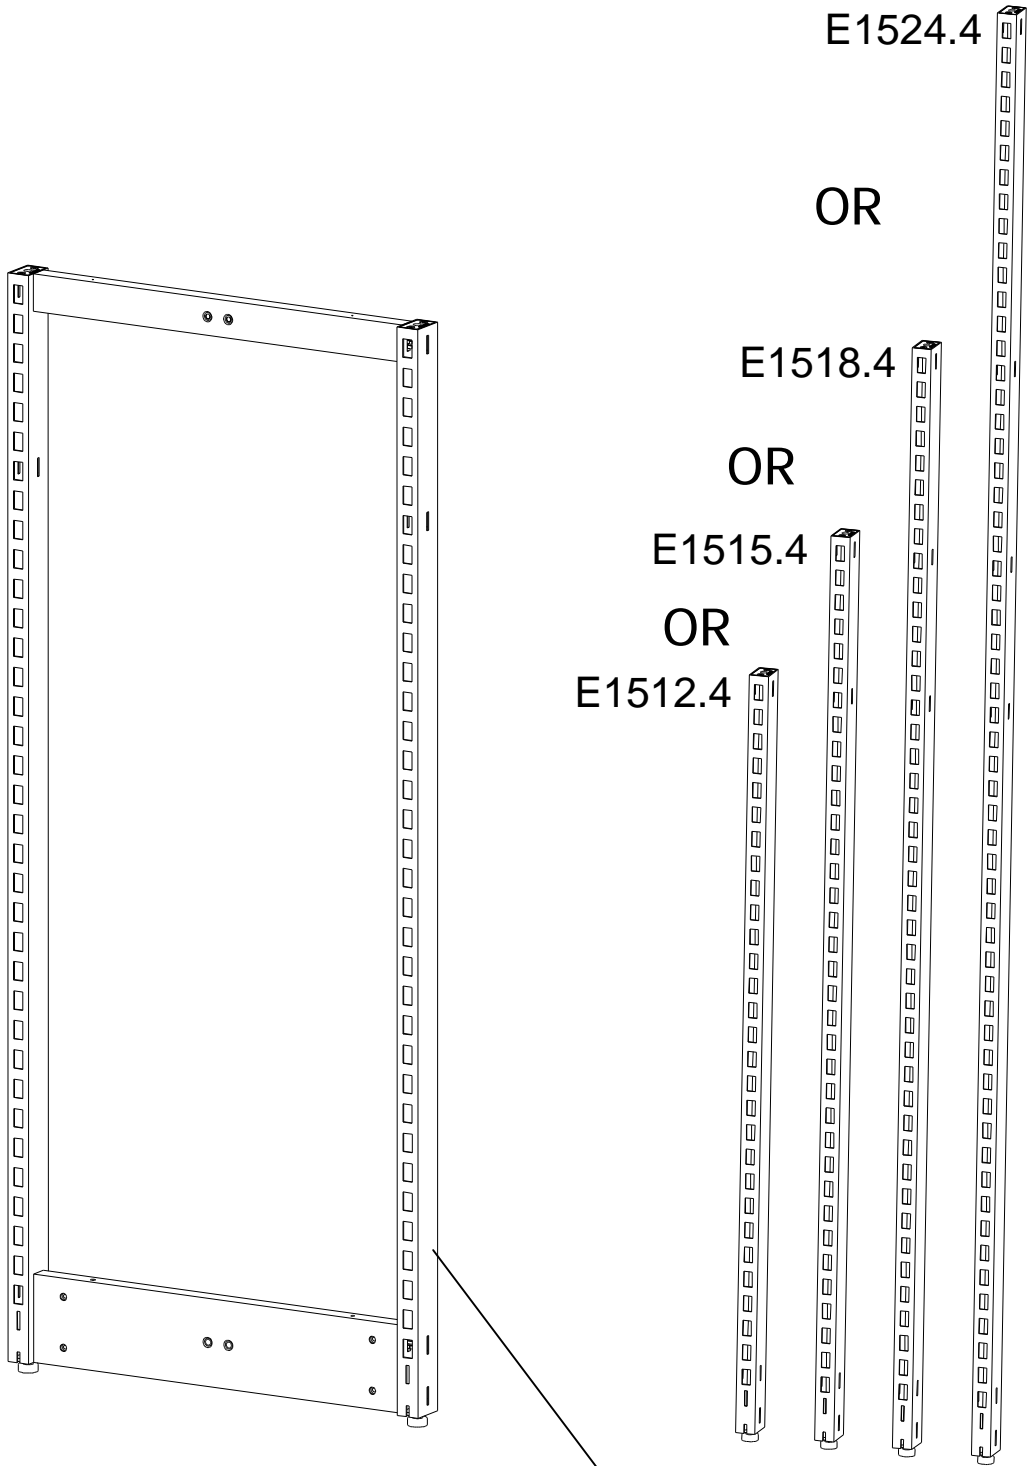

MAXe JUNCTION JOINER BRACKET 2 WAY 86 W X 86 D X 4 MM T

E2702.4CH BKS WTS

ASSEMBLY INSTRUCTIONS

www.shopforshops.com

JUL 2019

PARTS LIST

A

B

1

MAXe JUNCTION JOINER POSTS

2

2 X

ASSEMBLED MAXe DOUBLE SIDED FRAME

MAXe DOUBLE SIDED POSTS

3

4