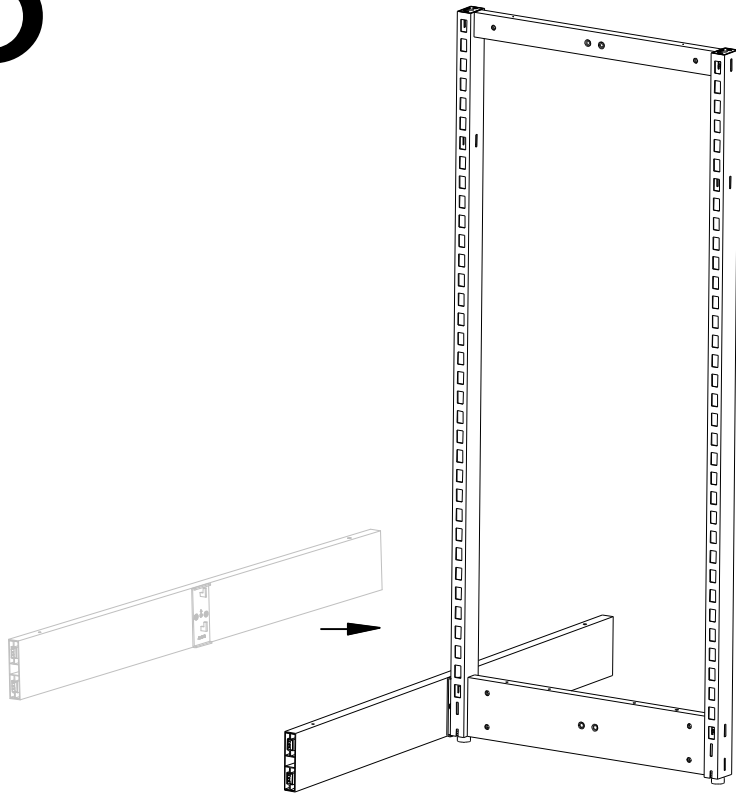

MAXe END BAY JOINING SET BRACE PLATE INCLUDED

E2100.4CH BKS WTS

ASSEMBLY INSTRUCTIONS

www.shopforshops.com

JUL 2019

PARTS LIST

1x

1x

BASE JOINING RAILS

JOINING RAILS

E0001.4

SINGLE SIDED POSTS

DOUBLE SIDED POSTS,
JOINING RAILS AND BASE JOINING RAILS

2

3

4