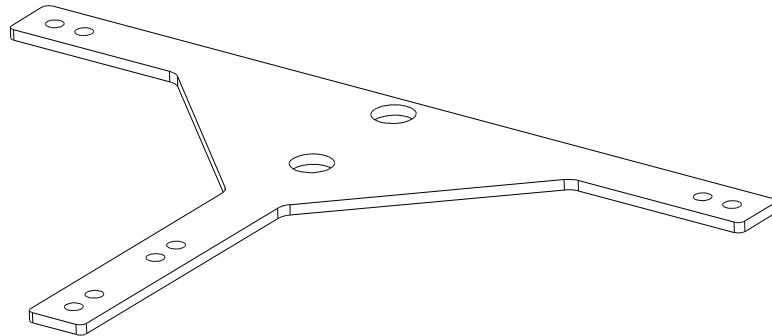

MAXe END BAY JOINING SET BRACE PLATE INCLUDED

E2100.4CH BKS WTS

ASSEMBLY INSTRUCTIONS

www.shopforshops.com

JUL 2019

PARTS LIST

1x

1x

1x

A

3 x

B

4 x

C

1 x

1

BASE JOINING RAILS

JOINING RAILS

E0001.4

SINGLE SIDED POSTS

DOUBLE SIDED POSTS,
JOINING RAILS AND BASE JOINING RAILS

2

3

4