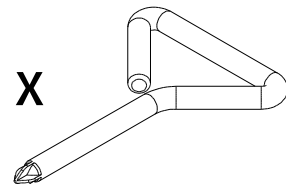

MAXe END BAY JOINING SET BRACE PLATE INCLUDED

E2100.4CH BKS WTS

ASSEMBLY INSTRUCTIONS

www.shopforshops.com

JUL 2019

PARTS LIST

1x

1x

1x

A

3 x

B

4 x

C

1 x

1

BASE JOINING RAILS

JOINING RAILS

E0001.4

SINGLE SIDED POSTS

DOUBLE SIDED POSTS,
JOINING RAILS AND BASE JOINING RAILS

2

3

4