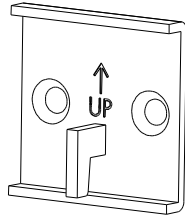

MAXe END BAY JOINING SET BRACE PLATE INCLUDED

E2100.4CH BKS WTS

ASSEMBLY INSTRUCTIONS

www.shopforshops.com

JUL 2019

PARTS LIST

1x

1x