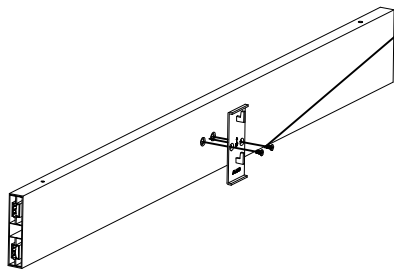

MAXe END BAY JOINING SET BRACE PLATE INCLUDED

E2100.4CH BKS WTS

ASSEMBLY INSTRUCTIONS

www.shopforshops.com

JUL 2019

PARTS LIST

1x

1x

BASE JOINING RAILS

JOINING RAILS

E0001.4

SINGLE SIDED POSTS

DOUBLE SIDED POSTS,
JOINING RAILS AND BASE JOINING RAILS

2

3

4