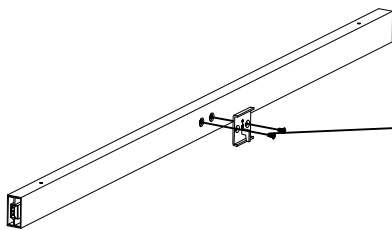

MAXe END BAY JOINING SET BRACE PLATE INCLUDED

E2100.4CH BKS WTS

ASSEMBLY INSTRUCTIONS

www.shopforshops.com

JUL 2019

PARTS LIST

1x

1x

BASE JOINING RAILS

JOINING RAILS

E0001.4

SINGLE SIDED POSTS

DOUBLE SIDED POSTS,
JOINING RAILS AND BASE JOINING RAILS

2

3

4