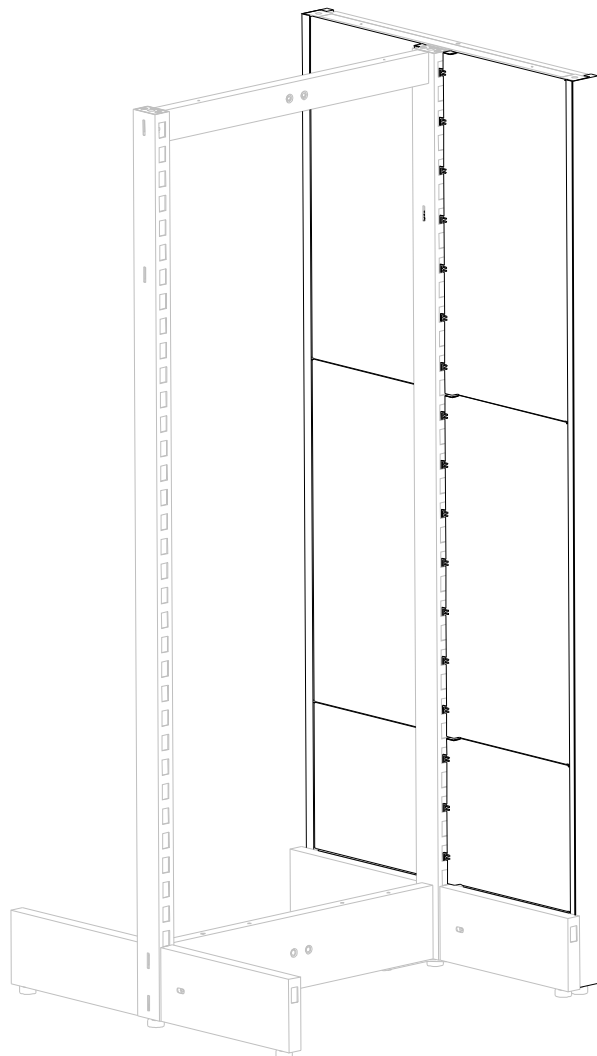

END BAY POST COVERS & INNER PANELS

E0706.4/E0709.4/E0712.4BKS WTS
E0806.4/E0809.4/E0812.4BKS WTS
E1412.4/E1415.4/E1418.4/E1424.4BKS WTS

ASSEMBLY INSTRUCTIONS

www.shopforshops.com

AUG 2019

PARTS LIST

E0706.4 OR E0709.4 OR E0712.4

E0806.4 OR E0809.4 OR E0812.4

E1412.4 OR E1415.4 OR E1418.4 RO E1424.4

1

2X BASE JOINING RAILS

2X JOINING RAILS

E0001.4

2X SINGLE SIDED POSTS

2X DOUBLE SIDED POSTS

4x FEET

1x E2100.4

2

3

E0706.4

5

6

7

INNER PANELS:

- A=568MM WITH E0706.4 AND E0806.4
- A=868MM WITH E0709.4 AND E0809.4
- A=1168MM WITH E0712.4 AND E0812.4

END BAY POST COVERS:

- B=1240MM WITH E1412.4
- B=1480MM WITH E1415.4
- B=1800MM WITH E1418.4
- B=2360MM WITH E1424.4