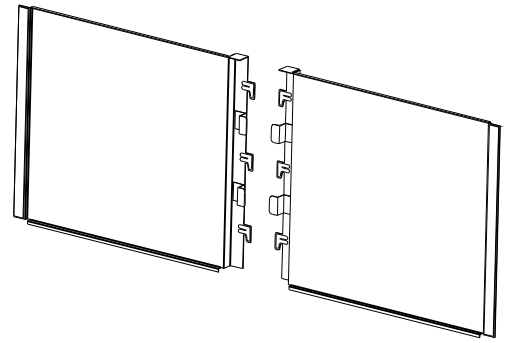

END BAY POST COVERS & INNER PANELS

E0706.4/E0709.4/E0712.4BKS WTS
E0806.4/E0809.4/E0812.4BKS WTS
E1412.4/E1415.4/E1418.4/E1424.4BKS WTS

ASSEMBLY INSTRUCTIONS

www.shopforshops.com

AUG 2019

PARTS LIST

E0706.4 OR E0709.4 OR E0712.4

E0806.4 OR E0809.4 OR E0812.4

E1412.4 OR E1415.4 OR E1418.4 RO E1424.4

1

2X BASE JOINING RAILS

2X JOINING RAILS

E0001.4

2X SINGLE SIDED POSTS

2X DOUBLE SIDED POSTS

INNER PANELS:

- A=568MM WITH E0706.4 AND E0806.4
- A=868MM WITH E0709.4 AND E0809.4
- A=1168MM WITH E0712.4 AND E0812.4

END BAY POST COVERS:

- B=1240MM WITH E1412.4
- B=1480MM WITH E1415.4
- B=1800MM WITH E1418.4
- B=2360MM WITH E1424.4