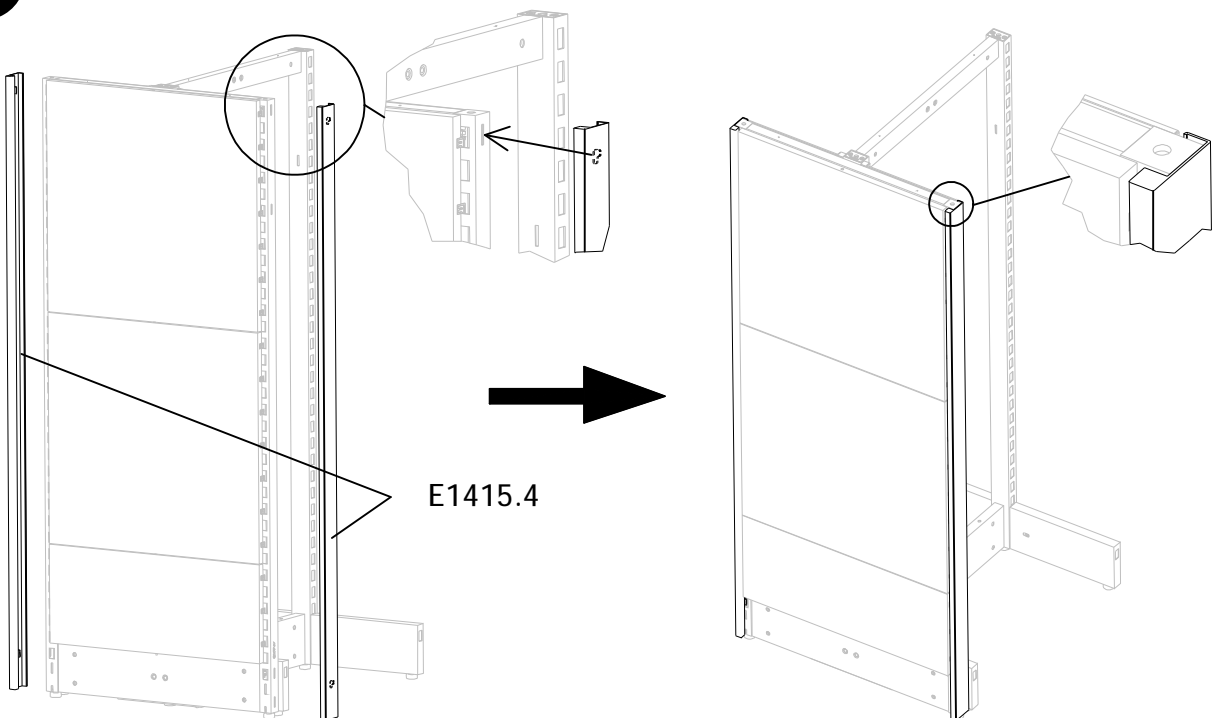

E0806.4 OR E0809.4 OR E0812.4

E1412.4 OR E1415.4 OR E1418.4 RO E1424.4

1

2X BASE JOINING RAILS

2X JOINING RAILS

E0001.4

2X SINGLE SIDED POSTS

2X DOUBLE SIDED POSTS

4x FEET

1x E2100.4

2

3

E0706.4

5

6

7

INNER PANELS:

- A=568MM WITH E0706.4 AND E0806.4
- A=868MM WITH E0709.4 AND E0809.4
- A=1168MM WITH E0712.4 AND E0812.4

END BAY POST COVERS:

- B=1240MM WITH E1412.4
- B=1480MM WITH E1415.4
- B=1800MM WITH E1418.4
- B=2360MM WITH E1424.4