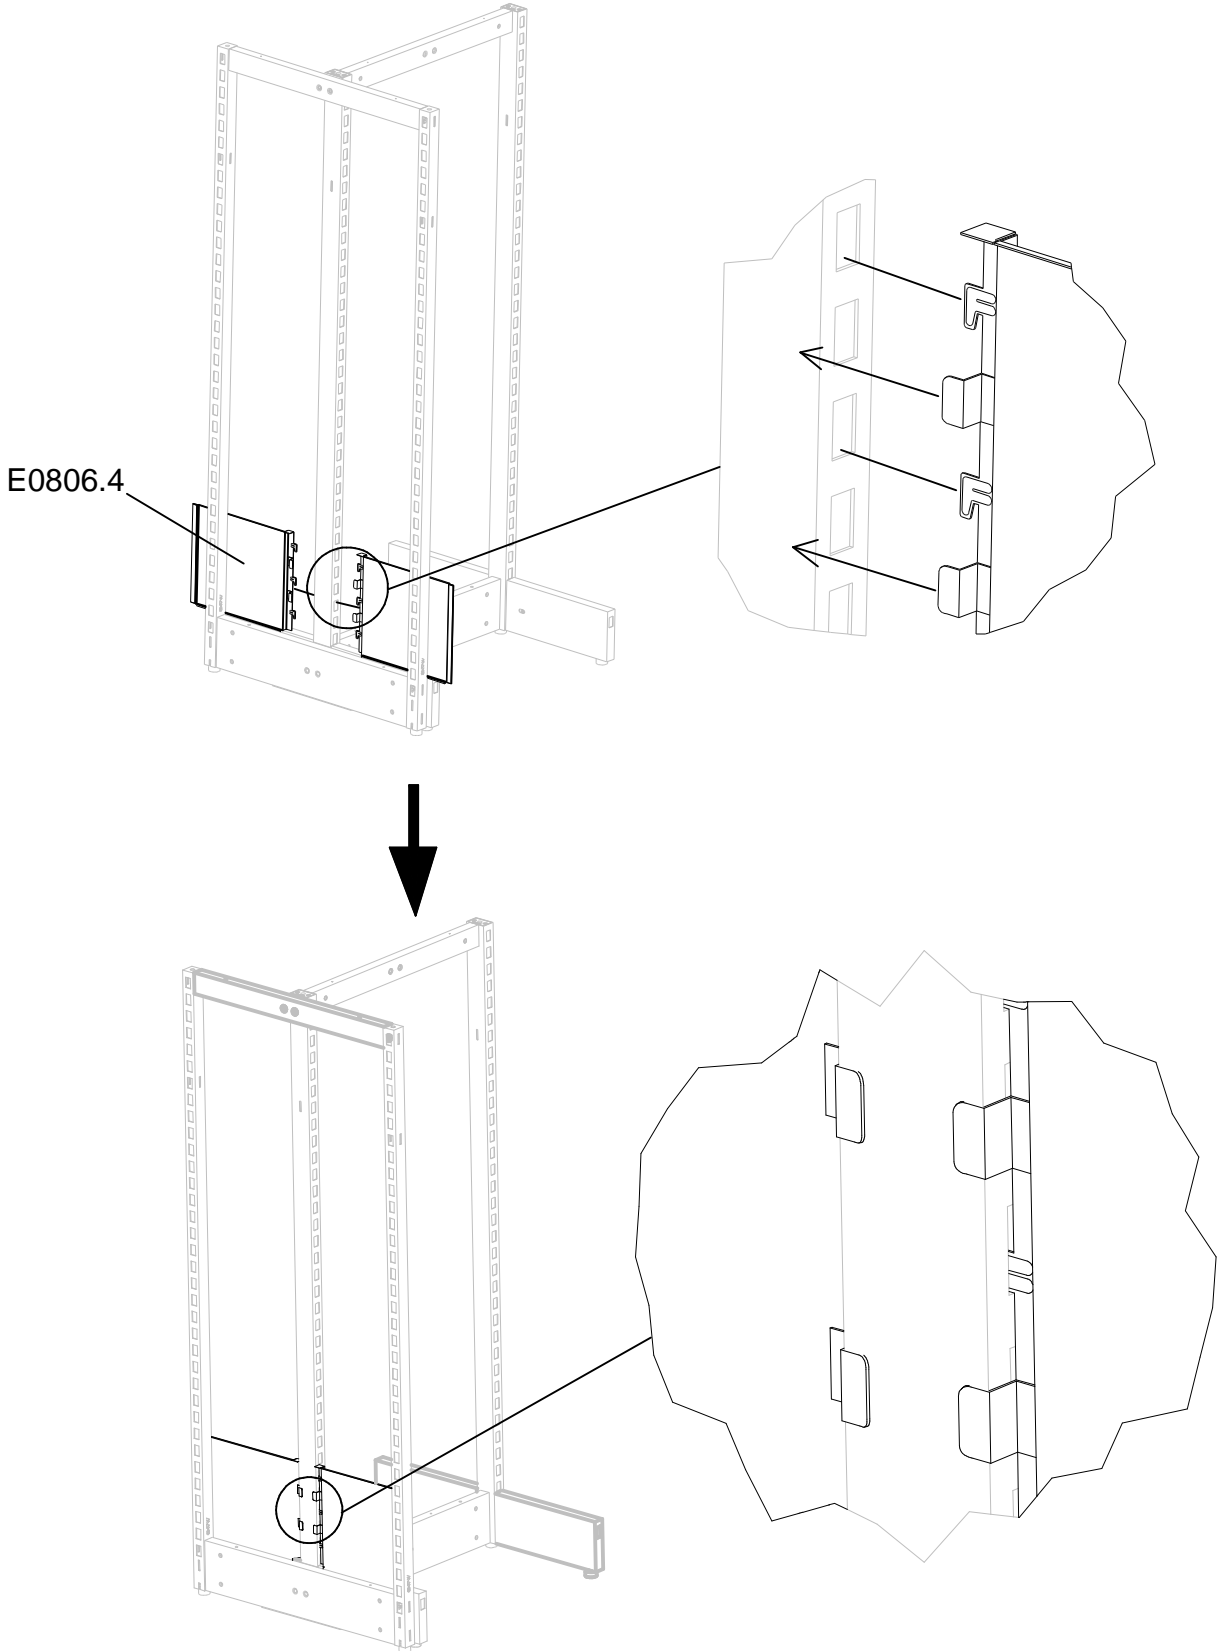

END BAY POST COVERS & INNER PANELS

E0706.4/E0709.4/E0712.4BKS WTS
E0806.4/E0809.4/E0812.4BKS WTS
E1412.4/E1415.4/E1418.4/E1424.4BKS WTS

ASSEMBLY INSTRUCTIONS

www.shopforshops.com

AUG 2019

PARTS LIST

E0706.4 OR E0709.4 OR E0712.4

E0806.4 OR E0809.4 OR E0812.4

E1412.4 OR E1415.4 OR E1418.4 RO E1424.4

1

2X BASE JOINING RAILS

2X JOINING RAILS

E0001.4

2X SINGLE SIDED POSTS

2X DOUBLE SIDED POSTS

4x FEET

1x E2100.4

2

3

E0706.4

5

6

7

INNER PANELS:

- A=568MM WITH E0706.4 AND E0806.4
- A=868MM WITH E0709.4 AND E0809.4
- A=1168MM WITH E0712.4 AND E0812.4

END BAY POST COVERS:

- B=1240MM WITH E1412.4
- B=1480MM WITH E1415.4
- B=1800MM WITH E1418.4
- B=2360MM WITH E1424.4