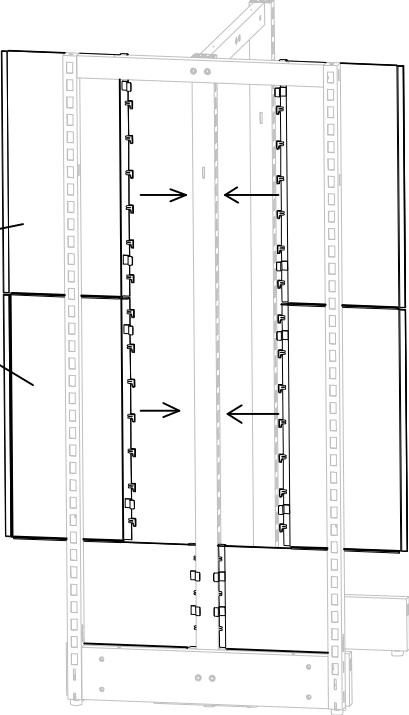

END BAY POST COVERS & INNER PANELS

E0706.4/E0709.4/E0712.4BKS WTS
E0806.4/E0809.4/E0812.4BKS WTS
E1412.4/E1415.4/E1418.4/E1424.4BKS WTS

ASSEMBLY INSTRUCTIONS

www.shopforshops.com

AUG 2019

PARTS LIST

E0706.4 OR E0709.4 OR E0712.4

E0806.4 OR E0809.4 OR E0812.4

E1412.4 OR E1415.4 OR E1418.4 RO E1424.4

1

2X BASE JOINING RAILS

2X JOINING RAILS

E0001.4

2X SINGLE SIDED POSTS

2X DOUBLE SIDED POSTS

4x FEET

1x E2100.4

2

3

E0706.4

5

6

7

INNER PANELS:

- A=568MM WITH E0706.4 AND E0806.4
- A=868MM WITH E0709.4 AND E0809.4
- A=1168MM WITH E0712.4 AND E0812.4

END BAY POST COVERS:

- B=1240MM WITH E1412.4
- B=1480MM WITH E1415.4
- B=1800MM WITH E1418.4
- B=2360MM WITH E1424.4