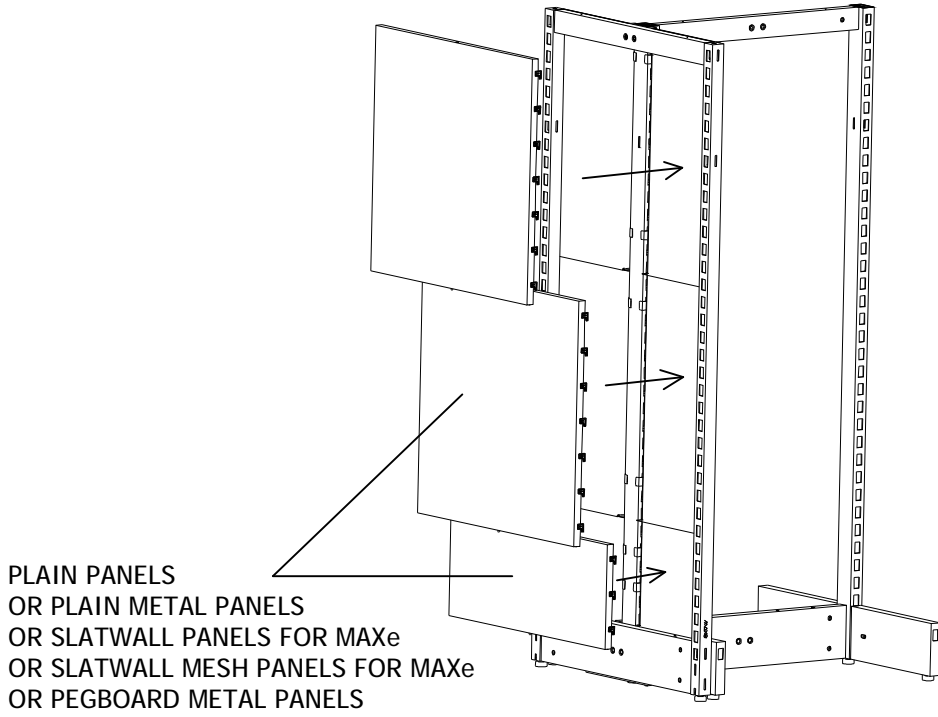

E0806.4 OR E0809.4 OR E0812.4

E1412.4 OR E1415.4 OR E1418.4 RO E1424.4

1

2X BASE JOINING RAILS

2X JOINING RAILS

E0001.4

2X SINGLE SIDED POSTS

2X DOUBLE SIDED POSTS

4x FEET

1x E2100.4

2

3

E0706.4

5

6

7

INNER PANELS:

- A=568MM WITH E0706.4 AND E0806.4
- A=868MM WITH E0709.4 AND E0809.4
- A=1168MM WITH E0712.4 AND E0812.4

END BAY POST COVERS:

- B=1240MM WITH E1412.4
- B=1480MM WITH E1415.4
- B=1800MM WITH E1418.4
- B=2360MM WITH E1424.4