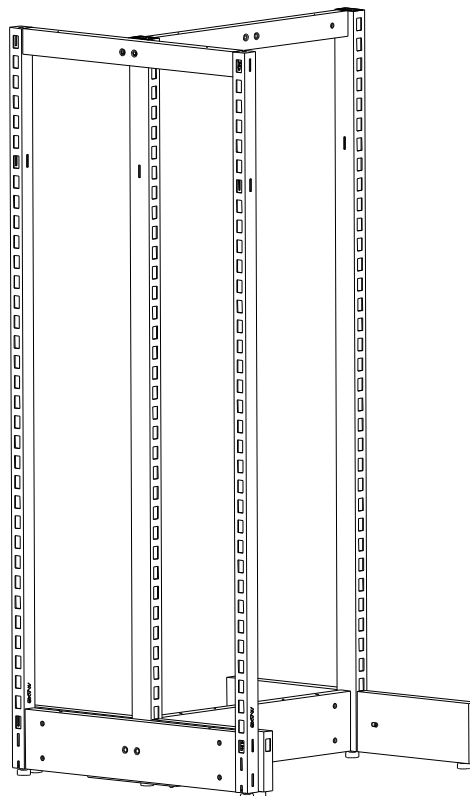

END BAY POST COVERS & INNER PANELS

E0706.4/E0709.4/E0712.4BKS WTS
E0806.4/E0809.4/E0812.4BKS WTS
E1412.4/E1415.4/E1418.4/E1424.4BKS WTS

ASSEMBLY INSTRUCTIONS

www.shopforshops.com

AUG 2019

PARTS LIST

E0706.4 OR E0709.4 OR E0712.4

E0806.4 OR E0809.4 OR E0812.4

E1412.4 OR E1415.4 OR E1418.4 RO E1424.4

1

2X BASE JOINING RAILS

2X JOINING RAILS

E0001.4

2X SINGLE SIDED POSTS

2X DOUBLE SIDED POSTS

4x FEET

1x E2100.4

2

3

E0706.4

5

6

7

INNER PANELS:

- A=568MM WITH E0706.4 AND E0806.4
- A=868MM WITH E0709.4 AND E0809.4
- A=1168MM WITH E0712.4 AND E0812.4

END BAY POST COVERS:

- B=1240MM WITH E1412.4
- B=1480MM WITH E1415.4
- B=1800MM WITH E1418.4
- B=2360MM WITH E1424.4