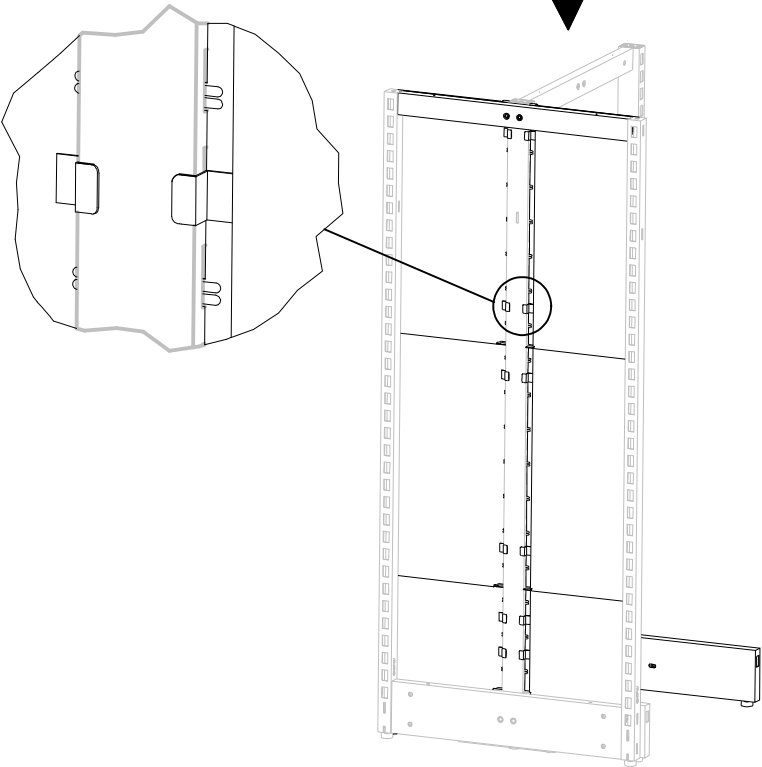

E0806.4 OR E0809.4 OR E0812.4

E1412.4 OR E1415.4 OR E1418.4 RO E1424.4

1

2X BASE JOINING RAILS

2X JOINING RAILS

E0001.4

2X SINGLE SIDED POSTS

2X DOUBLE SIDED POSTS

4x FEET

1x E2100.4

2

3

E0706.4

5

6

7

INNER PANELS:

- A=568MM WITH E0706.4 AND E0806.4
- A=868MM WITH E0709.4 AND E0809.4
- A=1168MM WITH E0712.4 AND E0812.4

END BAY POST COVERS:

- B=1240MM WITH E1412.4
- B=1480MM WITH E1415.4
- B=1800MM WITH E1418.4
- B=2360MM WITH E1424.4