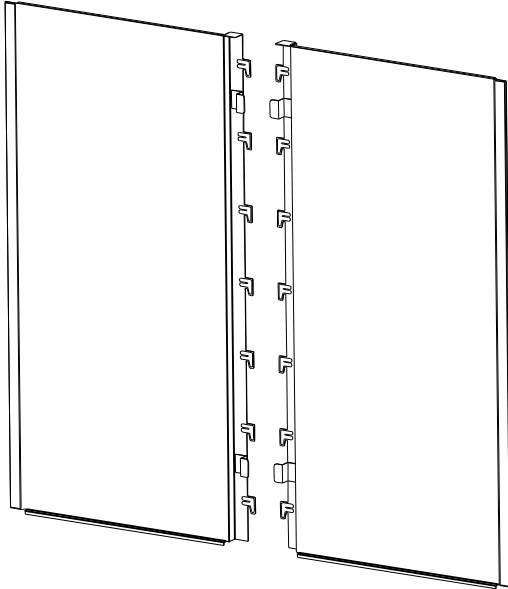

END BAY POST COVERS & INNER PANELS

E0706.4/E0709.4/E0712.4BKS WTS
E0806.4/E0809.4/E0812.4BKS WTS
E1412.4/E1415.4/E1418.4/E1424.4BKS WTS

ASSEMBLY INSTRUCTIONS

www.shopforshops.com

AUG 2019

PARTS LIST

E0706.4 OR E0709.4 OR E0712.4

E0806.4 OR E0809.4 OR E0812.4

E1412.4 OR E1415.4 OR E1418.4 RO E1424.4

1

2X BASE JOINING RAILS

2X JOINING RAILS

E0001.4

2X SINGLE SIDED POSTS

2X DOUBLE SIDED POSTS

INNER PANELS:

- A=568MM WITH E0706.4 AND E0806.4
- A=868MM WITH E0709.4 AND E0809.4
- A=1168MM WITH E0712.4 AND E0812.4

END BAY POST COVERS:

- B=1240MM WITH E1412.4
- B=1480MM WITH E1415.4
- B=1800MM WITH E1418.4
- B=2360MM WITH E1424.4