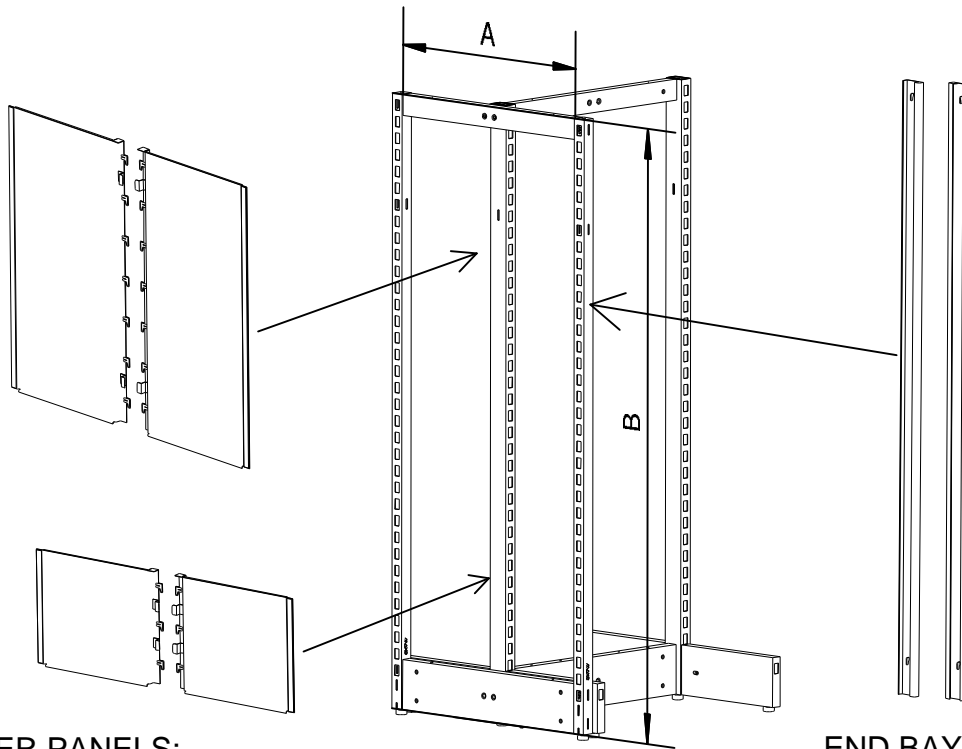

E0806.4 OR E0809.4 OR E0812.4

E1412.4 OR E1415.4 OR E1418.4 RO E1424.4

1

2X BASE JOINING RAILS

2X JOINING RAILS

E0001.4

2X SINGLE SIDED POSTS

2X DOUBLE SIDED POSTS

4x FEET

1x E2100.4

2

3

E0706.4

5

6

7

INNER PANELS:

- A=568MM WITH E0706.4 AND E0806.4
- A=868MM WITH E0709.4 AND E0809.4
- A=1168MM WITH E0712.4 AND E0812.4

END BAY POST COVERS:

- B=1240MM WITH E1412.4
- B=1480MM WITH E1415.4
- B=1800MM WITH E1418.4
- B=2360MM WITH E1424.4