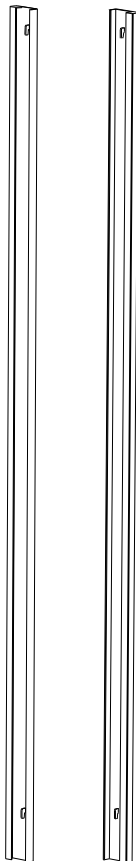

END BAY POST COVERS & INNER PANELS

E0706.4/E0709.4/E0712.4BKS WTS
E0806.4/E0809.4/E0812.4BKS WTS
E1412.4/E1415.4/E1418.4/E1424.4BKS WTS

ASSEMBLY INSTRUCTIONS

www.shopforshops.com

AUG 2019

PARTS LIST

E0706.4 OR E0709.4 OR E0712.4

E0806.4 OR E0809.4 OR E0812.4

E1412.4 OR E1415.4 OR E1418.4 RO E1424.4

1

2X BASE JOINING RAILS

2X JOINING RAILS

E0001.4

2X SINGLE SIDED POSTS

2X DOUBLE SIDED POSTS

4x FEET

1x E2100.4

2

3

E0706.4

5

6

7

INNER PANELS:

- A=568MM WITH E0706.4 AND E0806.4
- A=868MM WITH E0709.4 AND E0809.4
- A=1168MM WITH E0712.4 AND E0812.4

END BAY POST COVERS:

- B=1240MM WITH E1412.4
- B=1480MM WITH E1415.4
- B=1800MM WITH E1418.4
- B=2360MM WITH E1424.4