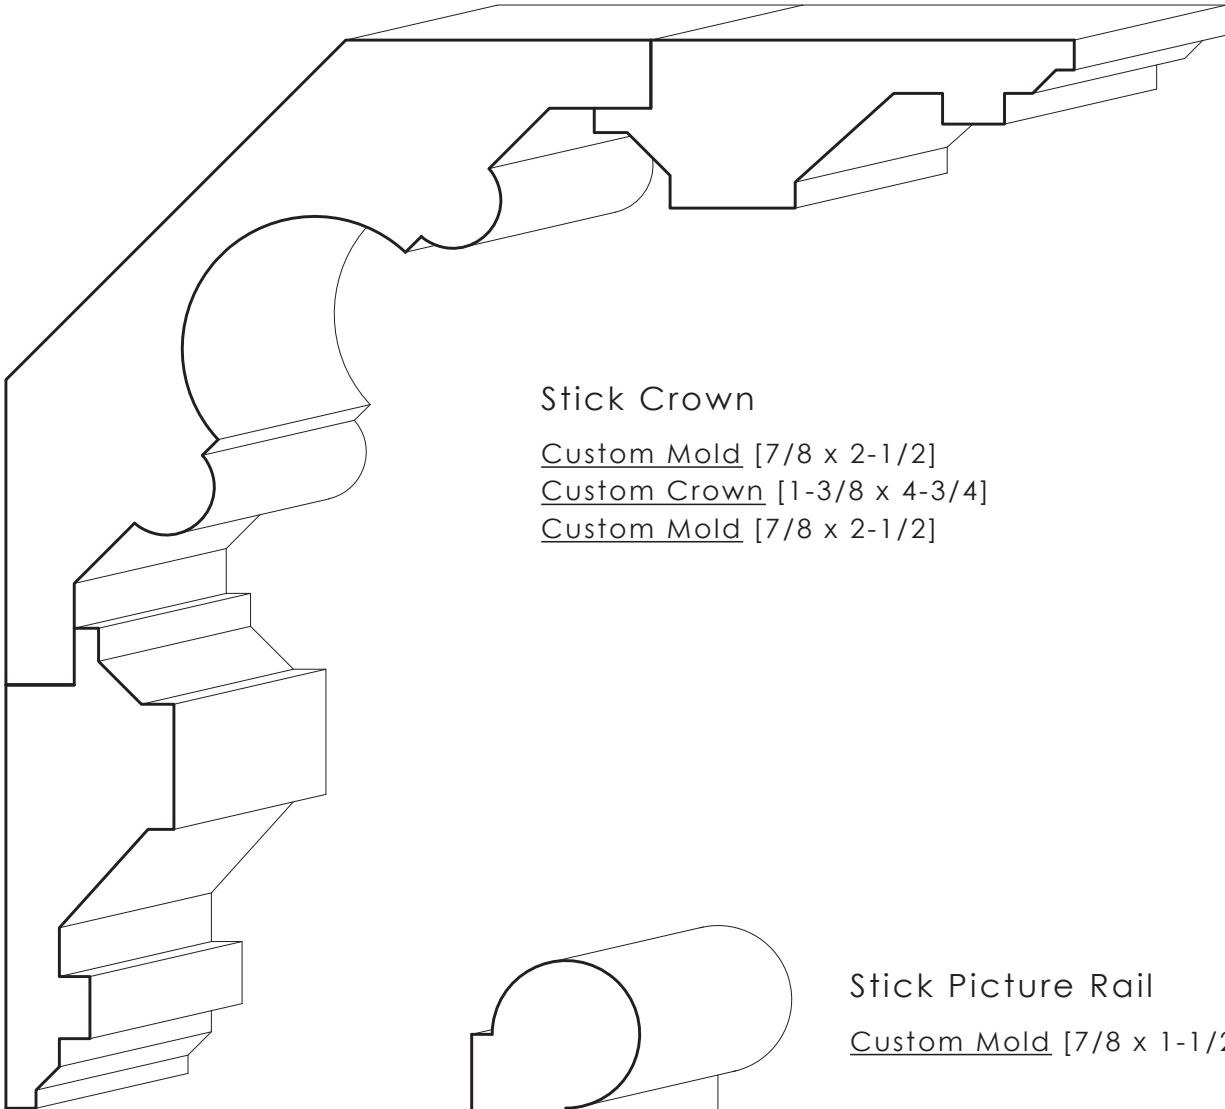

# MOULDINGS ONE

Stick Crown

Custom Mold [7/8 x 2-1/2]

Custom Crown [1-3/8 x 4-3/4]

Custom Mold [7/8 x 2-1/2]

Stick Picture Rail

Custom Mold [7/8 x 1-1/2]

# MOULDINGS ONE

Stick Casing

1061 [13/16 x 5]

Stick Baseboard

Custom Baseboard [13/16 x 9-3/4]

Custom Shoe [1/2 x 7/8]

## Stick Wainscot

Custom Mold [13/16 x 7-1/4]

1/4" Plywood

Custom Mold [13/16 x 4-1/2]