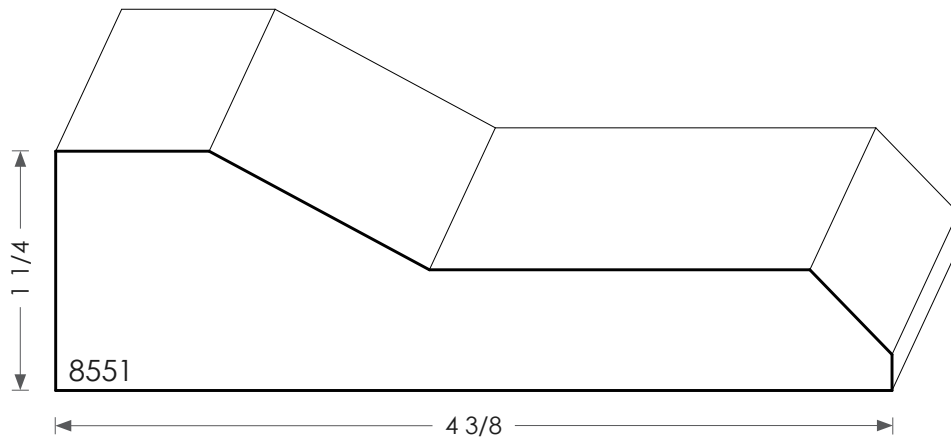

# MOULDINGS ONE

Wood Plinth Block - 8551

PHYSICAL ADDRESS: 13851 STATION ROAD, MIDDLEFIELD, OHIO 44062  
MAILING ADDRESS: THE HARDWOOD LUMBER COMPANY - P.O. BOX 15 BURTON, OHIO 44021  
P. 440-834-3420 OR 1-877-708-4095 F. 440-834-3422  
HOURS: MON.-FRI. 8AM-4:30PM, SAT. 8AM-12NOON  
[www.mouldingsone.com](http://www.mouldingsone.com)