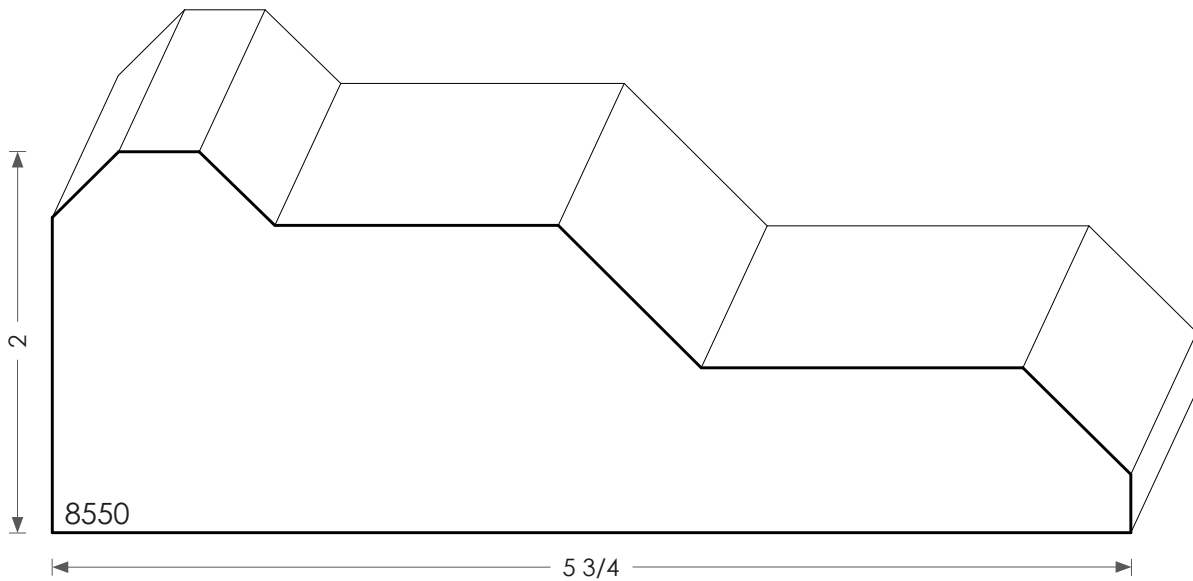

MOULDINGS ONE

Wood Plinth Block - 8550

PHYSICAL ADDRESS: 13851 STATION ROAD, MIDDLEFIELD, OHIO 44062
MAILING ADDRESS: THE HARDWOOD LUMBER COMPANY - P.O. BOX 15 BURTON, OHIO 44021
P. 440-834-3420 OR 1-877-708-4095 F. 440-834-3422
HOURS: MON.-FRI. 8AM-4:30PM, SAT. 8AM-12NOON
www.mouldingsone.com