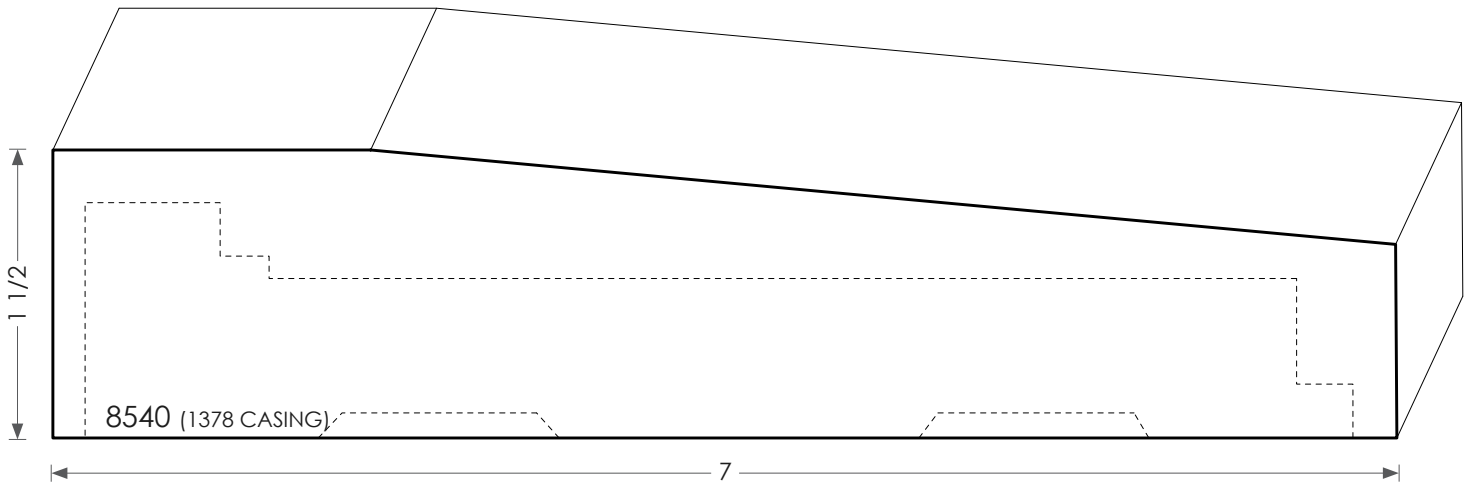

# MOULDINGS ONE

Wood Plinth Block - 8540

PHYSICAL ADDRESS: 13851 STATION ROAD, MIDDLEFIELD, OHIO 44062

MAILING ADDRESS: THE HARDWOOD LUMBER COMPANY - P.O. BOX 15 BURTON, OHIO 44021

P. 440-834-3420 OR 1-877-708-4095 F. 440-834-3422