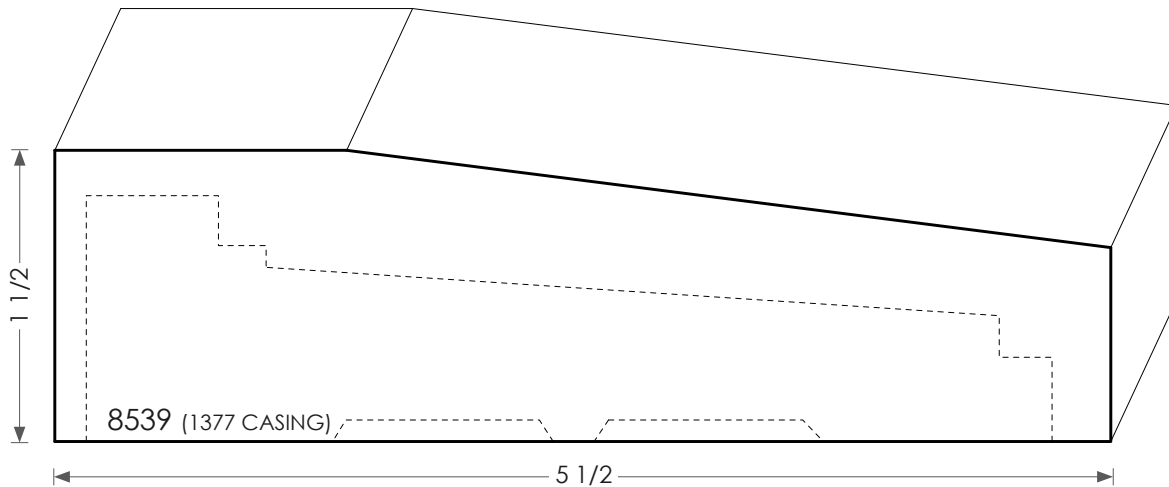

MOULDINGS ONE

Wood Plinth Block - 8539

PHYSICAL ADDRESS: 13851 STATION ROAD, MIDDLEFIELD, OHIO 44062
MAILING ADDRESS: THE HARDWOOD LUMBER COMPANY - P.O. BOX 15 BURTON, OHIO 44021
P. 440-834-3420 OR 1-877-708-4095 F. 440-834-3422
HOURS: MON.-FRI. 8AM-4:30PM, SAT. 8AM-12NOON
www.mouldingsone.com