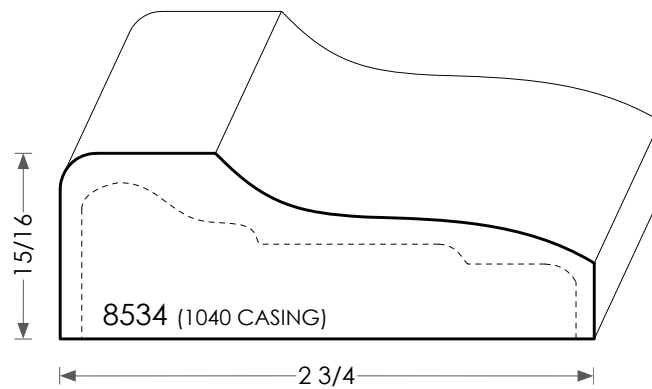

# MOULDINGS ONE

Wood Plinth Block - 8534

PHYSICAL ADDRESS: 13851 STATION ROAD, MIDDLEFIELD, OHIO 44062  
MAILING ADDRESS: THE HARDWOOD LUMBER COMPANY - P.O. BOX 15 BURTON, OHIO 44021  
P. 440-834-3420 OR 1-877-708-4095 F. 440-834-3422  
HOURS: MON.-FRI. 8AM-4:30PM, SAT. 8AM-12NOON  
[www.mouldingsone.com](http://www.mouldingsone.com)