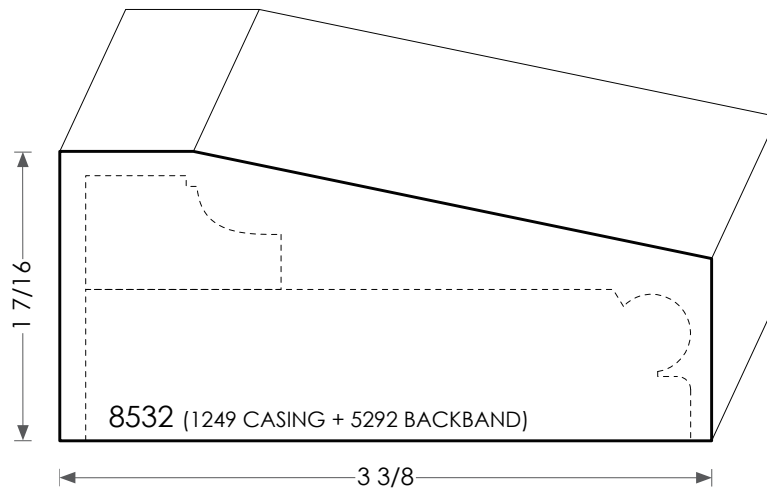

# MOULDINGS ONE

Wood Plinth Block - 8532

PHYSICAL ADDRESS: 13851 STATION ROAD, MIDDLEFIELD, OHIO 44062

MAILING ADDRESS: THE HARDWOOD LUMBER COMPANY - P.O. BOX 15 BURTON, OHIO 44021

P. 440-834-3420 OR 1-877-708-4095 F. 440-834-3422