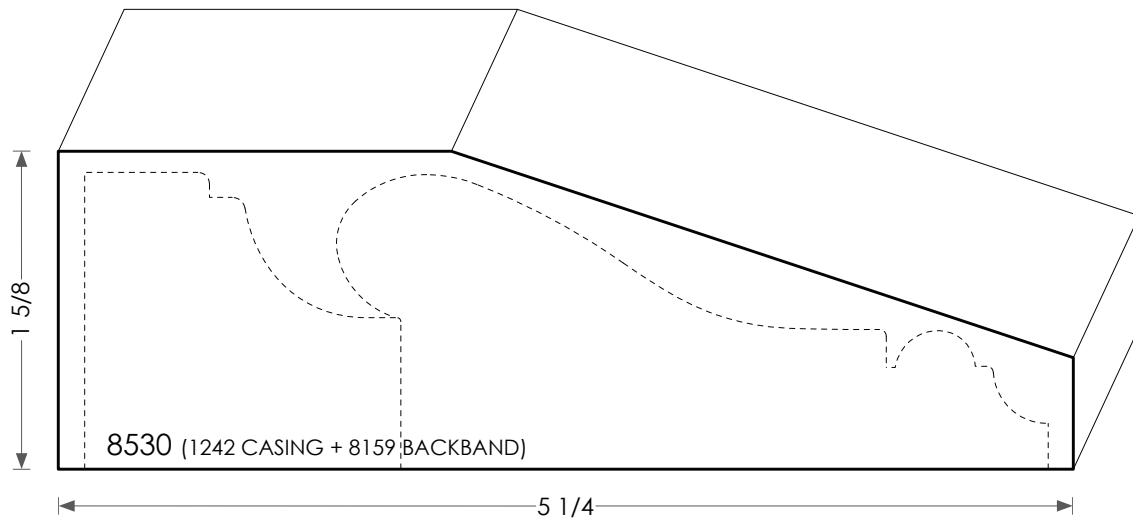

MOULDINGS ONE

Wood Plinth Block - 8530

PHYSICAL ADDRESS: 13851 STATION ROAD, MIDDLEFIELD, OHIO 44062
MAILING ADDRESS: THE HARDWOOD LUMBER COMPANY - P.O. BOX 15 BURTON, OHIO 44021
P. 440-834-3420 OR 1-877-708-4095 F. 440-834-3422
HOURS: MON.-FRI. 8AM-4:30PM, SAT. 8AM-12NOON
www.mouldingsone.com