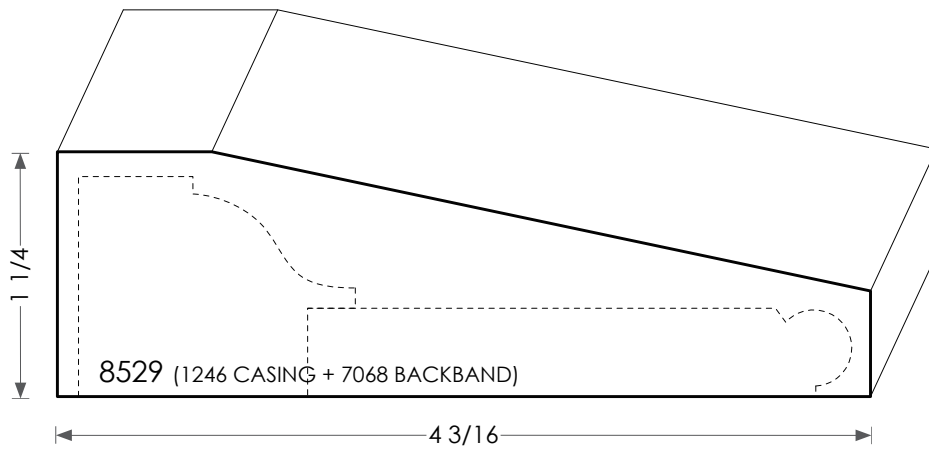

MOULDINGS ONE

Wood Plinth Block - 8529

PHYSICAL ADDRESS: 13851 STATION ROAD, MIDDLEFIELD, OHIO 44062
MAILING ADDRESS: THE HARDWOOD LUMBER COMPANY - P.O. BOX 15 BURTON, OHIO 44021
P. 440-834-3420 OR 1-877-708-4095 F. 440-834-3422
HOURS: MON.-FRI. 8AM-4:30PM, SAT. 8AM-12NOON
www.mouldingsone.com