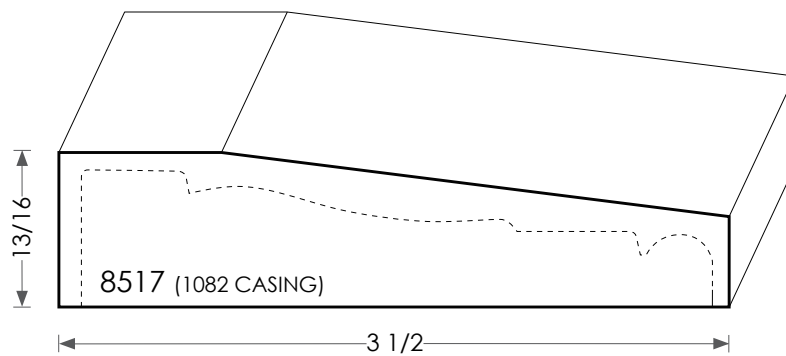

MOULDINGS ONE

Wood Plinth Block - 8517

PHYSICAL ADDRESS: 13851 STATION ROAD, MIDDLEFIELD, OHIO 44062
MAILING ADDRESS: THE HARDWOOD LUMBER COMPANY - P.O. BOX 15 BURTON, OHIO 44021
P. 440-834-3420 OR 1-877-708-4095 F. 440-834-3422
HOURS: MON.-FRI. 8AM-4:30PM, SAT. 8AM-12NOON
www.mouldingsone.com