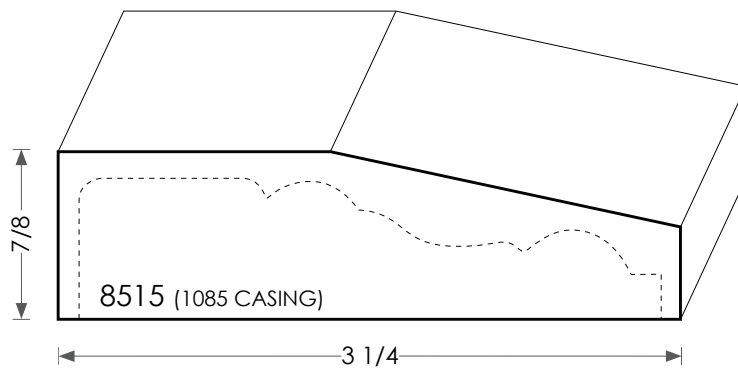

MOULDINGS ONE

Wood Plinth Block - 8515

PHYSICAL ADDRESS: 13851 STATION ROAD, MIDDLEFIELD, OHIO 44062
MAILING ADDRESS: THE HARDWOOD LUMBER COMPANY - P.O. BOX 15 BURTON, OHIO 44021
P. 440-834-3420 OR 1-877-708-4095 F. 440-834-3422
HOURS: MON.-FRI. 8AM-4:30PM, SAT. 8AM-12NOON
www.mouldingsone.com