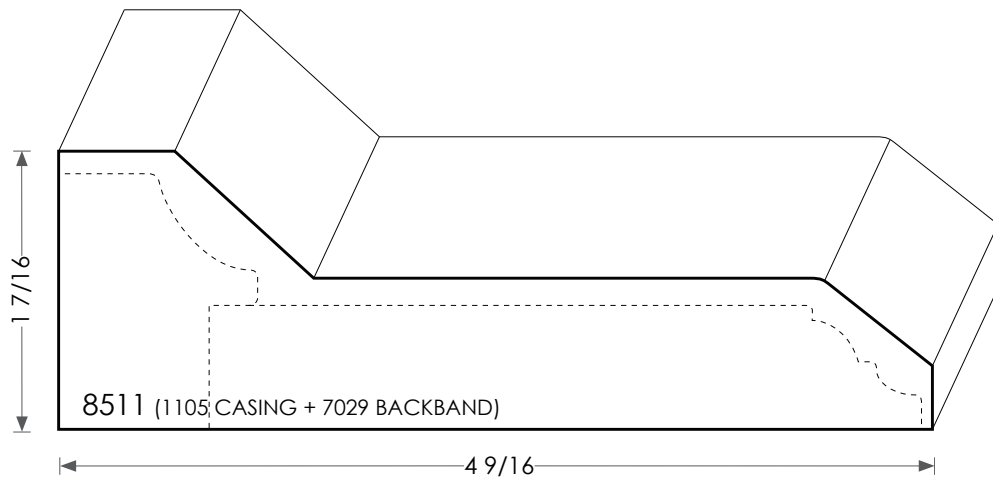

MOULDINGS ONE

Wood Plinth Block - 8511

PHYSICAL ADDRESS: 13851 STATION ROAD, MIDDLEFIELD, OHIO 44062
MAILING ADDRESS: THE HARDWOOD LUMBER COMPANY - P.O. BOX 15 BURTON, OHIO 44021
P. 440-834-3420 OR 1-877-708-4095 F. 440-834-3422
HOURS: MON.-FRI. 8AM-4:30PM, SAT. 8AM-12NOON
www.mouldingsone.com