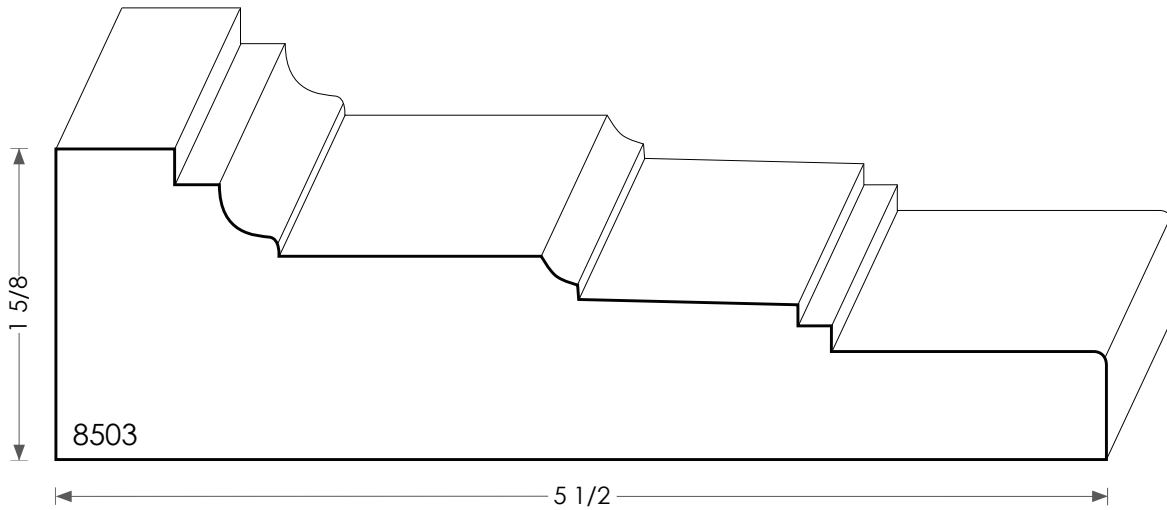

# MOULDINGS ONE

Wood Plinth Block - 8503

PHYSICAL ADDRESS: 13851 STATION ROAD, MIDDLEFIELD, OHIO 44062  
MAILING ADDRESS: THE HARDWOOD LUMBER COMPANY - P.O. BOX 15 BURTON, OHIO 44021  
P. 440-834-3420 OR 1-877-708-4095 F. 440-834-3422  
HOURS: MON.-FRI. 8AM-4:30PM, SAT. 8AM-12NOON  
[www.mouldingsone.com](http://www.mouldingsone.com)