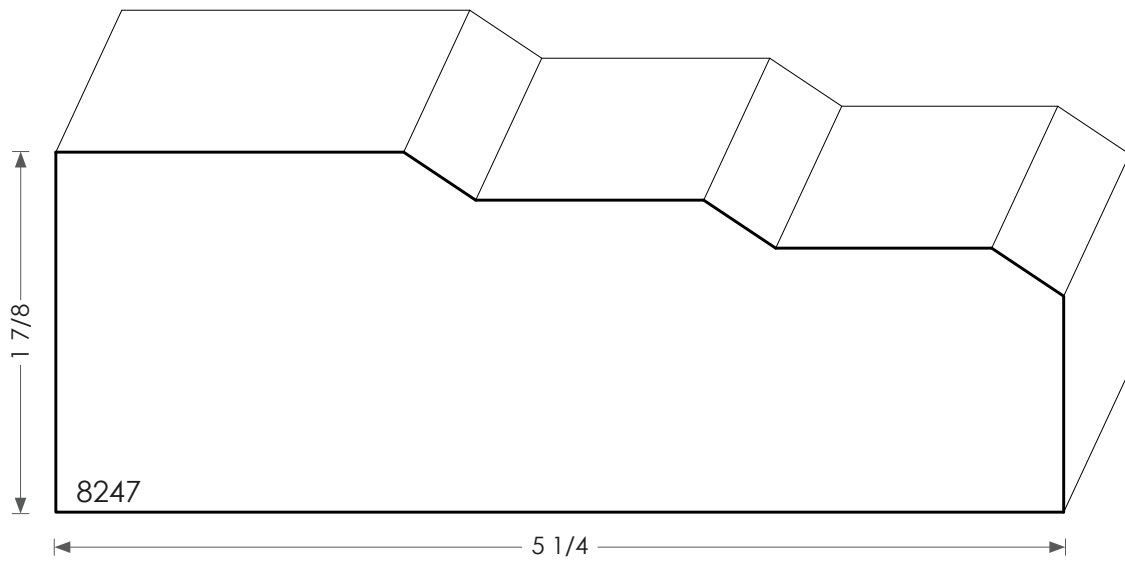

# MOULDINGS ONE

Wood Plinth Block - 8247

PHYSICAL ADDRESS: 13851 STATION ROAD, MIDDLEFIELD, OHIO 44062  
MAILING ADDRESS: THE HARDWOOD LUMBER COMPANY - P.O. BOX 15 BURTON, OHIO 44021  
P. 440-834-3420 OR 1-877-708-4095 F. 440-834-3422  
HOURS: MON.-FRI. 8AM-4:30PM, SAT. 8AM-12NOON  
[www.mouldingsone.com](http://www.mouldingsone.com)