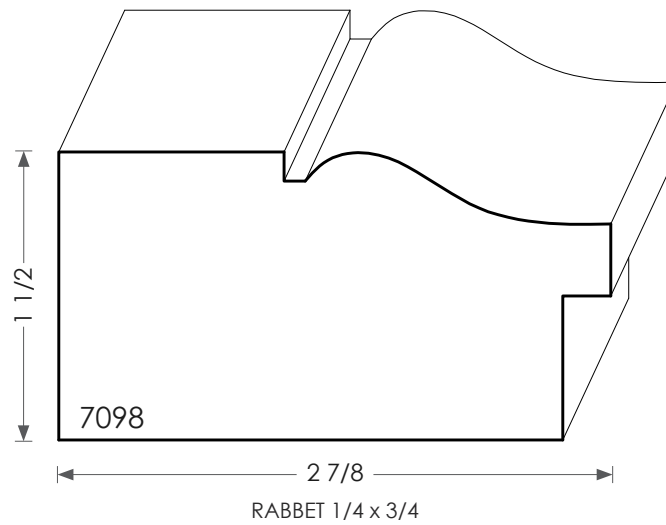

MOULDINGS ONE

Backband thickness can be modified
to match casing dimensions.

Wood Backband - 7098

PHYSICAL ADDRESS: 13851 STATION ROAD, MIDDLEFIELD, OHIO 44062
MAILING ADDRESS: THE HARDWOOD LUMBER COMPANY - P.O. BOX 15 BURTON, OHIO 44021
P. 440-834-3420 OR 1-877-708-4095 F. 440-834-3422
HOURS: MON.-FRI. 8AM-4:30PM, SAT. 8AM-12NOON
www.mouldingsone.com