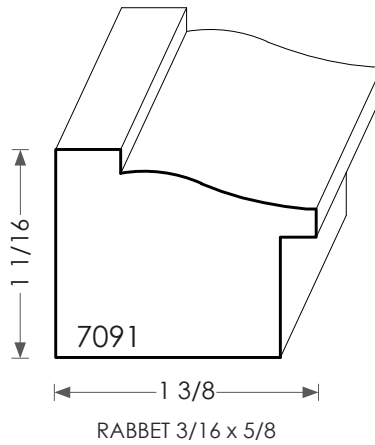

MOULDINGS ONE

Backband thickness can be modified
to match casing dimensions.

Wood Backband - 7091

PHYSICAL ADDRESS: 13851 STATION ROAD, MIDDLEFIELD, OHIO 44062
MAILING ADDRESS: THE HARDWOOD LUMBER COMPANY - P.O. BOX 15 BURTON, OHIO 44021
P. 440-834-3420 OR 1-877-708-4095 F. 440-834-3422
HOURS: MON.-FRI. 8AM-4:30PM, SAT. 8AM-12NOON
www.mouldingsone.com