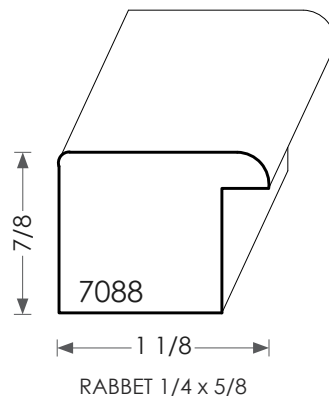

MOULDINGS ONE

Backband thickness can be modified
to match casing dimensions.

Wood Backband - 7088

PHYSICAL ADDRESS: 13851 STATION ROAD, MIDDLEFIELD, OHIO 44062
MAILING ADDRESS: THE HARDWOOD LUMBER COMPANY - P.O. BOX 15 BURTON, OHIO 44021
P. 440-834-3420 OR 1-877-708-4095 F. 440-834-3422
HOURS: MON.-FRI. 8AM-4:30PM, SAT. 8AM-12NOON
www.mouldingsone.com