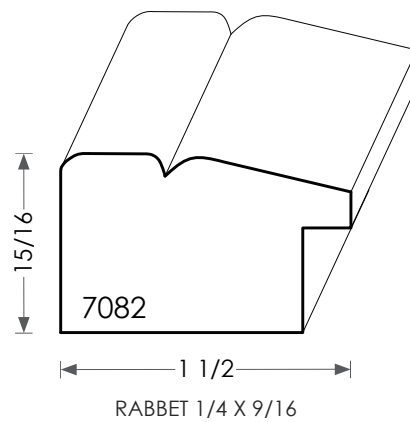

MOULDINGS ONE

Backband thickness can be modified
to match casing dimensions.

Wood Backband - 7082

PHYSICAL ADDRESS: 13851 STATION ROAD, MIDDLEFIELD, OHIO 44062
MAILING ADDRESS: THE HARDWOOD LUMBER COMPANY - P.O. BOX 15 BURTON, OHIO 44021
P. 440-834-3420 OR 1-877-708-4095 F. 440-834-3422
HOURS: MON.-FRI. 8AM-4:30PM, SAT. 8AM-12NOON
www.mouldingsone.com