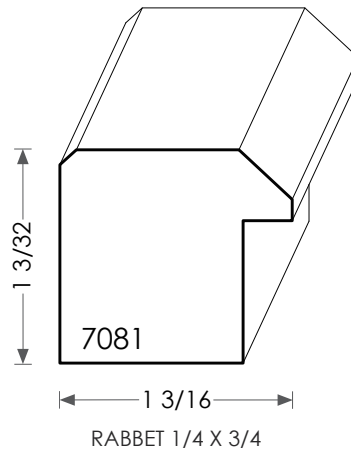

MOULDINGS ONE

Backband thickness can be modified
to match casing dimensions.

Wood Backband - 7081

PHYSICAL ADDRESS: 13851 STATION ROAD, MIDDLEFIELD, OHIO 44062
MAILING ADDRESS: THE HARDWOOD LUMBER COMPANY - P.O. BOX 15 BURTON, OHIO 44021
P. 440-834-3420 OR 1-877-708-4095 F. 440-834-3422
HOURS: MON.-FRI. 8AM-4:30PM, SAT. 8AM-12NOON
www.mouldingsone.com